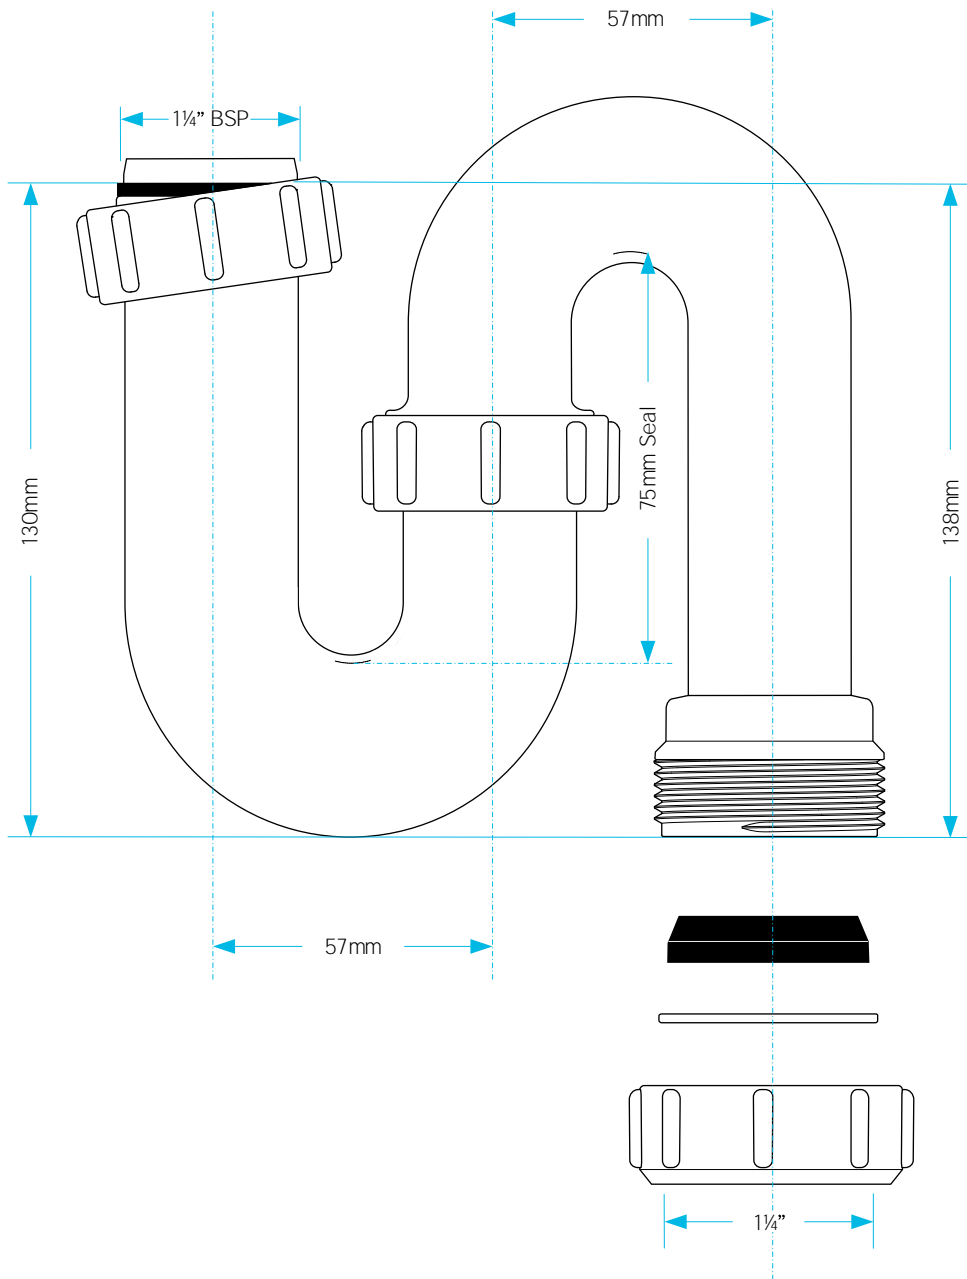

Technical Data Sheet

CODE:

WTS3276

DESCRIPTION:

1 1/4" Swivel S Trap

CATAGORY:

Waste Traps

DRAWN BY: