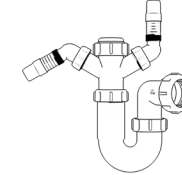

Product Code: WBTB4038
Description: 1/2" Bottle Trap
Seal: 38mm

Product Code: WBTB4076
Description: 1/2" Bottle Trap
Seal: 75mm

Product Code: WBTB32T
Description: 1/4" Telescopic Bottle Trap
Seal: 75mm

Product Code: WBTB40T
Description: 1/2" Telescopic Bottle Trap
Seal: 75mm

Other Traps

Product Code: WTRT40
Description: 1/2" Swivel Running Trap
Seal: 75mm

Product Code: WTB4019
Description: 1/2" x 19mm Seal Bath Trap
Seal: 19mm

Product Code: WTB4050
Description: 1/2" x 50mm Seal Bath Trap
Seal: 50mm

Product Code: WTST01
Description: 1/2" Sink Trap with Single 135° Nozzle
Seal: 75mm

Product Code: WTST02
Description: 1/2" Sink Trap with Twin 135° Nozzles
Seal: 75mm

Product Code: WTBNH01
Description: 1/2" Bowl & Half Kit
Seal: 75mm

Product Code: WTTP32
Description: 1/4" Telescopic 'P' Trap
Seal: 75mm

Product Code: WTTP40
Description: 1/2" Telescopic 'P' Trap
Seal: 75mm

Product Code: WTKT32CE
Description: 1/4" Straight Through Trap
Seal: 75mm