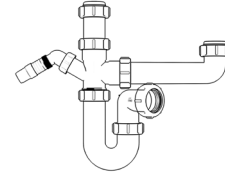

Product Code: WTS4076
Description: 1/2" Swivel 'S' Trap
Outlet: 40mm Seal: 75mm

Bottle Traps

Product Code: WBTB3238
Description: 1/4" Bottle Trap
Seal: 38mm

Product Code: WBTB3276
Description: 1/4" Bottle Trap
Seal: 75mm

Product Code: WBTB4038
Description: 1/2" Bottle Trap
Seal: 38mm

Product Code: WBTB4076
Description: 1/2" Bottle Trap
Seal: 75mm

Product Code: WBTB32T
Description: 1/4" Telescopic Bottle Trap
Seal: 75mm

Product Code: WBTB40T
Description: 1/2" Telescopic Bottle Trap
Seal: 75mm

Other Traps

Product Code: WTRT40
Description: 1/2" Swivel Running Trap
Seal: 75mm

Product Code: WTB4019
Description: 1/2" x 19mm Seal Bath Trap
Seal: 19mm

Product Code: WTB4050
Description: 1/2" x 50mm Seal Bath Trap
Seal: 50mm

Product Code: WTST01
Description: 1/2" Sink Trap with Single 135° Nozzle
Seal: 75mm

Product Code: WTST02
Description: 1/2" Sink Trap with Twin 135° Nozzles
Seal: 75mm

Product Code: WTBNH01
Description: 1/2" Bowl & Half Kit
Seal: 75mm