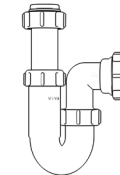

Product Code: WBTB4038
Description: 1/2" Bottle Trap
Seal: 38mm

Product Code: WBTB4076
Description: 1/2" Bottle Trap
Seal: 75mm

Product Code: WBTB32T
Description: 1/4" Telescopic Bottle Trap
Seal: 75mm

Product Code: WBTB40T
Description: 1/2" Telescopic Bottle Trap
Seal: 75mm

Other Traps

Product Code: WTRT40
Description: 1/2" Swivel Running Trap
Seal: 75mm

Product Code: WTB4019
Description: 1/2" x 19mm Seal Bath Trap
Seal: 19mm

Product Code: WTB4050
Description: 1/2" x 50mm Seal Bath Trap
Seal: 50mm

Product Code: WTST01
Description: 1/2" Sink Trap with Single 135° Nozzle
Seal: 75mm

Product Code: WTST02
Description: 1/2" Sink Trap with Twin 135° Nozzles
Seal: 75mm

Product Code: WTBNH01
Description: 1/2" Bowl & Half Kit
Seal: 75mm

Product Code: WTTP32
Description: 1/4" Telescopic 'P' Trap
Seal: 75mm

Product Code: WTTP40
Description: 1/2" Telescopic 'P' Trap
Seal: 75mm

Product Code: WTKT32CE
Description: 1/4" Straight Through Trap
Seal: 75mm