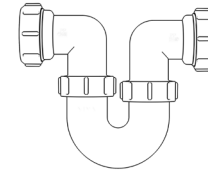

Product Code: WTS4076
Description: 1/2" Swivel 'S' Trap
Outlet: 40mm Seal: 75mm

Bottle Traps

Product Code: WBTB3238
Description: 1/4" Bottle Trap
Seal: 38mm

Product Code: WBTB3276
Description: 1/4" Bottle Trap
Seal: 75mm

Product Code: WBTB4038
Description: 1/2" Bottle Trap
Seal: 38mm

Product Code: WBTB4076
Description: 1/2" Bottle Trap
Seal: 75mm

Product Code: WBTB32T
Description: 1/4" Telescopic Bottle Trap
Seal: 75mm

Product Code: WBTB40T
Description: 1/2" Telescopic Bottle Trap
Seal: 75mm

Other Traps

Product Code: WTRT40
Description: 1/2" Swivel Running Trap
Seal: 75mm

Product Code: WTB4019
Description: 1/2" x 19mm Seal Bath Trap
Seal: 19mm

Product Code: WTB4050
Description: 1/2" x 50mm Seal Bath Trap
Seal: 50mm

Product Code: WTST01
Description: 1/2" Sink Trap with Single 135° Nozzle
Seal: 75mm

Product Code: WTST02
Description: 1/2" Sink Trap with Twin 135° Nozzles
Seal: 75mm

Product Code: WTBNH01
Description: 1/2" Bowl & Half Kit
Seal: 75mm