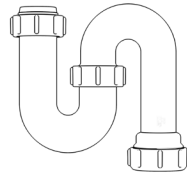

Swivel "P" Traps

Product Code: WTP3276
Description: 1/4" Swivel 'P' Trap
Outlet: 32mm Seal: 75mm

Product Code: WTP4076
Description: 1/2" Swivel 'P' Trap
Outlet: 40mm Seal: 75mm

Swivel "S" Traps

Product Code: WTS3276
Description: 1/4" Swivel 'S' Trap
Outlet: 32mm Seal: 75mm

Product Code: WTS4076
Description: 1/2" Swivel 'S' Trap
Outlet: 40mm Seal: 75mm

Bottle Traps

Product Code: WBTB3238
Description: 1/4" Bottle Trap
Seal: 38mm

Product Code: WBTB3276
Description: 1/4" Bottle Trap
Seal: 75mm

Product Code: WBTB4038
Description: 1/2" Bottle Trap
Seal: 38mm

Product Code: WBTB4076
Description: 1/2" Bottle Trap
Seal: 75mm

Product Code: WBTB32T
Description: 1/4" Telescopic Bottle Trap
Seal: 75mm

Product Code: WBTB40T
Description: 1/2" Telescopic Bottle Trap
Seal: 75mm

Product Code: WTST01
Description: 1/2" Sink Trap with Single 135° Nozzle
Seal: 75mm

Product Code: WTST02
Description: 1/2" Sink Trap with Twin 135° Nozzles
Seal: 75mm

Product Code: WTBNH01
Description: 1/2" Bowl & Half Kit
Seal: 75mm