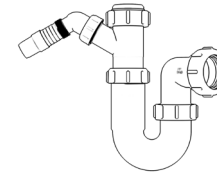

Product Code: WBTB4038
Description: 1/2" Bottle Trap
Seal: 38mm

Product Code: WBTB4076
Description: 1/2" Bottle Trap
Seal: 75mm

Product Code: WBTB32T
Description: 1/4" Telescopic Bottle Trap
Seal: 75mm

Product Code: WBTB40T
Description: 1/2" Telescopic Bottle Trap
Seal: 75mm

Other Traps

Product Code: WTRT40
Description: 1/2" Swivel Running Trap
Seal: 75mm

Product Code: WTB4019
Description: 1/2" x 19mm Seal Bath Trap
Seal: 19mm

Product Code: WTB4050
Description: 1/2" x 50mm Seal Bath Trap
Seal: 50mm

Product Code: WTST01
Description: 1/2" Sink Trap with Single 135° Nozzle
Seal: 75mm

Product Code: WTST02
Description: 1/2" Sink Trap with Twin 135° Nozzles
Seal: 75mm

Product Code: WTBNH01
Description: 1/2" Bowl & Half Kit
Seal: 75mm

Product Code: WTTP32
Description: 1/4" Telescopic 'P' Trap
Seal: 75mm

Product Code: WTTP40
Description: 1/2" Telescopic 'P' Trap
Seal: 75mm

Product Code: WTKT32CE
Description: 1/4" Straight Through Trap
Seal: 75mm