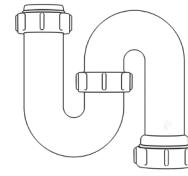

Swivel "P" Traps

Product Code: WTP3276
Description: 1/4" Swivel 'P' Trap
Outlet: 32mm Seal: 75mm

Product Code: WTP4076
Description: 1/2" Swivel 'P' Trap
Outlet: 40mm Seal: 75mm

Swivel "S" Traps

Product Code: WTS3276
Description: 1/4" Swivel 'S' Trap
Outlet: 32mm Seal: 75mm

Product Code: WTS4076
Description: 1/2" Swivel 'S' Trap
Outlet: 40mm Seal: 75mm

Bottle Traps

Product Code: WBTB3238
Description: 1/4" Bottle Trap
Seal: 38mm

Product Code: WBTB3276
Description: 1/4" Bottle Trap
Seal: 75mm

Product Code: WBTB4038
Description: 1/2" Bottle Trap
Seal: 38mm

Product Code: WBTB4076
Description: 1/2" Bottle Trap
Seal: 75mm

Product Code: WBTB32T
Description: 1/4" Telescopic Bottle Trap
Seal: 75mm

Product Code: WBTB40T
Description: 1/2" Telescopic Bottle Trap
Seal: 75mm

Product Code: WTST01
Description: 1/2" Sink Trap with Single 135° Nozzle
Seal: 75mm

Product Code: WTST02
Description: 1/2" Sink Trap with Twin 135° Nozzles
Seal: 75mm

Product Code: WTBNH01
Description: 1/2" Bowl & Half Kit
Seal: 75mm