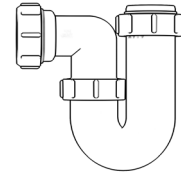

Swivel "P" Traps

Product Code: WTP3276
Description: 1/4" Swivel 'P' Trap
Outlet: 32mm Seal: 75mm

Product Code: WTP4076
Description: 1/2" Swivel 'P' Trap
Outlet: 40mm Seal: 75mm

Swivel "S" Traps

Product Code: WTS3276
Description: 1/4" Swivel 'S' Trap
Outlet: 32mm Seal: 75mm

Product Code: WTS4076
Description: 1/2" Swivel 'S' Trap
Outlet: 40mm Seal: 75mm

Bottle Traps

Product Code: WBTB3238
Description: 1/4" Bottle Trap
Seal: 38mm

Product Code: WBTB3276
Description: 1/4" Bottle Trap
Seal: 75mm

Product Code: WBTB4038
Description: 1/2" Bottle Trap
Seal: 38mm

Product Code: WBTB4076
Description: 1/2" Bottle Trap
Seal: 75mm

Product Code: WBTB32T
Description: 1/4" Telescopic Bottle Trap
Seal: 75mm

Product Code: WBTB40T
Description: 1/2" Telescopic Bottle Trap
Seal: 75mm

Product Code: WTST01
Description: 1/2" Sink Trap with Single 135° Nozzle
Seal: 75mm

Product Code: WTST02
Description: 1/2" Sink Trap with Twin 135° Nozzles
Seal: 75mm

Product Code: WTBNH01
Description: 1/2" Bowl & Half Kit
Seal: 75mm