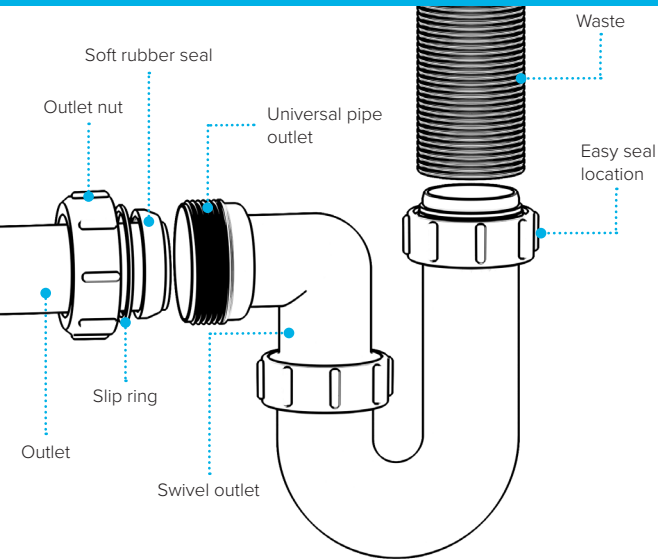

1/4" Swivel 'P' Trap

WARNING

We accept no liability for products fitted incorrectly, and where the correct testing procedures have not been used, resulting in the escape of water.

Please note: Save this instruction sheet for future reference
IMPORTANT: DO NOT use plumber's putty to seal this fitting

Swivel "P" Traps

Product Code: WTP3276
Description: 1/4" Swivel 'P' Trap
Outlet: 32mm Seal: 75mm

Product Code: WTP4076
Description: 1/2" Swivel 'P' Trap
Outlet: 40mm Seal: 75mm

Swivel "S" Traps

Product Code: WTS3276
Description: 1/4" Swivel 'S' Trap
Outlet: 32mm Seal: 75mm

Other Traps

Product Code: WTRT40
Description: 1/2" Swivel Running Trap
Seal: 75mm

Product Code: WTB4019
Description: 1/2" x 19mm Seal Bath Trap
Seal: 19mm

Product Code: WTB4050
Description: 1/2" x 50mm Seal Bath Trap
Seal: 50mm

Product Code: WTS40
Description: 1/2" Shower Trap (50mm Tray)
Seal: 50mm

Product Code: WTS40
Description: 1/2" Shower Trap (90mm Tray)
Seal: 50mm

Product Code: WTWM01
Description: 1/2" Standpipe Trap
Seal: 75mm