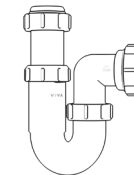

Product Code: WBTB4038
Description: 1/2" Bottle Trap
Seal: 38mm

Product Code: WBTB4076
Description: 1/2" Bottle Trap
Seal: 75mm

Product Code: WBTB32T
Description: 1/4" Telescopic Bottle Trap
Seal: 75mm

Product Code: WBTB40T
Description: 1/2" Telescopic Bottle Trap
Seal: 75mm

Other Traps

Product Code: WTRT40
Description: 1/2" Swivel Running Trap
Seal: 75mm

Product Code: WTB4019
Description: 1/2" x 19mm Seal Bath Trap
Seal: 19mm

Product Code: WTB4050
Description: 1/2" x 50mm Seal Bath Trap
Seal: 50mm

Product Code: WTST01
Description: 1/2" Sink Trap with Single 135° Nozzle
Seal: 75mm

Product Code: WTST02
Description: 1/2" Sink Trap with Twin 135° Nozzles
Seal: 75mm

Product Code: WTBNH01
Description: 1/2" Bowl & Half Kit
Seal: 75mm

Product Code: WTTP32
Description: 1/4" Telescopic 'P' Trap
Seal: 75mm

Product Code: WTTP40
Description: 1/2" Telescopic 'P' Trap
Seal: 75mm

Product Code: WTKT32CE
Description: 1/4" Straight Through Trap
Seal: 75mm