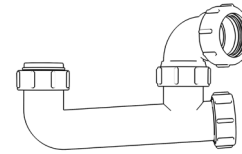

Product Code: WTS4076
Description: 1/2" Swivel 'S' Trap
Outlet: 40mm Seal: 75mm

Bottle Traps

Product Code: WBTB3238
Description: 1/4" Bottle Trap
Seal: 38mm

Product Code: WBTB3276
Description: 1/4" Bottle Trap
Seal: 75mm

Product Code: WBTB4038
Description: 1/2" Bottle Trap
Seal: 38mm

Product Code: WBTB4076
Description: 1/2" Bottle Trap
Seal: 75mm

Product Code: WBTB32T
Description: 1/4" Telescopic Bottle Trap
Seal: 75mm

Product Code: WBTB40T
Description: 1/2" Telescopic Bottle Trap
Seal: 75mm

Other Traps

Product Code: WTRT40
Description: 1/2" Swivel Running Trap
Seal: 75mm

Product Code: WTB4019
Description: 1/2" x 19mm Seal Bath Trap
Seal: 19mm

Product Code: WTB4050
Description: 1/2" x 50mm Seal Bath Trap
Seal: 50mm

Product Code: WTST01
Description: 1/2" Sink Trap with Single 135° Nozzle
Seal: 75mm

Product Code: WTST02
Description: 1/2" Sink Trap with Twin 135° Nozzles
Seal: 75mm

Product Code: WTBNH01
Description: 1/2" Bowl & Half Kit
Seal: 75mm