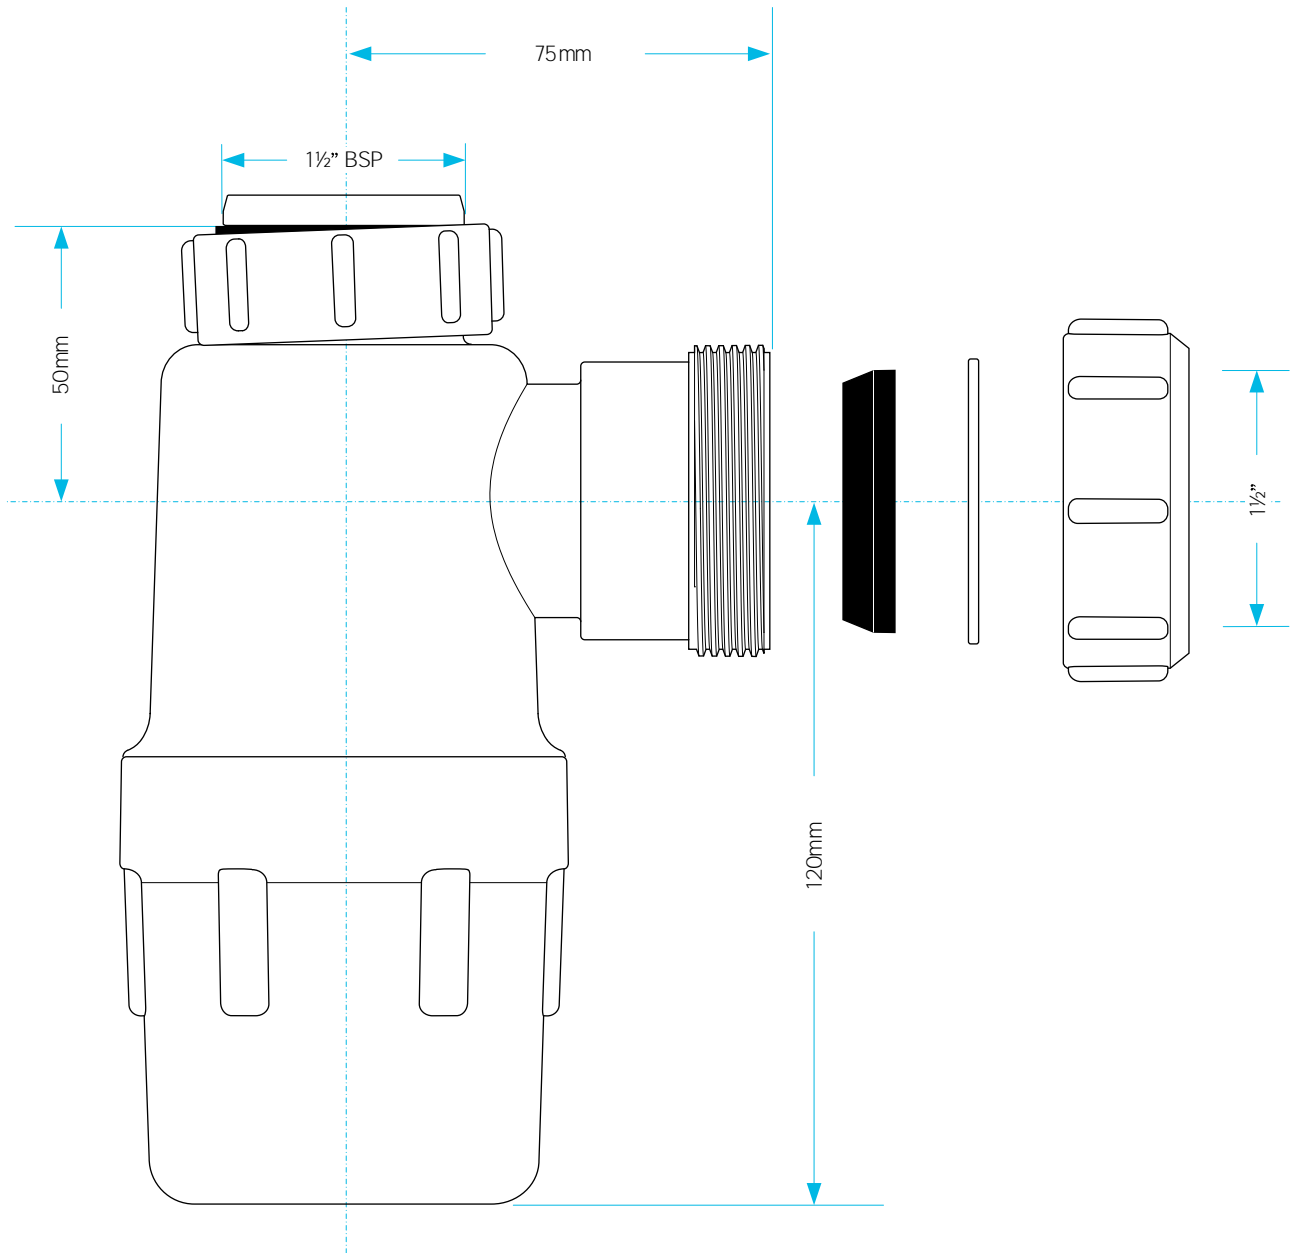

Technical Data Sheet

CODE:

WTBT4076

DESCRIPTION:

1/2" Bottle Trap

CATAGORY:

Waste Traps

© Viva Sanitary
23/02/2019

DRAWN BY:

RH

VERIFIED BY:

AH