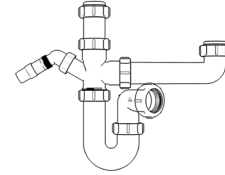

## Bottle Traps

Product Code: WTBT3238  
Description: 1/4" Bottle Trap  
Seal: 38mm

Product Code: WTBT3276  
Description: 1/4" Bottle Trap  
Seal: 75mm

Product Code: WTBT4038  
Description: 1/2" Bottle Trap  
Seal: 38mm

Product Code: WTBT4076  
Description: 1/2" Bottle Trap  
Seal: 75mm

Product Code: WTBT32T  
Description: 1/4" Telescopic Bottle Trap  
Seal: 75mm

Product Code: WTBT40T  
Description: 1/2" Telescopic Bottle Trap  
Seal: 75mm

## Other Traps

Product Code: WTRT40  
Description: 1/2" Swivel Running Trap  
Seal: 75mm

Product Code: WTB4019  
Description: 1/2" x 19mm Seal Bath Trap  
Seal: 19mm

Product Code: WTB4050  
Description: 1/2" x 50mm Seal Bath Trap  
Seal: 50mm

Product Code: WTST01  
Description: 1/2" Sink Trap with Single 135° Nozzle  
Seal: 75mm

Product Code: WTST02  
Description: 1/2" Sink Trap with Twin 135° Nozzles  
Seal: 75mm

Product Code: WTBNH01  
Description: 1/2" Bowl & Half Kit  
Seal: 75mm