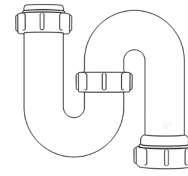

## Swivel "P" Traps

Product Code: WTP3276  
Description: 1/4" Swivel 'P' Trap  
Outlet: 32mm Seal: 75mm

Product Code: WTP4076  
Description: 1/2" Swivel 'P' Trap  
Outlet: 40mm Seal: 75mm

## Swivel "S" Traps

Product Code: WTS3276  
Description: 1/4" Swivel 'S' Trap  
Outlet: 32mm Seal: 75mm

Product Code: WTS4076  
Description: 1/2" Swivel 'S' Trap  
Outlet: 40mm Seal: 75mm

## Bottle Traps

Product Code: WTBT3238  
Description: 1/4" Bottle Trap  
Seal: 38mm

Product Code: WTBT3276  
Description: 1/4" Bottle Trap  
Seal: 75mm

Product Code: WTBT4038  
Description: 1/2" Bottle Trap  
Seal: 38mm

Product Code: WTBT4076  
Description: 1/2" Bottle Trap  
Seal: 75mm

Product Code: WTBT32T  
Description: 1/4" Telescopic Bottle Trap  
Seal: 75mm

Product Code: WTBT40T  
Description: 1/2" Telescopic Bottle Trap  
Seal: 75mm