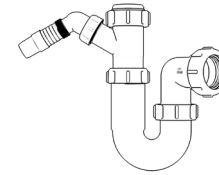

Product Code: WTBT4076  
Description: 1/2" Bottle Trap  
Seal: 75mm

Product Code: WTBT32T  
Description: 1/4" Telescopic Bottle Trap  
Seal: 75mm

Product Code: WTBT40T  
Description: 1/2" Telescopic Bottle Trap  
Seal: 75mm

## Other Traps

Product Code: WTRT40  
Description: 1/2" Swivel Running Trap  
Seal: 75mm

Product Code: WTB4019  
Description: 1/2" x 19mm Seal Bath Trap  
Seal: 19mm

Product Code: WTB4050  
Description: 1/2" x 50mm Seal Bath Trap  
Seal: 50mm

Product Code: WTST01  
Description: 1/2" Sink Trap with Single 135° Nozzle  
Seal: 75mm

Product Code: WTST02  
Description: 1/2" Sink Trap with Twin 135° Nozzles  
Seal: 75mm

Product Code: WTBNH01  
Description: 1/2" Bowl & Half Kit  
Seal: 75mm

Product Code: WTTP32  
Description: 1/4" Telescopic 'P' Trap  
Seal: 75mm

Product Code: WTTP40  
Description: 1/2" Telescopic 'P' Trap  
Seal: 75mm

Product Code: WTKT32CE  
Description: 1/4" Straight Through Trap  
Seal: 75mm