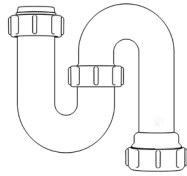

## Swivel "P" Traps

Product Code: WTP3276  
Description: 1/4" Swivel 'P' Trap  
Outlet: 32mm Seal: 75mm

Product Code: WTP4076  
Description: 1/2" Swivel 'P' Trap  
Outlet: 40mm Seal: 75mm

## Swivel "S" Traps

Product Code: WTS3276  
Description: 1/4" Swivel 'S' Trap  
Outlet: 32mm Seal: 75mm

Product Code: WTS4076  
Description: 1/2" Swivel 'S' Trap  
Outlet: 40mm Seal: 75mm

## Bottle Traps

Product Code: WTBT3238  
Description: 1/4" Bottle Trap  
Seal: 38mm

Product Code: WTBT3276  
Description: 1/4" Bottle Trap  
Seal: 75mm

Product Code: WTBT4038  
Description: 1/2" Bottle Trap  
Seal: 38mm

Product Code: WTBT4076  
Description: 1/2" Bottle Trap  
Seal: 75mm

Product Code: WTBT32T  
Description: 1/4" Telescopic Bottle Trap  
Seal: 75mm

Product Code: WTBT40T  
Description: 1/2" Telescopic Bottle Trap  
Seal: 75mm