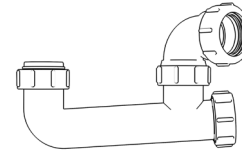

## Bottle Traps

Product Code: WTBT3238  
Description: 1/4" Bottle Trap  
Seal: 38mm

Product Code: WTBT3276  
Description: 1/4" Bottle Trap  
Seal: 75mm

Product Code: WTBT4038  
Description: 1/2" Bottle Trap  
Seal: 38mm

Product Code: WTBT4076  
Description: 1/2" Bottle Trap  
Seal: 75mm

Product Code: WTBT32T  
Description: 1/4" Telescopic Bottle Trap  
Seal: 75mm

Product Code: WTBT40T  
Description: 1/2" Telescopic Bottle Trap  
Seal: 75mm

## Other Traps

Product Code: WTRT40  
Description: 1/2" Swivel Running Trap  
Seal: 75mm

Product Code: WTB4019  
Description: 1/2" x 19mm Seal Bath Trap  
Seal: 19mm

Product Code: WTB4050  
Description: 1/2" x 50mm Seal Bath Trap  
Seal: 50mm

Product Code: WTST01  
Description: 1/2" Sink Trap with Single 135° Nozzle  
Seal: 75mm

Product Code: WTST02  
Description: 1/2" Sink Trap with Twin 135° Nozzles  
Seal: 75mm

Product Code: WTBNH01  
Description: 1/2" Bowl & Half Kit  
Seal: 75mm