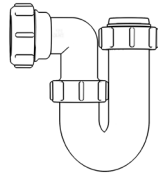

## 1/2" x19mm Seal Bath Trap

## Swivel "P" Traps

Product Code: WTP3276  
Description: 1/4" Swivel 'P' Trap  
Outlet: 32mm Seal: 75mm

Product Code: WTP4076  
Description: 1/2" Swivel 'P' Trap  
Outlet: 40mm Seal: 75mm

## Swivel "S" Traps

Product Code: WTS3276  
Description: 1/4" Swivel 'S' Trap  
Outlet: 32mm Seal: 75mm

Product Code: WTS4076  
Description: 1/2" Swivel 'S' Trap  
Outlet: 40mm Seal: 75mm

## Bottle Traps

Product Code: WTBT3238  
Description: 1/4" Bottle Trap  
Seal: 38mm

Product Code: WTBT3276  
Description: 1/4" Bottle Trap  
Seal: 75mm

Product Code: WTBT4038  
Description: 1/2" Bottle Trap  
Seal: 38mm