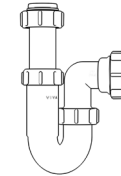

## Bottle Traps

Product Code: WTBT3238  
Description: 1/4" Bottle Trap  
Seal: 38mm

Product Code: WTBT3276  
Description: 1/4" Bottle Trap  
Seal: 75mm

Product Code: WTBT4038  
Description: 1/2" Bottle Trap  
Seal: 38mm

Product Code: WTBT4076  
Description: 1/2" Bottle Trap  
Seal: 75mm

Product Code: WTBT32T  
Description: 1/4" Telescopic Bottle Trap  
Seal: 75mm

Product Code: WTBT40T  
Description: 1/2" Telescopic Bottle Trap  
Seal: 75mm

## Other Traps

Product Code: WTRT40  
Description: 1/2" Swivel Running Trap  
Seal: 75mm

Product Code: WTB4019  
Description: 1/2" x 19mm Seal Bath Trap  
Seal: 19mm

Product Code: WTB4050  
Description: 1/2" x 50mm Seal Bath Trap  
Seal: 50mm

Product Code: WTST01  
Description: 1/2" Sink Trap with Single 135° Nozzle  
Seal: 75mm

Product Code: WTST02  
Description: 1/2" Sink Trap with Twin 135° Nozzles  
Seal: 75mm

Product Code: WTBNH01  
Description: 1/2" Bowl & Half Kit  
Seal: 75mm