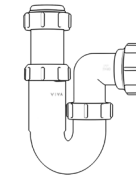

Product Code: WTBT4076  
Description: 1/2" Bottle Trap  
Seal: 75mm

Product Code: WTBT32T  
Description: 1/4" Telescopic Bottle Trap  
Seal: 75mm

Product Code: WTBT40T  
Description: 1/2" Telescopic Bottle Trap  
Seal: 75mm

## Other Traps

Product Code: WTRT40  
Description: 1/2" Swivel Running Trap  
Seal: 75mm

Product Code: WTB4019  
Description: 1/2" x 19mm Seal Bath Trap  
Seal: 19mm

Product Code: WTB4050  
Description: 1/2" x 50mm Seal Bath Trap  
Seal: 50mm

Product Code: WTST01  
Description: 1/2" Sink Trap with Single 135° Nozzle  
Seal: 75mm

Product Code: WTST02  
Description: 1/2" Sink Trap with Twin 135° Nozzles  
Seal: 75mm

Product Code: WTBNH01  
Description: 1/2" Bowl & Half Kit  
Seal: 75mm

Product Code: WTTP32  
Description: 1/4" Telescopic 'P' Trap  
Seal: 75mm

Product Code: WTTP40  
Description: 1/2" Telescopic 'P' Trap  
Seal: 75mm

Product Code: WTKT32CE  
Description: 1/4" Straight Through Trap  
Seal: 75mm