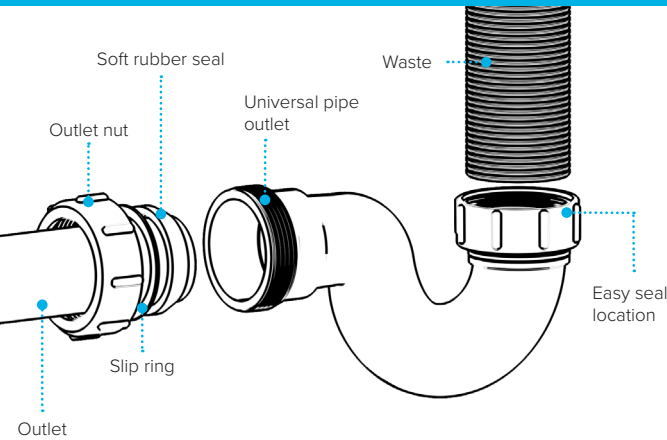

1/2" x19mm Seal Bath Trap

WARNING

We accept no liability for products fitted incorrectly, and where the correct testing procedures have not been used, resulting in the escape of water.

Please note: Save this instruction sheet for future reference
IMPORTANT: DO NOT use plumber's putty to seal this fitting

For more information please contact:

VIVA Sanitary

Units 1-2 Capitol Trading Park, Kirkby Bank Road
Knowsley Industrial Estate, Liverpool, L33 7SY

Tel: 0151 546 0531 Fax: 0151 549 4187

E-mail: sales@vivasanitary.co.uk

Swivel "P" Traps

Product Code: WTP3276
Description: 1/4" Swivel 'P' Trap
Outlet: 32mm Seal: 75mm

Product Code: WTP4076
Description: 1/2" Swivel 'P' Trap
Outlet: 40mm Seal: 75mm

Swivel "S" Traps

Product Code: WTS3276
Description: 1/4" Swivel 'S' Trap
Outlet: 32mm Seal: 75mm

Product Code: WTS4076
Description: 1/2" Swivel 'S' Trap
Outlet: 40mm Seal: 75mm

Bottle Traps

Product Code: WTBT3238
Description: 1/4" Bottle Trap
Seal: 38mm

Product Code: WTBT3276
Description: 1/4" Bottle Trap
Seal: 75mm

Product Code: WTBT4038
Description: 1/2" Bottle Trap
Seal: 38mm

Product Code: WTBT4076
Description: 1/2" Bottle Trap
Seal: 75mm

Product Code: WTBT32T
Description: 1/4" Telescopic Bottle Trap
Seal: 75mm

Product Code: WTBT40T
Description: 1/2" Telescopic Bottle Trap
Seal: 75mm

Other Traps

Product Code: WTRT40
Description: 1/2" Swivel Running Trap
Seal: 75mm

Product Code: WTB4019
Description: 1/2" x 19mm Seal Bath Trap
Seal: 19mm

Product Code: WTB4050
Description: 1/2" x 50mm Seal Bath Trap
Seal: 50mm

Product Code: WTST01
Description: 1/2" Sink Trap with Single 135° Nozzle
Seal: 75mm

Product Code: WTST02
Description: 1/2" Sink Trap with Twin 135° Nozzles
Seal: 75mm

Product Code: WTBNH01
Description: 1/2" Bowl & Half Kit
Seal: 75mm

Product Code: WTTP32
Description: 1/4" Telescopic 'P' Trap
Seal: 75mm

Product Code: WTTP40
Description: 1/2" Telescopic 'P' Trap
Seal: 75mm

Product Code: WTKT32CE
Description: 1/4" Straight Through Trap
Seal: 75mm

Product Code: WTS40
Description: 1/2" Shower Trap (50mm Tray)
Seal: 50mm

Product Code: WTS40
Description: 1/2" Shower Trap (90mm Tray)
Seal: 50mm

Product Code: WTWM01
Description: 1/2" Standpipe Trap
Seal: 75mm

Join Pro+ Installers club for exclusive benefits.

vivasanitary.co.uk/pro

Installation videos and further information available now.