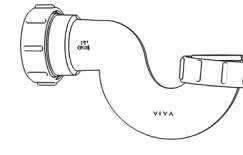

## Bottle Traps

Product Code: WTBT3238  
Description: 1/4" Bottle Trap  
Seal: 38mm

Product Code: WTBT3276  
Description: 1/4" Bottle Trap  
Seal: 75mm

Product Code: WTBT4038  
Description: 1/2" Bottle Trap  
Seal: 38mm

Product Code: WTBT4076  
Description: 1/2" Bottle Trap  
Seal: 75mm

Product Code: WTBT32T  
Description: 1/4" Telescopic Bottle Trap  
Seal: 75mm

Product Code: WTBT40T  
Description: 1/2" Telescopic Bottle Trap  
Seal: 75mm

## Other Traps

Product Code: WTRT40  
Description: 1/2" Swivel Running Trap  
Seal: 75mm

Product Code: WTB4019  
Description: 1/2" x 19mm Seal Bath Trap  
Seal: 19mm

Product Code: WTB4050  
Description: 1/2" x 50mm Seal Bath Trap  
Seal: 50mm

Product Code: WTST01  
Description: 1/2" Sink Trap with Single 135° Nozzle  
Seal: 75mm

Product Code: WTST02  
Description: 1/2" Sink Trap with Twin 135° Nozzles  
Seal: 75mm

Product Code: WTBNH01  
Description: 1/2" Bowl & Half Kit  
Seal: 75mm