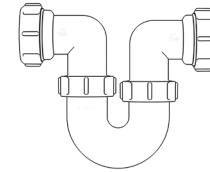

## Bottle Traps

Product Code: WTBT3238  
Description: 1/4" Bottle Trap  
Seal: 38mm

Product Code: WTBT3276  
Description: 1/4" Bottle Trap  
Seal: 75mm

Product Code: WTBT4038  
Description: 1/2" Bottle Trap  
Seal: 38mm

Product Code: WTBT4076  
Description: 1/2" Bottle Trap  
Seal: 75mm

Product Code: WTBT32T  
Description: 1/4" Telescopic Bottle Trap  
Seal: 75mm

Product Code: WTBT40T  
Description: 1/2" Telescopic Bottle Trap  
Seal: 75mm

## Other Traps

Product Code: WTRT40  
Description: 1/2" Swivel Running Trap  
Seal: 75mm

Product Code: WTB4019  
Description: 1/2" x 19mm Seal Bath Trap  
Seal: 19mm

Product Code: WTB4050  
Description: 1/2" x 50mm Seal Bath Trap  
Seal: 50mm

Product Code: WTST01  
Description: 1/2" Sink Trap with Single 135° Nozzle  
Seal: 75mm

Product Code: WTST02  
Description: 1/2" Sink Trap with Twin 135° Nozzles  
Seal: 75mm

Product Code: WTBNH01  
Description: 1/2" Bowl & Half Kit  
Seal: 75mm