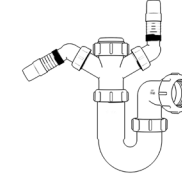

Product Code: WTBT4076  
Description: 1/2" Bottle Trap  
Seal: 75mm

Product Code: WTBT32T  
Description: 1/4" Telescopic Bottle Trap  
Seal: 75mm

Product Code: WTBT40T  
Description: 1/2" Telescopic Bottle Trap  
Seal: 75mm

## Other Traps

Product Code: WTRT40  
Description: 1/2" Swivel Running Trap  
Seal: 75mm

Product Code: WTB4019  
Description: 1/2" x 19mm Seal Bath Trap  
Seal: 19mm

Product Code: WTB4050  
Description: 1/2" x 50mm Seal Bath Trap  
Seal: 50mm

Product Code: WTST01  
Description: 1/2" Sink Trap with Single 135° Nozzle  
Seal: 75mm

Product Code: WTST02  
Description: 1/2" Sink Trap with Twin 135° Nozzles  
Seal: 75mm

Product Code: WTBNH01  
Description: 1/2" Bowl & Half Kit  
Seal: 75mm

Product Code: WTTP32  
Description: 1/4" Telescopic 'P' Trap  
Seal: 75mm

Product Code: WTTP40  
Description: 1/2" Telescopic 'P' Trap  
Seal: 75mm

Product Code: WTKT32CE  
Description: 1/4" Straight Through Trap  
Seal: 75mm