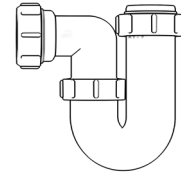

## 1/2" x19mm Seal Bath Trap

## Swivel "P" Traps

Product Code: WTP3276  
Description: 1/4" Swivel 'P' Trap  
Outlet: 32mm Seal: 75mm

Product Code: WTP4076  
Description: 1/2" Swivel 'P' Trap  
Outlet: 40mm Seal: 75mm

## Swivel "S" Traps

Product Code: WTS3276  
Description: 1/4" Swivel 'S' Trap  
Outlet: 32mm Seal: 75mm

Product Code: WTS4076  
Description: 1/2" Swivel 'S' Trap  
Outlet: 40mm Seal: 75mm

## Bottle Traps

Product Code: WTBT3238  
Description: 1/4" Bottle Trap  
Seal: 38mm

Product Code: WTBT3276  
Description: 1/4" Bottle Trap  
Seal: 75mm

Product Code: WTBT4038  
Description: 1/2" Bottle Trap  
Seal: 38mm