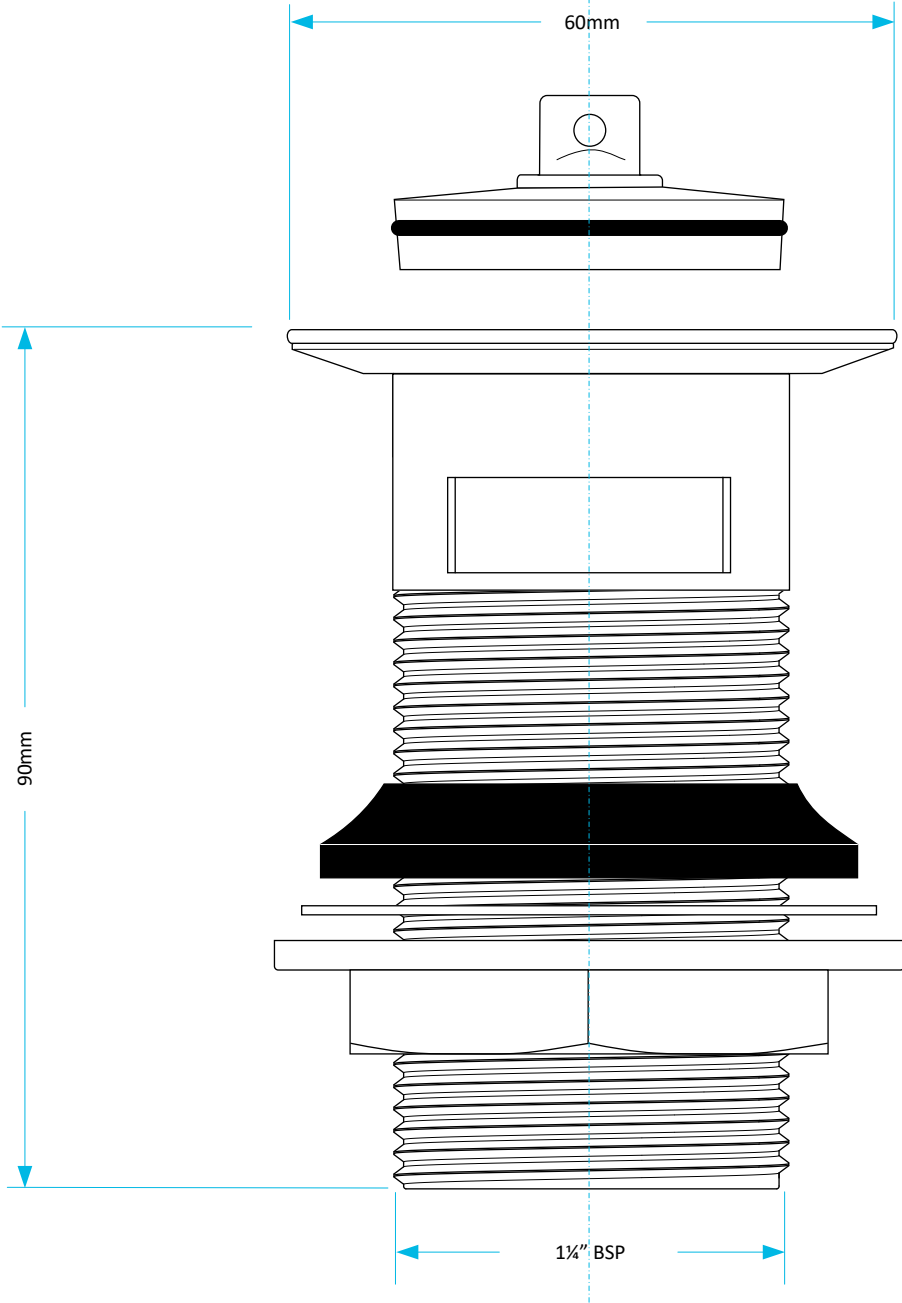

Technical Data Sheet

CODE: BW009

DESCRIPTION: Chrome Plug Slotted Basin Waste

CATAGORY: Wastes

© Viva Sanitary
20/08/2021

DRAWN BY: RH

VERIFIED BY: AH