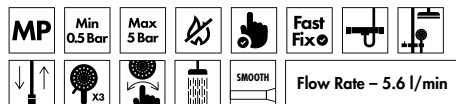

INST13217CP	Chrome	£298.00
INST13217MB	Matt Black	£359.00
INST13217BB	Brushed Brass	£429.00
INST13217BN	Brushed Nickel	£416.00