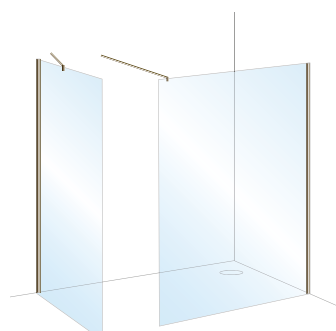

Configuration 2

Corner Panels x 2

Low Level Brace Kits x 2