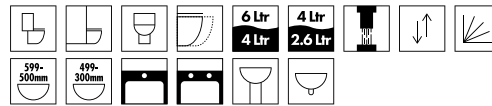

Kiso Square Sanitaryware Range

Standard Height Short Projection Open Back Close Coupled WC Suite

Standard Height Short Projection Back To Wall Pan

530mm Basin (Full Pedestal)

450mm Handrinse Cloakroom Basin (Full Pedestal)