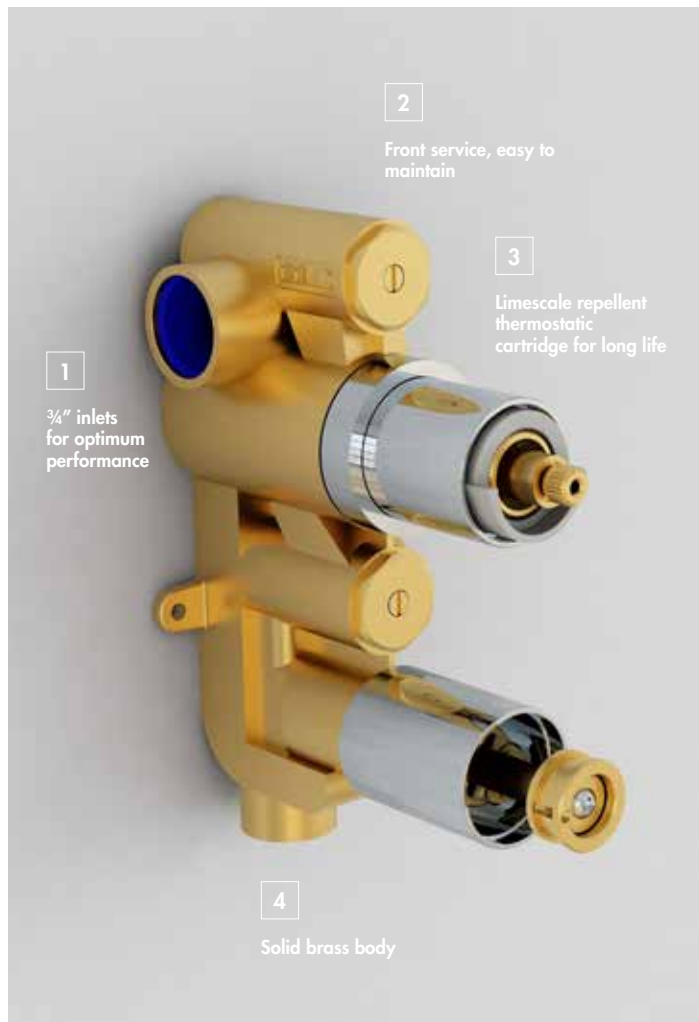

Shower Kit Components

Nuance

Design – Square

Single Outlet Concealed Valve + Brass Plate

Handles – Square x 2

Compatibility – Suitable for low pressure systems with minimum working pressure requirement of 0.2 Bar

Dimensions – 210(h) x 100(w) mm

INS37004	Chrome (Two Handle)	£258.00

Twin Outlet Concealed Valve + Brass Plate

Handles – Square x 2 (INS37005),

Square x 3 (INS37006)

Compatibility –

Suitable for medium pressure systems with minimum working pressure requirement of 0.5 Bar (INS37005)

Suitable for low pressure systems with minimum working pressure requirement of 0.2 Bar (INS37006)

Dimensions –

210(h) x 100(w) mm (Two Handle)

210(h) x 100(w) mm (Three Handle)

INS37005	Chrome (Two Handle)	£275.00

INS37006	Chrome (Three Handle)	£301.00

A

B

B