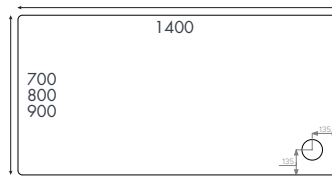

Standard + Anti Slip Trays

Finish – White

Material – 45mm acrylic capped stone resin shower tray

Waste – 90mm fast flow waste also available

Compatibility – Fully compatible with the Instinct shower enclosure ranges

Components – Available with leg and panel set to raise off the floor

Safety – Anti slip rated to Class C standard

Low Profile Standard Trays		
H970100	900 x 700mm	£280.00
H976100	900 x 760mm	£351.00
H980100	900 x 800mm	£303.00
H1070100	1000 x 700mm	£312.00
H1076100	1000 x 760mm	£312.00
H1080100	1000 x 800mm	£312.00
H1090100	1000 x 900mm	£312.00
H1176100	1100 x 760mm	£329.00
H1180100	1100 x 800mm	£329.00
H1190100	1100 x 900mm	£329.00
H1270100	1200 x 700mm	£312.00
H1276100	1200 x 760mm	£312.00
H1280100	1200 x 800mm	£323.00
H1290100	1200 x 900mm	£375.00
H1380100	1300 x 800mm	£497.00
H1470100	1400 x 700mm	£511.00
H1480100	1400 x 800mm	£514.00
H1490100	1400 x 900mm	£514.00
H1570100	1500 x 700mm	£511.00
H1576100	1500 x 760mm	£511.00
H1580100	1500 x 800mm	£514.00
H1590100	1500 x 900mm	£524.00
H1670100	1600 x 700mm	£652.00
H1676100	1600 x 760mm	£669.00
H1680100	1600 x 800mm	£677.00
H1690100	1600 x 900mm	£677.00
H1770100	1700 x 700mm	£677.00
H1776100	1700 x 760mm	£677.00
H1780100	1700 x 800mm	£677.00
H1790100	1700 x 900mm	£704.00
H1880100	1800 x 800mm	£831.00

Low Profile Anti Slip Trays		
ASH970100	900 x 700mm	£309.00
ASH976100	900 x 760mm	£386.00
ASH980100	900 x 800mm	£333.00
ASH1070100	1000 x 700mm	£344.00
ASH1076100	1000 x 760mm	£344.00
ASH1080100	1000 x 800mm	£344.00
ASH1090100	1000 x 900mm	£344.00
ASH1176100	1100 x 760mm	£361.00
ASH1180100	1100 x 800mm	£361.00
ASH1190100	1100 x 900mm	£361.00
ASH1270100	1200 x 700mm	£344.00
ASH1276100	1200 x 760mm	£344.00
ASH1280100	1200 x 800mm	£356.00
ASH1290100	1200 x 900mm	£413.00
ASH1380100	1300 x 800mm	£547.00
ASH1470100	1400 x 700mm	£562.00
ASH1480100	1400 x 800mm	£567.00
ASH1490100	1400 x 900mm	£567.00
ASH1570100	1500 x 700mm	£562.00
ASH1576100	1500 x 760mm	£562.00
ASH1580100	1500 x 800mm	£567.00
ASH1590100	1500 x 900mm	£576.00
ASH1670100	1600 x 700mm	£718.00
ASH1676100	1600 x 760mm	£735.00
ASH1680100	1600 x 800mm	£746.00
ASH1690100	1600 x 900mm	£746.00
ASH1770100	1700 x 700mm	£746.00
ASH1776100	1700 x 760mm	£746.00
ASH1780100	1700 x 800mm	£746.00
ASH1790100	1700 x 900mm	£774.00
ASH1880100	1800 x 800mm	£914.00