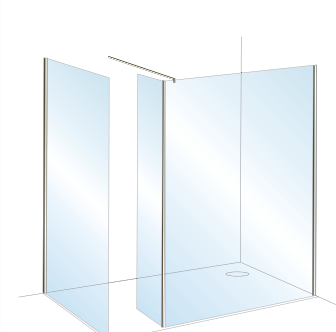

Configuration 8

Corner Panels x 2

Fixed Deflector

Low Level Brace Kit