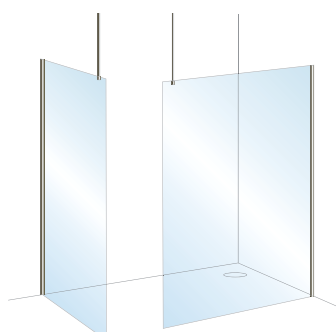

Configuration 5

Corner Panels x 2

Ceiling Brace Kits x 2