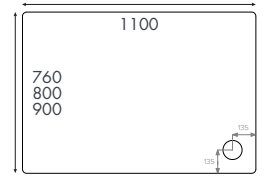

Standard + Anti Slip Trays

Finish – White

Material – 45mm acrylic capped stone resin shower tray

Waste – 90mm fast flow waste also available

Compatibility – Fully compatible with the Instinct shower enclosure ranges

Components – Available with leg and panel set to raise off the floor

Safety – Anti slip rated to Class C standard

Low Profile Standard Trays		
H970100	900 x 700mm	£280.00
H976100	900 x 760mm	£351.00
H980100	900 x 800mm	£303.00
H1070100	1000 x 700mm	£312.00
H1076100	1000 x 760mm	£312.00
H1080100	1000 x 800mm	£312.00
H1090100	1000 x 900mm	£312.00
H1176100	1100 x 760mm	£329.00
H1180100	1100 x 800mm	£329.00
H1190100	1100 x 900mm	£329.00
H1270100	1200 x 700mm	£312.00
H1276100	1200 x 760mm	£312.00
H1280100	1200 x 800mm	£323.00
H1290100	1200 x 900mm	£375.00
H1380100	1300 x 800mm	£497.00
H1470100	1400 x 700mm	£511.00
H1480100	1400 x 800mm	£514.00
H1490100	1400 x 900mm	£514.00
H1570100	1500 x 700mm	£511.00
H1576100	1500 x 760mm	£511.00
H1580100	1500 x 800mm	£514.00
H1590100	1500 x 900mm	£524.00
H1670100	1600 x 700mm	£652.00
H1676100	1600 x 760mm	£669.00
H1680100	1600 x 800mm	£677.00
H1690100	1600 x 900mm	£677.00
H1770100	1700 x 700mm	£677.00
H1776100	1700 x 760mm	£677.00
H1780100	1700 x 800mm	£677.00
H1790100	1700 x 900mm	£704.00
H1880100	1800 x 800mm	£831.00

Low Profile Anti Slip Trays		
ASH970100	900 x 700mm	£309.00
ASH976100	900 x 760mm	£386.00
ASH980100	900 x 800mm	£333.00
ASH1070100	1000 x 700mm	£344.00
ASH1076100	1000 x 760mm	£344.00
ASH1080100	1000 x 800mm	£344.00
ASH1090100	1000 x 900mm	£344.00
ASH1176100	1100 x 760mm	£361.00
ASH1180100	1100 x 800mm	£361.00
ASH1190100	1100 x 900mm	£361.00
ASH1270100	1200 x 700mm	£344.00
ASH1276100	1200 x 760mm	£344.00
ASH1280100	1200 x 800mm	£356.00
ASH1290100	1200 x 900mm	£413.00
ASH1380100	1300 x 800mm	£547.00
ASH1470100	1400 x 700mm	£562.00
ASH1480100	1400 x 800mm	£567.00
ASH1490100	1400 x 900mm	£567.00
ASH1570100	1500 x 700mm	£562.00
ASH1576100	1500 x 760mm	£562.00
ASH1580100	1500 x 800mm	£567.00
ASH1590100	1500 x 900mm	£576.00
ASH1670100	1600 x 700mm	£718.00
ASH1676100	1600 x 760mm	£735.00
ASH1680100	1600 x 800mm	£746.00
ASH1690100	1600 x 900mm	£746.00
ASH1770100	1700 x 700mm	£746.00
ASH1776100	1700 x 760mm	£746.00
ASH1780100	1700 x 800mm	£746.00
ASH1790100	1700 x 900mm	£774.00
ASH1880100	1800 x 800mm	£914.00