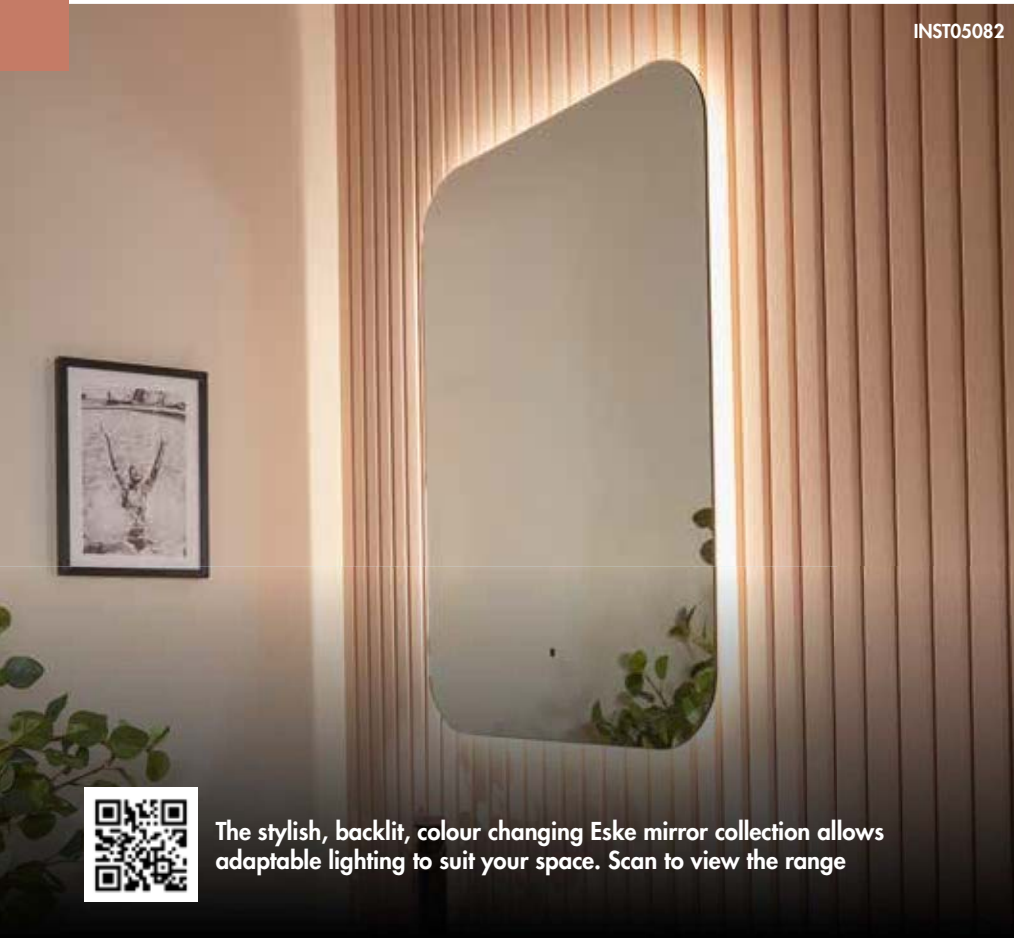

INST05062 Circular £376.00

new INST05092 Rectangular £472.00

Eske / Copse

INST05082

The stylish, backlit, colour changing Eske mirror collection allows adaptable lighting to suit your space. Scan to view the range