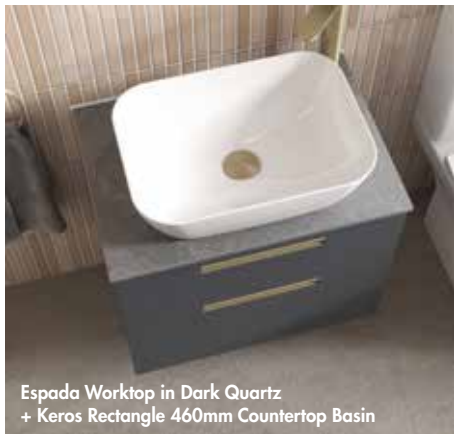

Espada

Solid Surface Worktop

Supplied undrilled

500mm Worktops

Dimensions – 12(h) x 500(w) x 425(d) mm

new INST0414121	Arctic White	£231.00
new INST0414122	Bianco Marble	£231.00
new INST0414123	Dark Quartz	£231.00

600mm Worktops

Dimensions – 12(h) x 600(w) x 425(d) mm

new INST0414124	Arctic White	£264.00
new INST0414125	Bianco Marble	£264.00
new INST0414126	Dark Quartz	£264.00

700mm Worktops

Dimensions – 12(h) x 700(w) x 425(d) mm

new INST0414127	Arctic White	£298.00
new INST0414128	Bianco Marble	£298.00
new INST0414129	Dark Quartz	£298.00

800mm Worktops

Dimensions – 12(h) x 800(w) x 425(d) mm

new INST04141210	Arctic White	£333.00
new INST04141211	Bianco Marble	£333.00
new INST04141212	Dark Quartz	£333.00

Espada Worktop in Dark Quartz
+ Keros Rectangle 460mm Countertop Basin

Arctic White

Bianco Marble

Dark Quartz