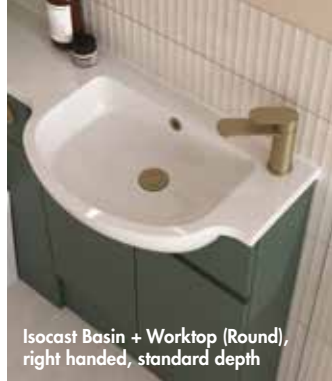

Isocast Basin + Worktops – Square

* Suitable for use with 600mm standard depth semi-countertop base units only

1000mm	INIS1002S.L	1000 x 355mm Standard Depth – Left Handed*	£488.00
	INIS1002S.R	1000 x 355mm Standard Depth – Right Handed*	£488.00
	INIS1002SM.L	1000 x 220mm Slim Depth – Left Handed*	£488.00
	INIS1002SM.R	1000 x 220mm Slim Depth – Right Handed*	£488.00
1200mm	INIS1202S.L	1200 x 355mm Standard Depth – Left Handed*	£536.00
	INIS1202S.R	1200 x 355mm Standard Depth – Right Handed*	£536.00
	INIS1200SM.L	1200 x 220mm Slim Depth – Left Handed*	£536.00
1500mm	INIS1200SM.R	1200 x 220mm Slim Depth – Right Handed*	£536.00
	INIS1500S.L	1500 x 355mm Standard Depth – Left Handed*	£644.00
	INIS1500S.R	1500 x 355mm Standard Depth – Right Handed*	£644.00
	INIS1502SM.L	1500 x 220mm Slim Depth – Left Handed*	£644.00
	INIS1502SM.R	1500 x 220mm Slim Depth – Right Handed*	£644.00

Isocast Basin + Worktops – Round

* Suitable for use with 600mm standard depth semi-countertop base units only

1000mm	new INSO1002S.L	Standard Depth – Left Handed*	£369.00
	new INSO1002S.R	Standard Depth – Right Handed*	£369.00
	new INSO1002SM.L	Slim Depth – Left Handed*	£369.00
	new INSO1002SM.R	Slim Depth – Right Handed*	£369.00
1200mm	new INSO1202S.L	Standard Depth – Left Handed*	£480.00
	new INSO1202S.R	Standard Depth – Right Handed*	£480.00
	new INSO1200SM.L	Slim Depth – Left Handed*	£480.00
1500mm	new INSO1200SM.R	Slim Depth – Right Handed*	£480.00
	new INSO1500S.L	Standard Depth – Left Handed*	£576.00
	new INSO1500S.R	Standard Depth – Right Handed*	£576.00
	new INSO1502SM.L	Slim Depth – Left Handed*	£576.00
	new INSO1502SM.R	Slim Depth – Right Handed*	£576.00