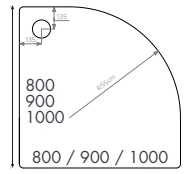

Low Profile Anti Slip Trays

ASH70100	700 x 700mm	£203.00
ASH76100	760 x 760mm	£205.00
ASH80100	800 x 800mm	£229.00
ASH90100	900 x 900mm	£302.00
ASH100100	1000 x 1000mm	£352.00

Quadrant Shower Trays

Quad on legs