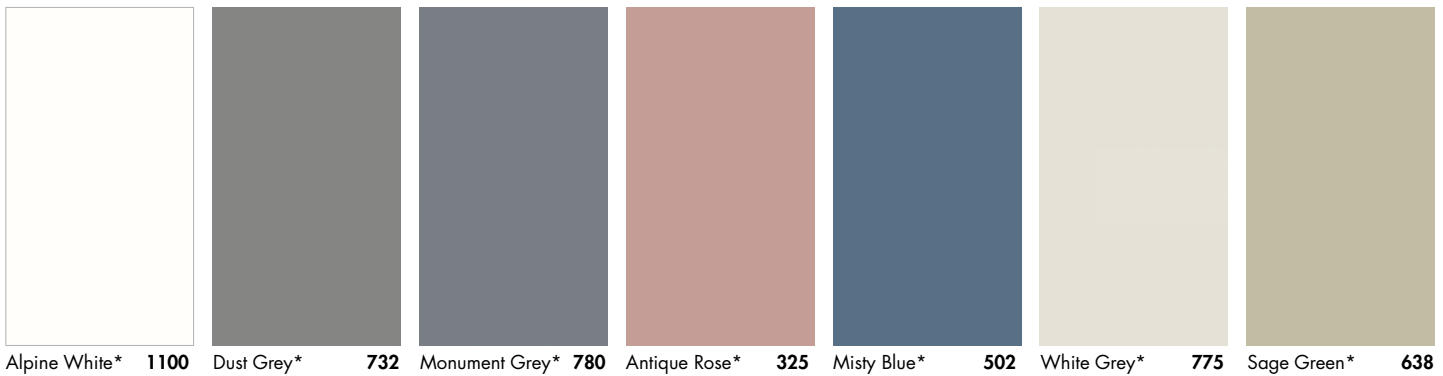

Wall Panelling

The Tile + Pure Collections

Choose your Tile panel

Choose your colour from the Pure Collection above and if you want tile patterned simply select the tile pattern below from the Large, Herringbone or Metro styles

All the décors shown are available in the Large Tile pattern.

*Available in Herringbone and Metro patterns

The Tile Collection

Accreditation – FSC accredited

Large Tile

Hydrolock	
2400 x 598mm	£219.00
(Alpine White, Dust Grey, Monument Grey, Antique Rose, Misty Blue, White Grey, Sage Green, Taupe Grey)	
2400 x 598mm	£232.00
(Levanto Marble, Valmasino Marble, White Terrazzo White Gypsum, White Mineral, Grey Mineral, Black Mineral)	

*Herringbone + Metro Tile

Hydrolock	
2400 x 598mm	£219.00
(Alpine White, Dust Grey, Monument Grey, Antique Rose, Misty Blue, White Grey, Sage Green, Taupe Grey)	
2400 x 598mm	£232.00
(Levanto Marble)	

For Multipanel profiles please see page 329

The Pure Collection

Accreditation – FSC accredited

Unlipped	
2400 x 1200mm	£337.00
Hydrolock	
2400 x 1200mm	£359.00

For Multipanel profiles please see page 329