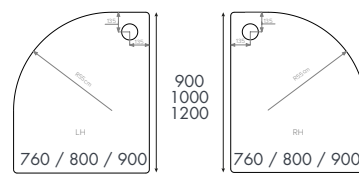

Wastes

HW90	Shower Trap 90mm Waste (Bagged)	£62.00
LPWT016	Waste Cover in Black	£37.00

Shower Trays

Offset Quadrant Shower Trays

Quad flat to floor

Standard + Anti Slip Trays

Finish – White

Material – 45mm acrylic capped stone resin shower tray