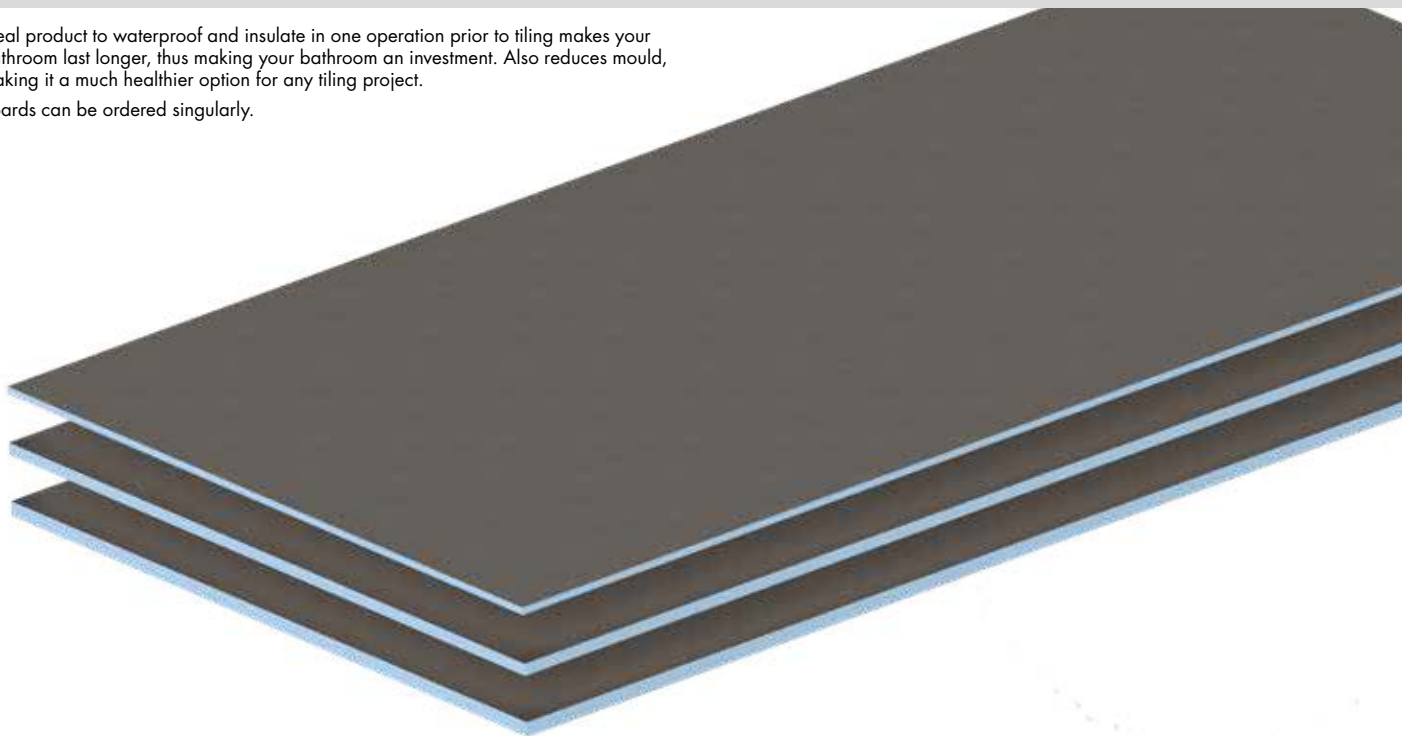

Wetroom Systems

Tile Backer Boards

Ideal product to waterproof and insulate in one operation prior to tiling makes your bathroom last longer, thus making your bathroom an investment. Also reduces mould, making it a much healthier option for any tiling project.

Boards can be ordered singularly.