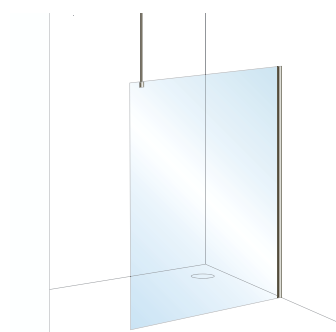

Configuration 6

Corner Panel

Ceiling Brace Kit