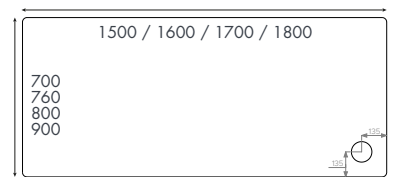

Standard + Anti Slip Trays

Finish – White

Material – 45mm acrylic capped stone resin shower tray

Waste – 90mm fast flow waste also available

Compatibility – Fully compatible with the Instinct shower enclosure ranges

Components – Available with leg and panel set to raise off the floor

Safety – Anti slip rated to Class C standard

Low Profile Standard Trays		
H970100	900 x 700mm	£280.00
H976100	900 x 760mm	£351.00
H980100	900 x 800mm	£303.00
H1070100	1000 x 700mm	£312.00
H1076100	1000 x 760mm	£312.00
H1080100	1000 x 800mm	£312.00
H1090100	1000 x 900mm	£312.00
H1176100	1100 x 760mm	£329.00
H1180100	1100 x 800mm	£329.00
H1190100	1100 x 900mm	£329.00
H1270100	1200 x 700mm	£312.00
H1276100	1200 x 760mm	£312.00
H1280100	1200 x 800mm	£323.00
H1290100	1200 x 900mm	£375.00
H1380100	1300 x 800mm	£497.00
H1470100	1400 x 700mm	£511.00
H1480100	1400 x 800mm	£514.00
H1490100	1400 x 900mm	£514.00
H1570100	1500 x 700mm	£511.00
H1576100	1500 x 760mm	£511.00
H1580100	1500 x 800mm	£514.00
H1590100	1500 x 900mm	£524.00
H1670100	1600 x 700mm	£652.00
H1676100	1600 x 760mm	£669.00
H1680100	1600 x 800mm	£677.00
H1690100	1600 x 900mm	£677.00
H1770100	1700 x 700mm	£677.00
H1776100	1700 x 760mm	£677.00
H1780100	1700 x 800mm	£677.00
H1790100	1700 x 900mm	£704.00
H1880100	1800 x 800mm	£831.00

Low Profile Anti Slip Trays		
ASH970100	900 x 700mm	£309.00
ASH976100	900 x 760mm	£386.00
ASH980100	900 x 800mm	£333.00
ASH1070100	1000 x 700mm	£344.00
ASH1076100	1000 x 760mm	£344.00
ASH1080100	1000 x 800mm	£344.00
ASH1090100	1000 x 900mm	£344.00
ASH1176100	1100 x 760mm	£361.00
ASH1180100	1100 x 800mm	£361.00
ASH1190100	1100 x 900mm	£361.00
ASH1270100	1200 x 700mm	£344.00
ASH1276100	1200 x 760mm	£344.00
ASH1280100	1200 x 800mm	£356.00
ASH1290100	1200 x 900mm	£413.00
ASH1380100	1300 x 800mm	£547.00
ASH1470100	1400 x 700mm	£562.00
ASH1480100	1400 x 800mm	£567.00
ASH1490100	1400 x 900mm	£567.00
ASH1570100	1500 x 700mm	£562.00
ASH1576100	1500 x 760mm	£562.00
ASH1580100	1500 x 800mm	£567.00
ASH1590100	1500 x 900mm	£576.00
ASH1670100	1600 x 700mm	£718.00
ASH1676100	1600 x 760mm	£735.00
ASH1680100	1600 x 800mm	£746.00
ASH1690100	1600 x 900mm	£746.00
ASH1770100	1700 x 700mm	£746.00
ASH1776100	1700 x 760mm	£746.00
ASH1780100	1700 x 800mm	£746.00
ASH1790100	1700 x 900mm	£774.00
ASH1880100	1800 x 800mm	£914.00