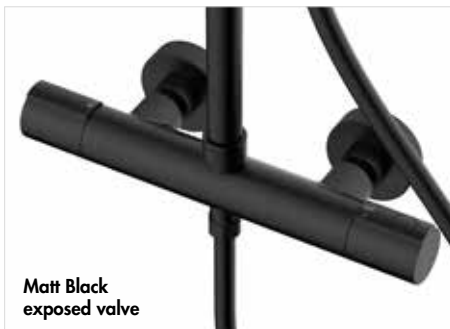

Keros

Guarantees

10 Years on Keros Showers

new