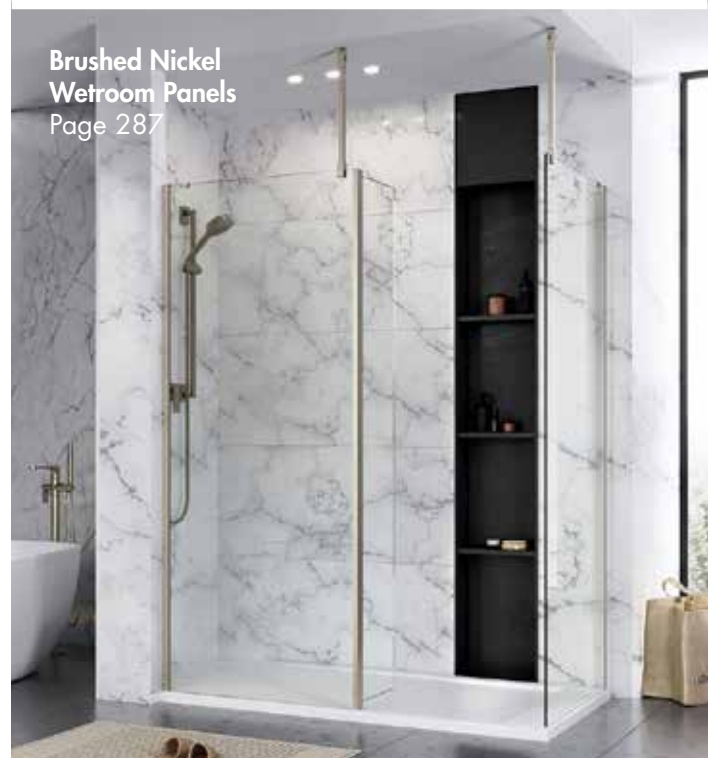

Wetrooms + Wetroom Systems

Section	Page No.
Instinct 8 + 10 Wetrooms	
Chrome Finish	284
Black Finish	286
Black Grid Finish	287
Brushed Brass Finish	287
Brushed Nickel Finish	287
Configurations	288
Bracing Bars	289
8mm Components	290
10mm Components	291

Wetroom Systems

Tile Backer Boards	293
Elements Wetrooms	294
Raised Wetroom Kits	295
Level Access Wetroom Trays	296
Waterproof Recessed Storage Units + Shower Seats	298
Tileable Bath Panels / Waterproof Components	299

What's new and trending this season...