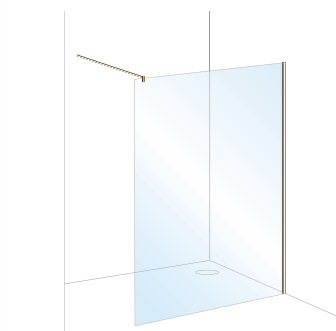

Configuration 4

Corner Panel (in Alcove)

Low Level Brace Kit