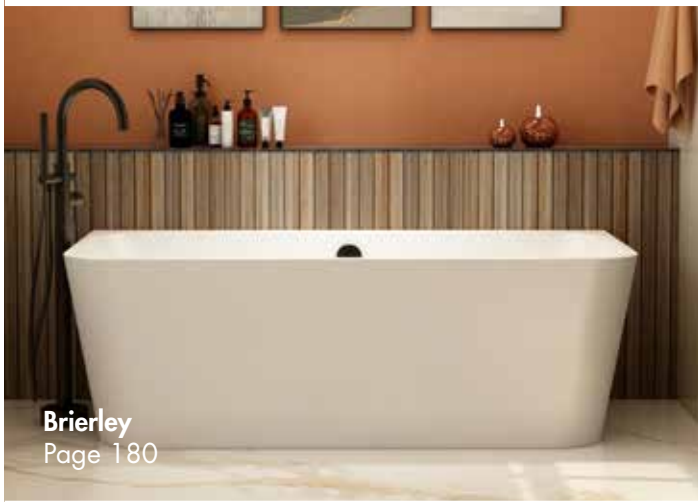

What's new and trending this season...

Ledstone
Page 175

Brierley
Page 180

Skean
Page 181

Baths Range Selector

Baths											
Instinct Cast		Design		Bath Style					Features		
Range	Page No.	Contemporary	Traditional	Single Ended Bath	Double Ended Bath	Shower Bath	Slipper Bath	Back To Wall Bath	Ball + Claw Feet	White Only	Coloured Options
Nowton	158-159, 160	●		●	●	●				●	
Rushmere	162-163, 164	●		●	●	●				●	
Parham	165	●		●	●					●	
Kirton	166, 167	●		●	●	●				●	
Instinct Premiercast											
Nowton	158-159, 160	●		●	●	●				●	
Rushmere	162-163, 164	●		●	●	●				●	
Parham	165	●		●	●					●	
Kirton	166, 167	●		●	●	●				●	
Freestanding Baths											
Hemsworth	168		●		●				●	●	
Kensington	168		●	●			●		●	●	
Fitzwilliam	169		●	●			●		●	●	
Firth	170		●		●		●		●	●	
Kinsley	170		●		●					●	
Malham	172	●			●					●	
Dunsdale	172	●			●						●
Eshton	173	●			●						●
Hessay	173	●			●						●
Azerley	174	●			●					●	
Nostell	174	●			●					●	
Ledstone	175	●			●					●	
Ryhill	175	●			●					●	
Edstone	176	●			●					●	
Darton	176	●			●					●	
Talaria	177	●			●						●
Keros	177	●			●					●	
Nuance	178	●			●			●		●	
Pittem	178	●			●			●		●	
Wave	179	●			●					●	
Loch	179	●			●					●	
Espada	180	●			●						●
Brierley	180	●			●						●
Skean	181	●					●				●
Elion	181	●			●					●	