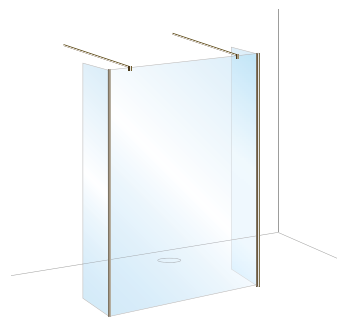

Configuration 11

Linear Panel

Pivoting Deflector Panel x 2

Low Level Brace Kit x 2

This is just a selection of configurations which can be created using either 8mm or 10mm Select glass panels