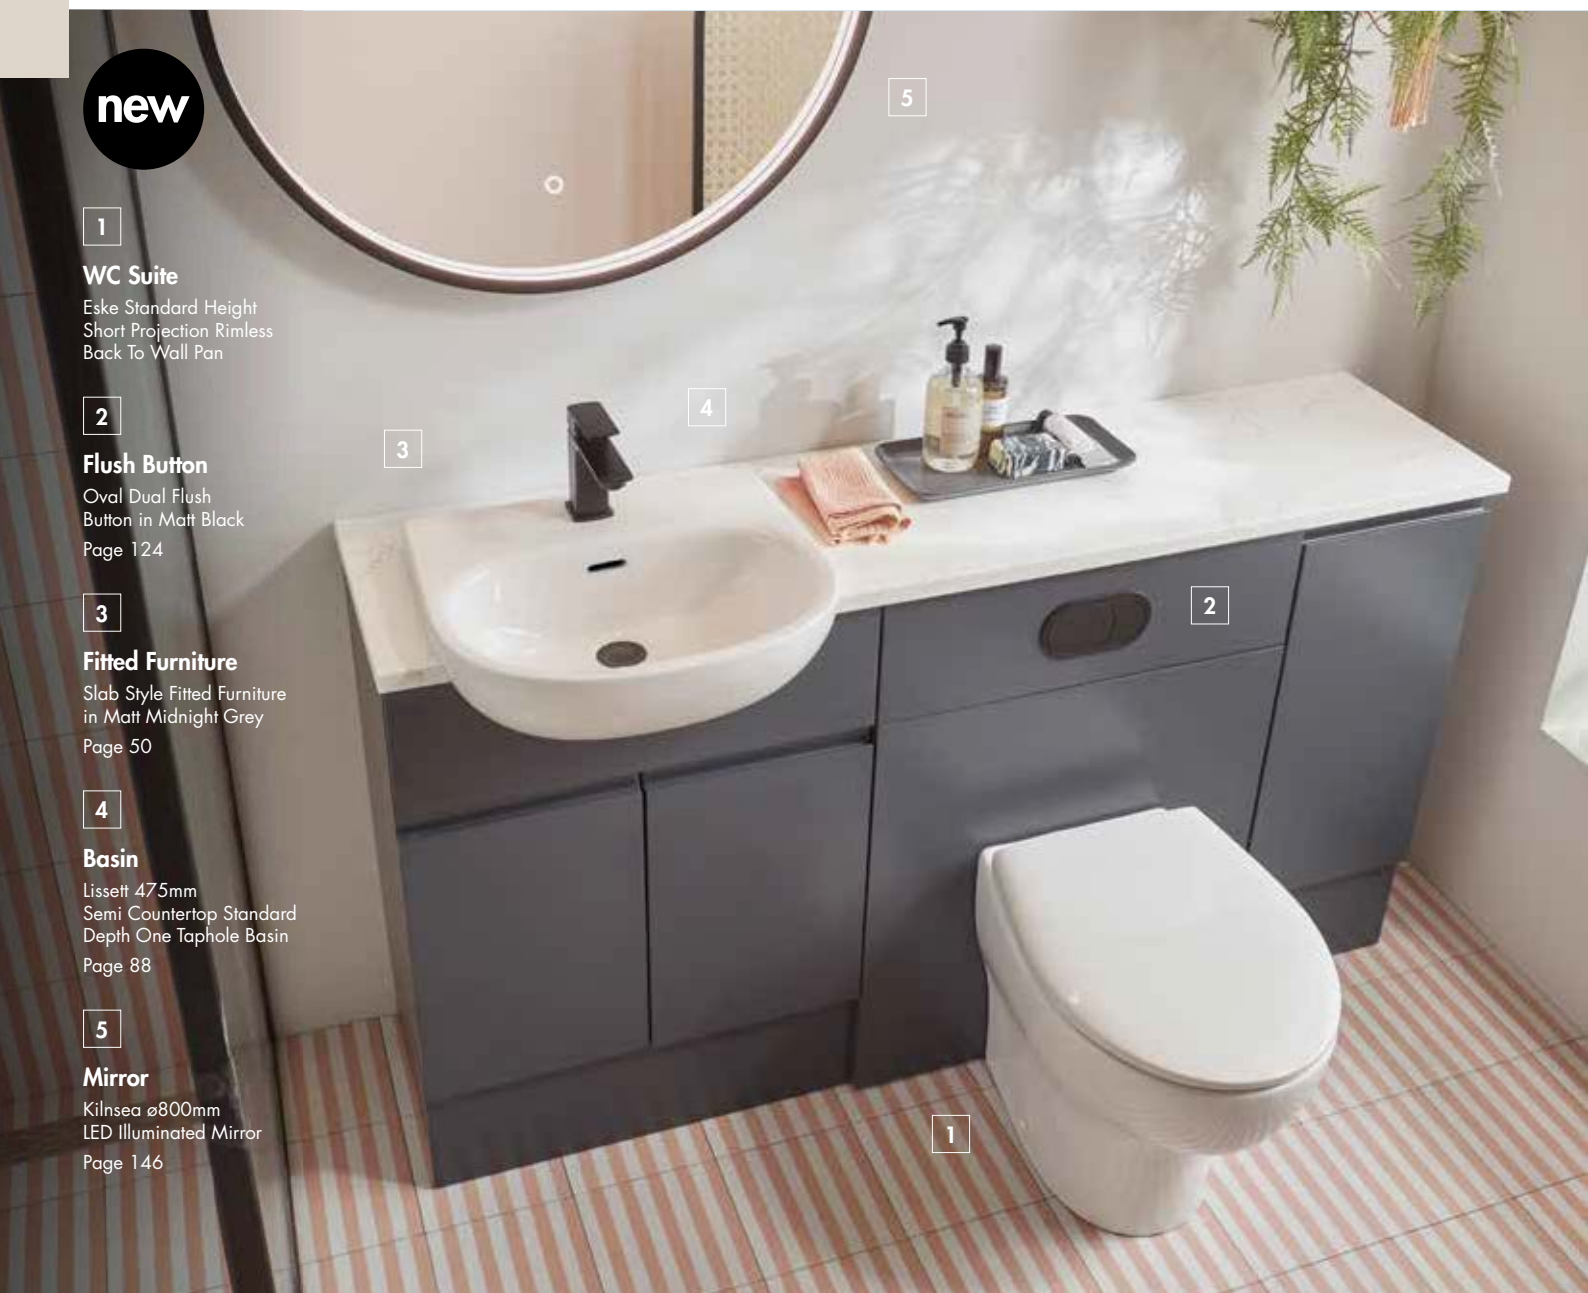

INSEC031	£369.00
-----------------	---------

Eske

Guarantees

10 Years on Ceramics **5** Years on Seats **2** Years on Cistern Internal Components

new

1

WC Suite

Eske Standard Height
Short Projection Rimless
Back To Wall Pan

Lissett 475mm
Semi Countertop Standard
Depth One Taphole Basin
Page 88

5

Mirror

Kilnsea ø800mm
LED Illuminated Mirror
Page 146

The subtle round shape of Eske makes it an ideal choice for any space, and is ideal for upgrading your existing rounded WC. Scan to view the range