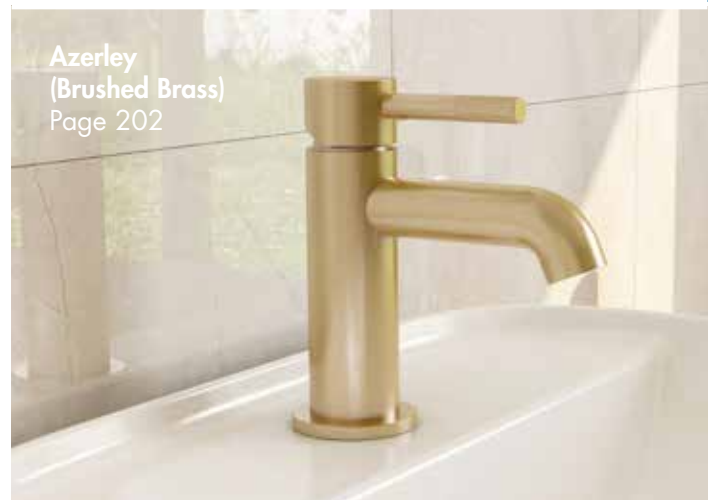

Bathroom Taps, Wastes + Accessories

Section Page No.

Bathroom Taps

Traditional Taps

Hemsworth Lever	198
Hemsworth	200

Contemporary Taps

new Azerley	202
Waterfall	205
Elion	206
Paragon	209
Loch	210
Broxa Curve	212
Broxa Square	213
Firth	214
Nuance	216
Ecstasy	218
Ecstasy Blade	221
Espada	222
Visio	223
Maverick	223

Wastes

new Basin Wastes	224
new Basin Traps	225
new Shower Wastes	225
new Bath Wastes	226

Accessories

new Kyloe	228
new Coco	229
new Sofija	230
new Liberty	231
new Capital	232
new Restore	233
new Case	234
Baskets	235

Lighting + Ventilation

Ventilation	236
Lighting	237

What's new and trending this season...