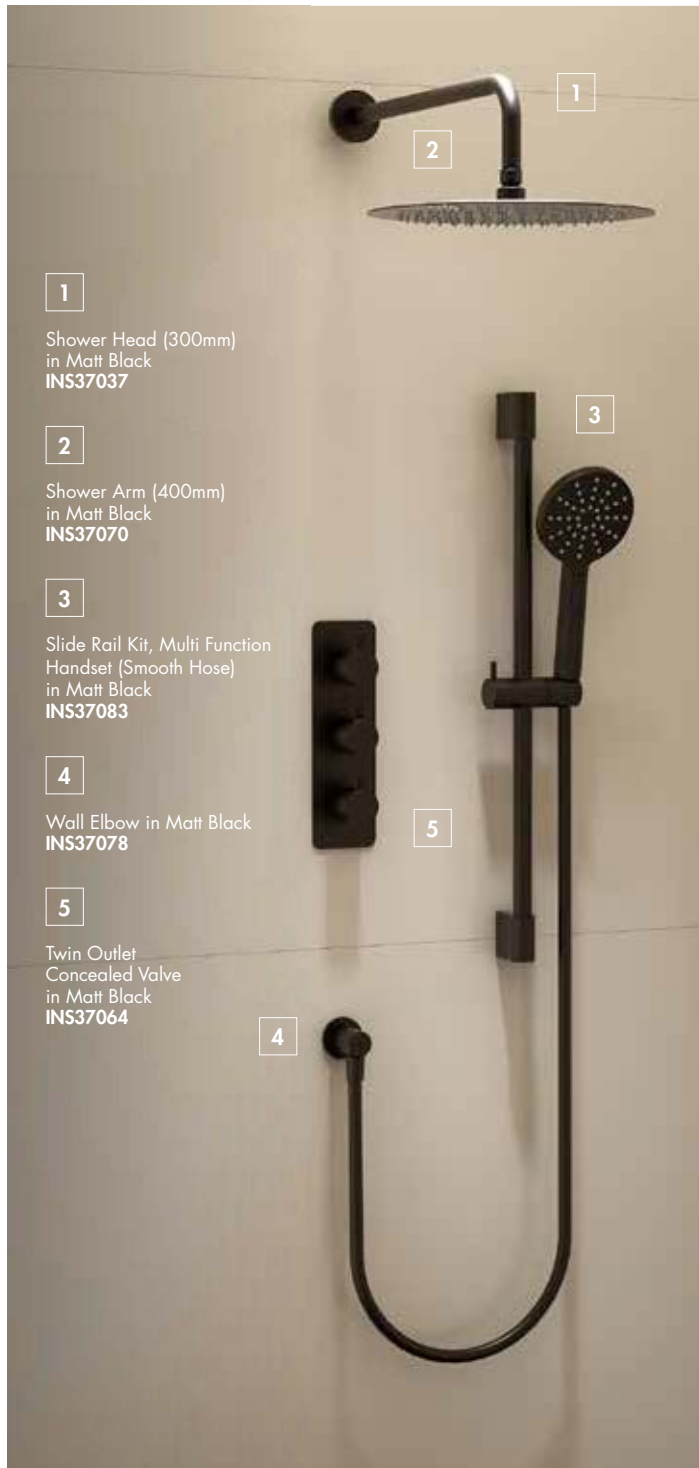

Create Your Own Shower

Guarantees

10 Years on Concealed Showers

5 Years on Valve Working Parts

1 Year on Shower Kit Components