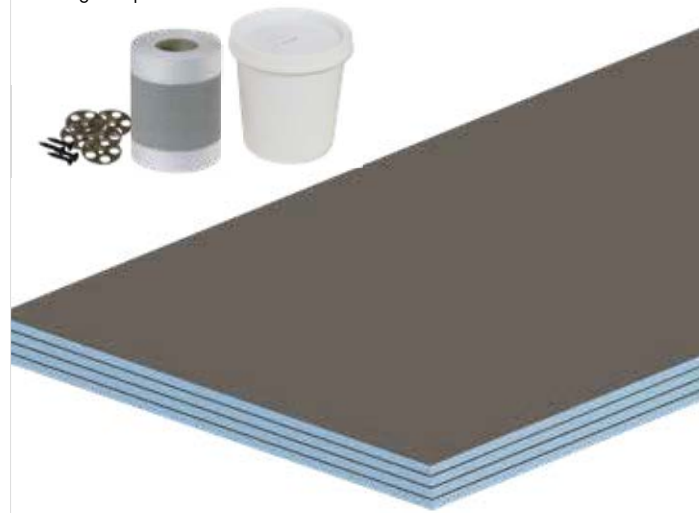

Waterproof Wall + Floor Kits

	Board Thickness	Size	Weight Each	Pallet Qty	
Wall Kits					
Kit Includes – 12mm Boards (1200 x 600mm), Board Fixings, Pro-Seal, 20m Waterproof Tape					
PHGWR-WK-0288	12mm	2.88m²	12kg	–	£135.00
PHGWR-WK-0432	12mm	4.32m²	17kg	–	£169.00
Floor Kits					
Kit Includes – 10mm Boards (1200 x 600mm), Board Fixings, Pro-Seal, 20m Waterproof Tape					
PHGWR-FK-0288	10mm	2.88m²	14kg	–	£128.00
PHGWR-FK-0432	10mm	4.32m²	19kg	–	£160.00

Wall and Floor Kits are supplied with fully Waterproof Tape + Pro-Seal Sealing Compound