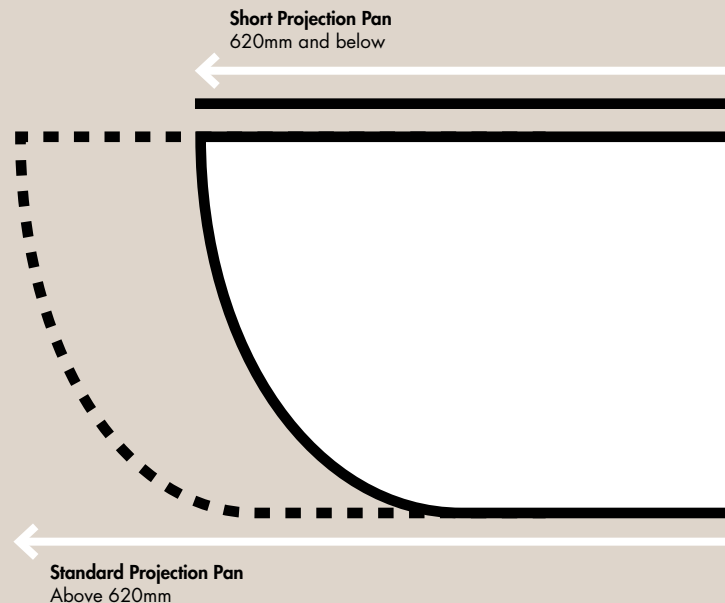

Short Projection Pans

A short projection pan means that it has a shorter depth than standard, and therefore does not protrude as far, taking up less floor space. Typical short projection pans are 620mm* and below (standard projection pans are typically above 620mm). A short projection pan is ideal for a small bathroom or cloakroom suite.

*620mm is relevant to Close Coupled suites. Below 500mm is considered short projection for Back to Wall and Wall Hung Pans.