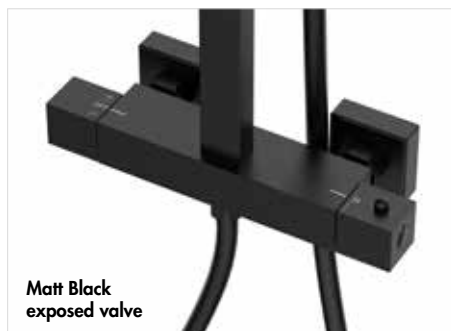

Brushed Brass
exposed valve

Matt Black
exposed valve