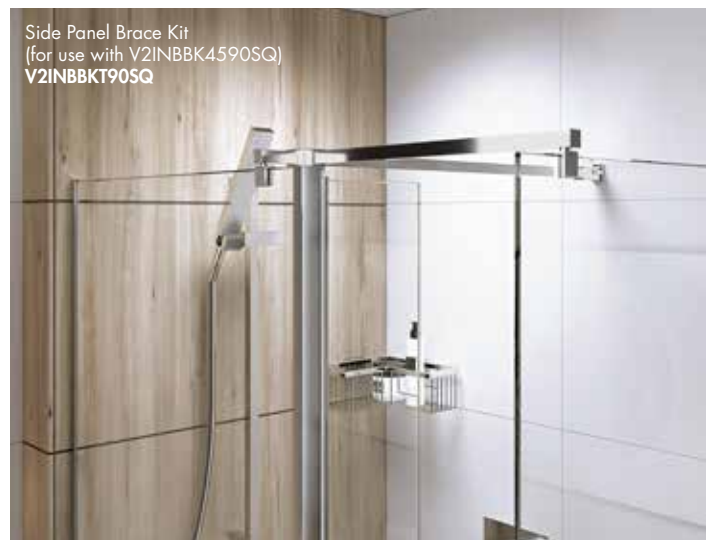

All dimensions in mm. All measurements are approximate and subject to standard tolerances.
*For use straight back to wall or can be cut to 45° if required for corner fixing as illustrated

INSTINCT®

Wetrooms

Instinct 8 + 10 Wetroom Panels

Bracing Bars