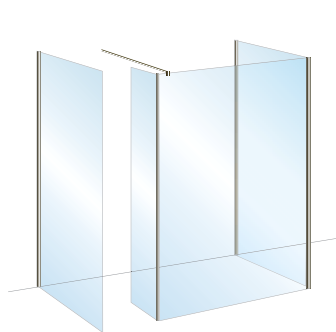

Configuration 9

Corner Panel x 2

Glass to Glass Panel

Deflector Panel

Low Level Brace Kit