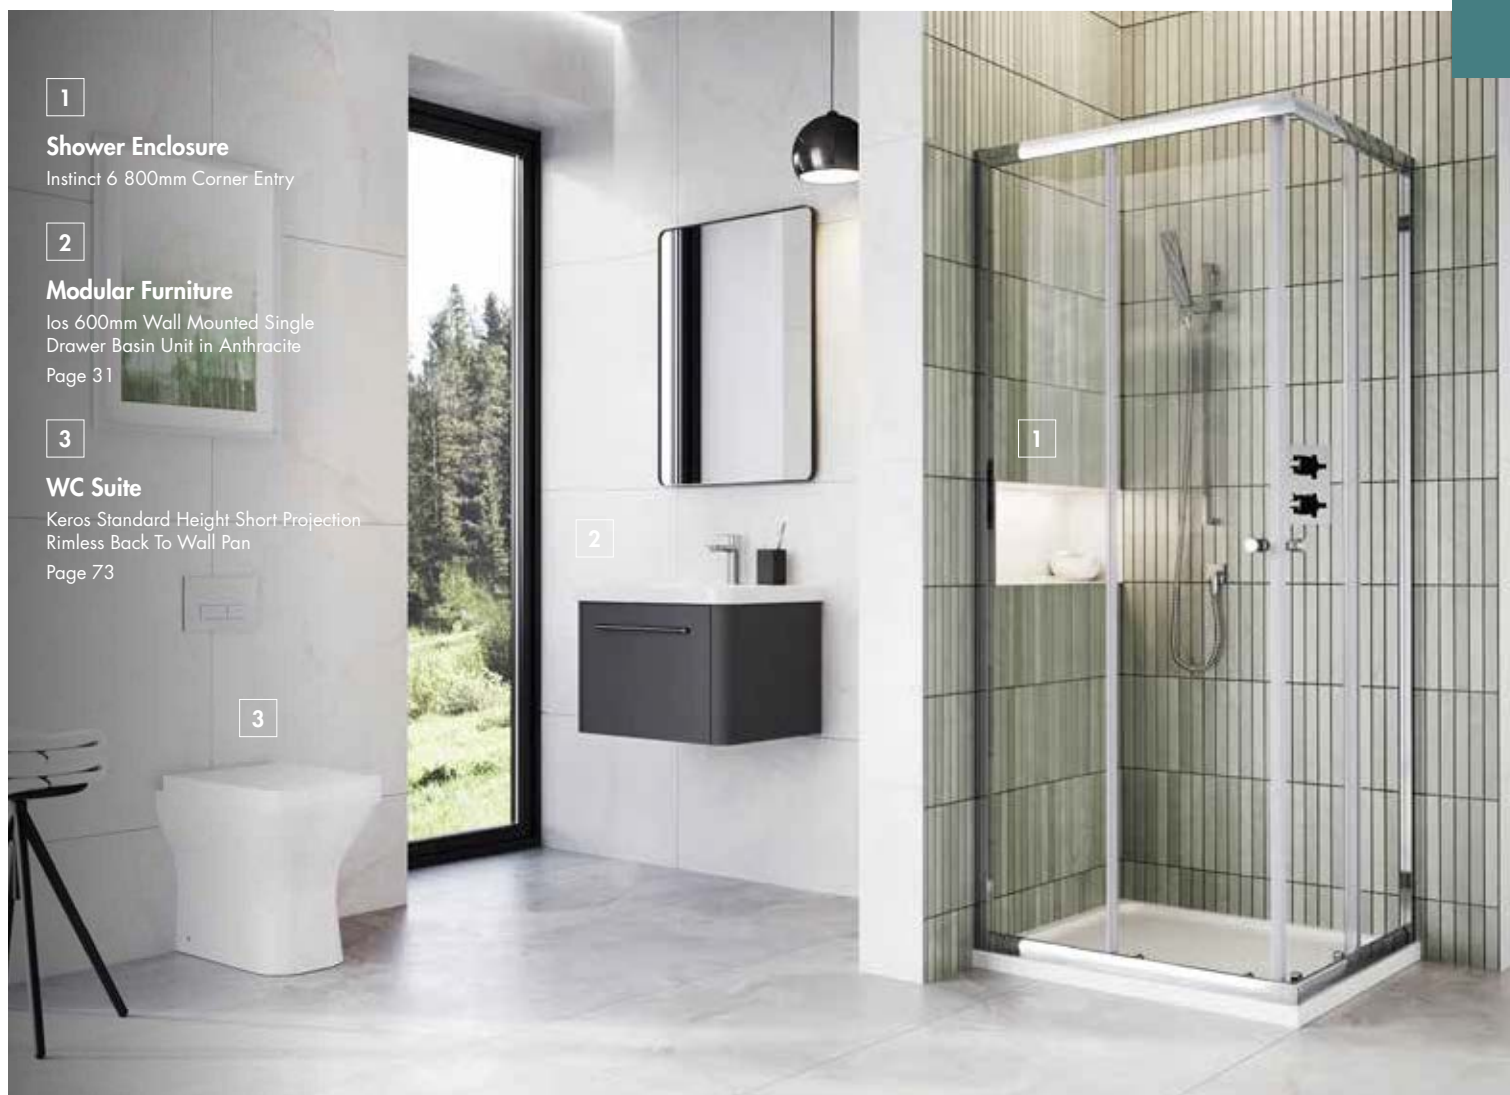

Instinct 6

1

Shower Enclosure

Instinct 6 800mm Corner Entry

2

Modular Furniture

Ios 600mm Wall Mounted Single
Drawer Basin Unit in Anthracite
Page 31

3

WC Suite

Keros Standard Height Short Projection
Rimless Back To Wall Pan
Page 73

Instinct 6 Corner Entry

Finish – Chrome (including top cover caps)

Dimensions – 1900(h) mm

Assembly – Easy installation

Corner Entry				
	Size	Door Opening Aperture	Adjustment	
V2INC7CS	700mm	330mm	665-690mm	£537.00
V2INC76CS	760mm	375mm	725-750mm	£542.00
V2INC8CS	800mm	400mm	765-790mm	£593.00
V2INC9CS	900mm	470mm	865-890mm	£655.00
V2INC10CS	1000mm	545mm	965-990mm	£703.00

Offset Corner Entry				
	Size	Door Opening Aperture	Adjustment	
V2INC79CS	700 x 900mm	400mm	665-690 / 865-890mm	£613.00
V2INC769CS	760 x 900mm	425mm	725-750 / 865-890mm	£613.00
V2INC7610CS	760 x 1000mm	460mm	725-750 / 965-990mm	£639.00
V2INC89CS	800 x 900mm	435mm	765-790 / 865-890mm	£639.00
V2INC810CS	800 x 1000mm	510mm	765-790 / 965-990mm	£644.00
V2INC812CS	800 x 1200mm	545mm	765-790 / 1165-1190mm	£686.00

Extension Profile		
	Size	
V2INZEXT	40mm	£72.00