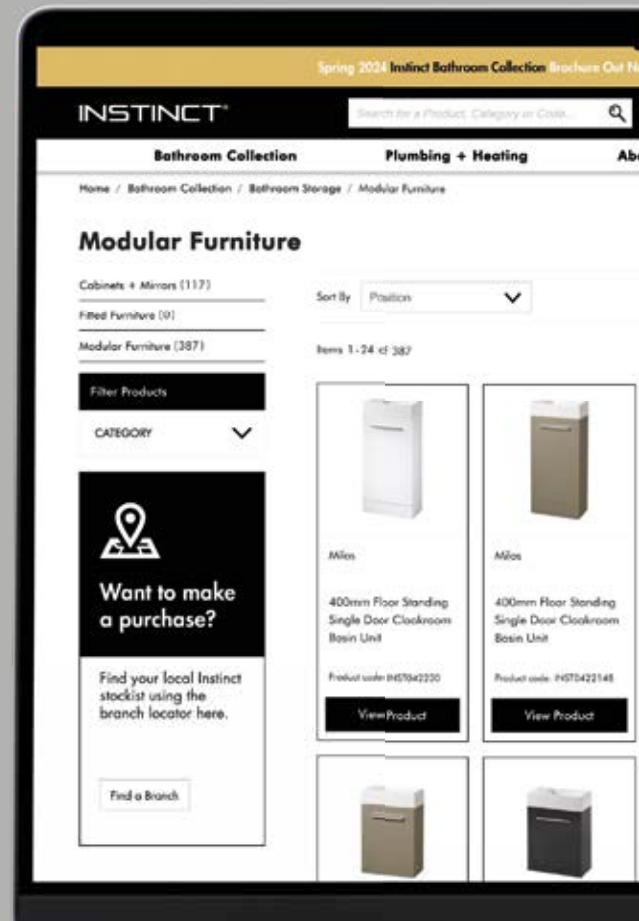

INSTINCT®

New
Website
Live!

What's new on instinctproducts.co.uk

Log-on and keep up-to-date with all the latest product launches and news from Instinct + Instinct Pro.

- ✓ **Over 3,000 products online**
Enhanced search functionality – search by code, colour or description to find what you need
- ✓ **Instinct + Instinct Pro collections online**
Find the product you need at the click of a button
- ✓ **Download documents**
Product specification, installation guides + brochures
- ✓ **Find your nearest branch**
Use the branch finder to make your purchase, discover what our member branches can do for you
- ✓ **Social channels**
Like and subscribe for all the latest news + posts