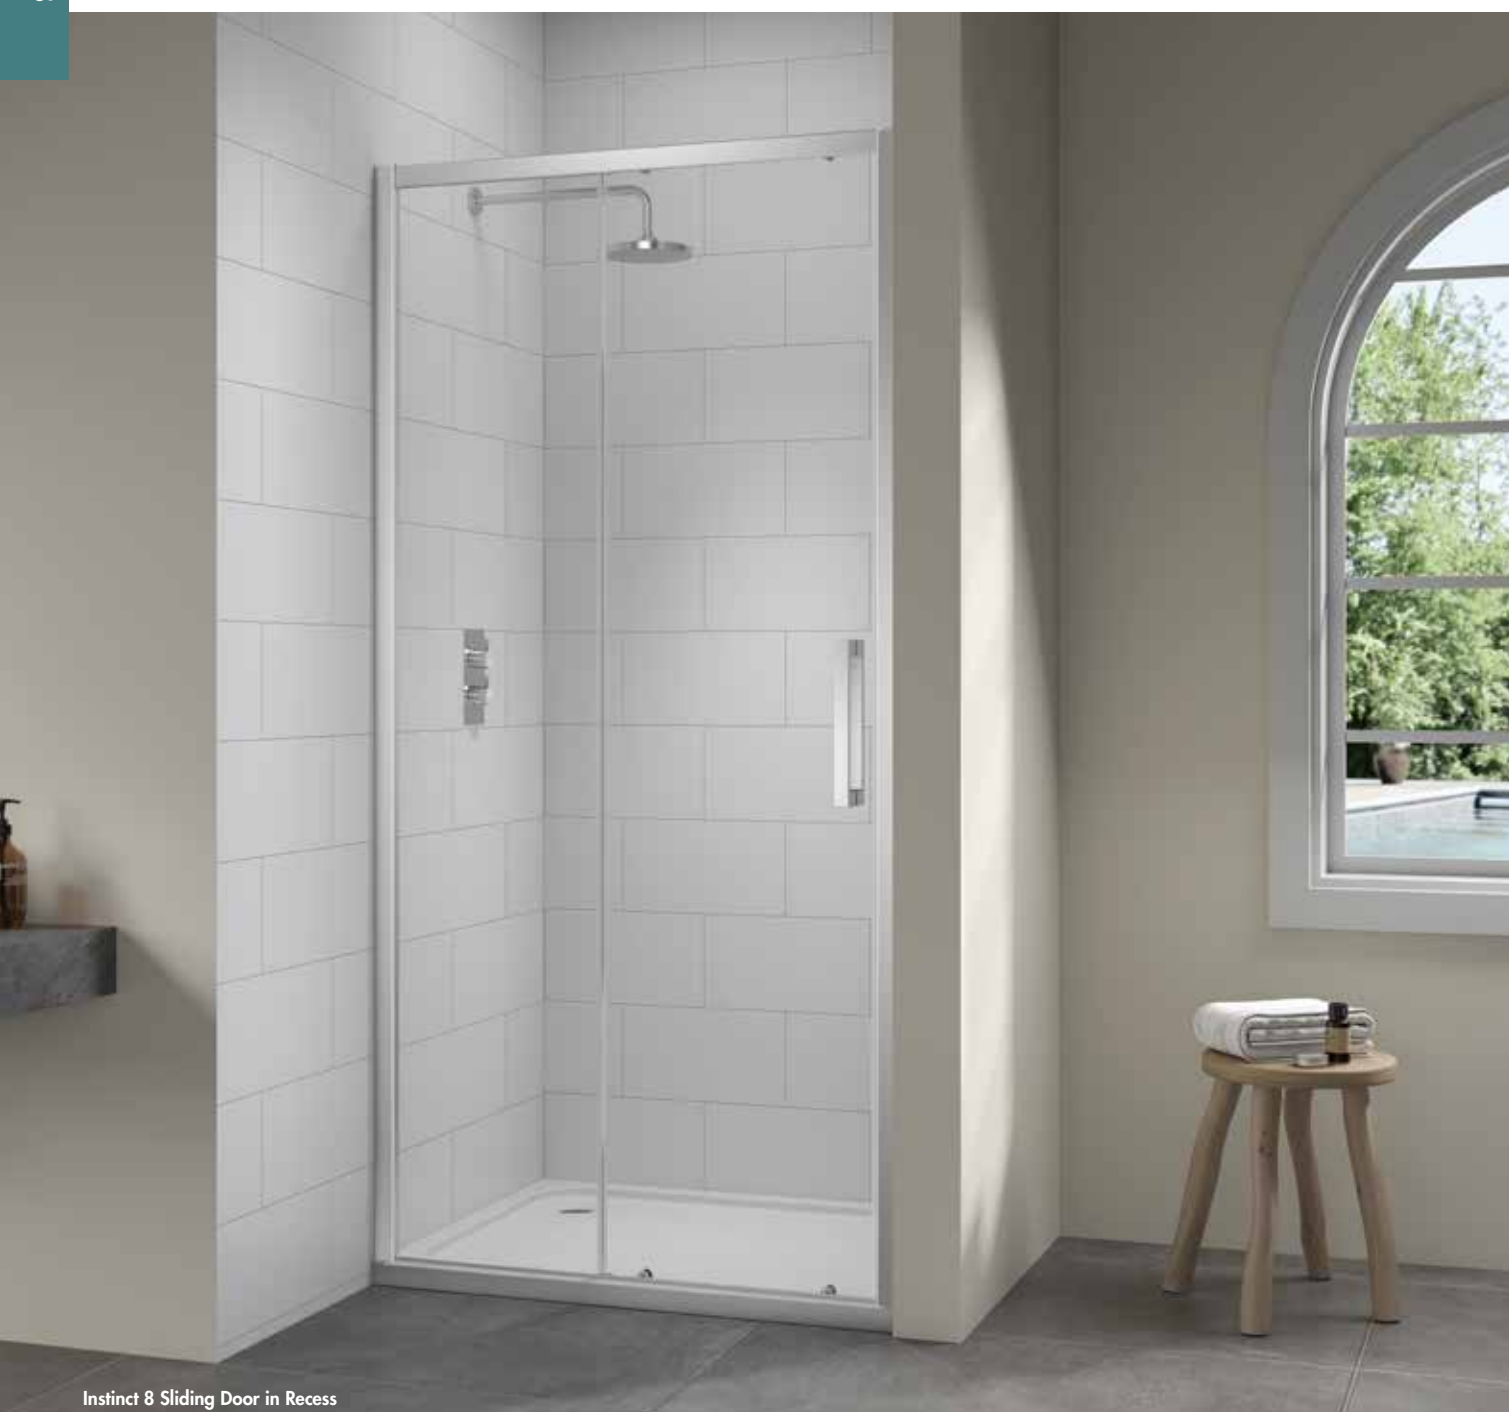

Double Door Quadrants

	Size	Adjustment	
INS02A0N	800mm	760-780mm	£1102.00
INS02B0N	900mm	860-880mm	£1102.00

Instinct 8

Guarantees

10 Years
on Instinct 8 Shower Enclosures

Instinct 8 Sliding Door in Recess

Instinct 8 Sliding Doors