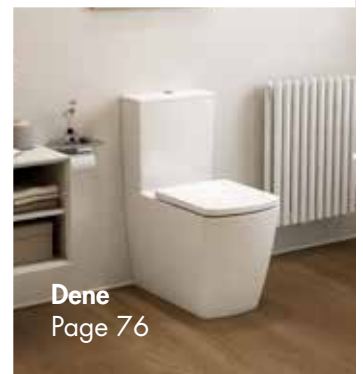

Sanitaryware

Section	Page No.
Sanitaryware	
Traditional Sanitaryware	
Hemsworth	66
Kinsley	70
Contemporary Sanitaryware	
Keros	72
Dene	76
Espada	78
Firbeck	82
Brierley	84
Samos	86
Lissett	88
Wave	90
Loch	94
Ecstasy	96
new Eske	98
Skean	100
Nuance	102
Tulla	106
Instinct Pro	109

Sanitaryware Accessories

WC Pillar Units	110
Smart WCs	112
Cloakroom Basins	114
Overflow Caps	114
Vessel Basins	115
Toilet Seats	116
Toilet Seat Hinge Covers	116

What's new and trending this season...