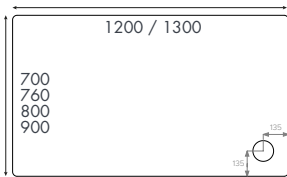

Standard + Anti Slip Trays

Finish – White

Material – 45mm acrylic capped stone resin shower tray

Waste – 90mm fast flow waste also available

Compatibility – Fully compatible with the Instinct shower enclosure ranges

Components – Available with leg and panel set to raise off the floor

Safety – Anti slip rated to Class C standard

Low Profile Standard Trays		
H970100	900 x 700mm	£280.00
H976100	900 x 760mm	£351.00
H980100	900 x 800mm	£303.00
H1070100	1000 x 700mm	£312.00
H1076100	1000 x 760mm	£312.00
H1080100	1000 x 800mm	£312.00
H1090100	1000 x 900mm	£312.00
H1176100	1100 x 760mm	£329.00
H1180100	1100 x 800mm	£329.00
H1190100	1100 x 900mm	£329.00
H1270100	1200 x 700mm	£312.00
H1276100	1200 x 760mm	£312.00
H1280100	1200 x 800mm	£323.00
H1290100	1200 x 900mm	£375.00
H1380100	1300 x 800mm	£497.00
H1470100	1400 x 700mm	£511.00
H1480100	1400 x 800mm	£514.00
H1490100	1400 x 900mm	£514.00
H1570100	1500 x 700mm	£511.00
H1576100	1500 x 760mm	£511.00
H1580100	1500 x 800mm	£514.00
H1590100	1500 x 900mm	£524.00
H1670100	1600 x 700mm	£652.00
H1676100	1600 x 760mm	£669.00
H1680100	1600 x 800mm	£677.00
H1690100	1600 x 900mm	£677.00
H1770100	1700 x 700mm	£677.00
H1776100	1700 x 760mm	£677.00
H1780100	1700 x 800mm	£677.00
H1790100	1700 x 900mm	£704.00
H1880100	1800 x 800mm	£831.00

Low Profile Anti Slip Trays		
ASH970100	900 x 700mm	£309.00
ASH976100	900 x 760mm	£386.00
ASH980100	900 x 800mm	£333.00
ASH1070100	1000 x 700mm	£344.00
ASH1076100	1000 x 760mm	£344.00
ASH1080100	1000 x 800mm	£344.00
ASH1090100	1000 x 900mm	£344.00
ASH1176100	1100 x 760mm	£361.00
ASH1180100	1100 x 800mm	£361.00
ASH1190100	1100 x 900mm	£361.00
ASH1270100	1200 x 700mm	£344.00
ASH1276100	1200 x 760mm	£344.00
ASH1280100	1200 x 800mm	£356.00
ASH1290100	1200 x 900mm	£413.00
ASH1380100	1300 x 800mm	£547.00
ASH1470100	1400 x 700mm	£562.00
ASH1480100	1400 x 800mm	£567.00
ASH1490100	1400 x 900mm	£567.00
ASH1570100	1500 x 700mm	£562.00
ASH1576100	1500 x 760mm	£562.00
ASH1580100	1500 x 800mm	£567.00
ASH1590100	1500 x 900mm	£576.00
ASH1670100	1600 x 700mm	£718.00
ASH1676100	1600 x 760mm	£735.00
ASH1680100	1600 x 800mm	£746.00
ASH1690100	1600 x 900mm	£746.00
ASH1770100	1700 x 700mm	£746.00
ASH1776100	1700 x 760mm	£746.00
ASH1780100	1700 x 800mm	£746.00
ASH1790100	1700 x 900mm	£774.00
ASH1880100	1800 x 800mm	£914.00