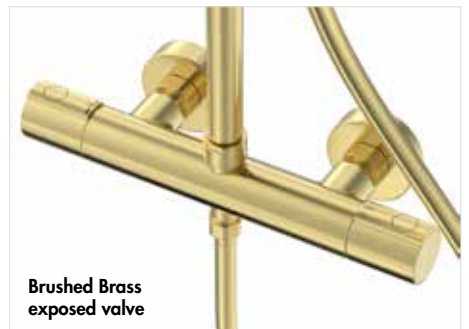

Keros

Guarantees

10 Years on Keros Showers

new