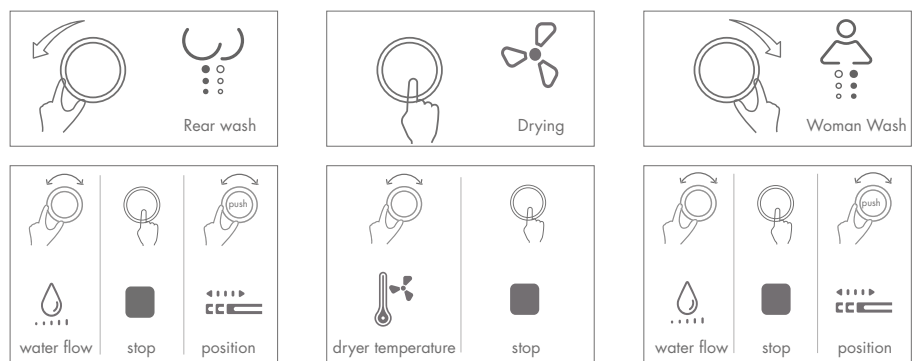

Details Make The Design

Delicate feel, light guide with comfortable operation. Micromesh texture with intuitive touch. Many features with one control.