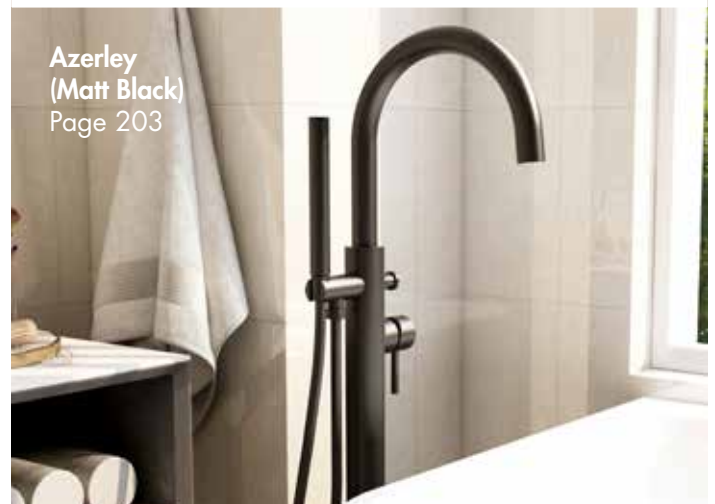

Bathroom Taps, Wastes + Accessories

Section Page No.

Bathroom Taps

Traditional Taps

Hemsworth Lever	198
Hemsworth	200

Contemporary Taps

new Azerley	202
Waterfall	205
Elion	206
Paragon	209
Loch	210
Broxa Curve	212
Broxa Square	213
Firth	214
Nuance	216
Ecstasy	218
Ecstasy Blade	221
Espada	222
Visio	223
Maverick	223

Wastes

new Basin Wastes	224
new Basin Traps	225
new Shower Wastes	225
new Bath Wastes	226

Accessories

new Kyloe	228
new Coco	229
new Sofija	230
new Liberty	231
new Capital	232
new Restore	233
new Case	234
Baskets	235

Lighting + Ventilation

Ventilation	236
Lighting	237

What's new and trending this season...