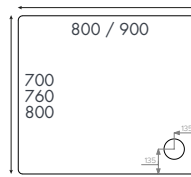

Standard + Anti Slip Trays

Finish – White

Material – 45mm acrylic capped stone resin shower tray

Waste – 90mm fast flow waste also available

Compatibility – Fully compatible with the Instinct shower enclosure ranges

Components – Available with leg and panel set to raise off the floor

Safety – Anti slip rated to Class C standard

Low Profile Standard Trays		
H970100	900 x 700mm	£280.00
H976100	900 x 760mm	£351.00
H980100	900 x 800mm	£303.00
H1070100	1000 x 700mm	£312.00
H1076100	1000 x 760mm	£312.00
H1080100	1000 x 800mm	£312.00
H1090100	1000 x 900mm	£312.00
H1176100	1100 x 760mm	£329.00
H1180100	1100 x 800mm	£329.00
H1190100	1100 x 900mm	£329.00
H1270100	1200 x 700mm	£312.00
H1276100	1200 x 760mm	£312.00
H1280100	1200 x 800mm	£323.00
H1290100	1200 x 900mm	£375.00
H1380100	1300 x 800mm	£497.00
H1470100	1400 x 700mm	£511.00
H1480100	1400 x 800mm	£514.00
H1490100	1400 x 900mm	£514.00
H1570100	1500 x 700mm	£511.00
H1576100	1500 x 760mm	£511.00
H1580100	1500 x 800mm	£514.00
H1590100	1500 x 900mm	£524.00
H1670100	1600 x 700mm	£652.00
H1676100	1600 x 760mm	£669.00
H1680100	1600 x 800mm	£677.00
H1690100	1600 x 900mm	£677.00
H1770100	1700 x 700mm	£677.00
H1776100	1700 x 760mm	£677.00
H1780100	1700 x 800mm	£677.00
H1790100	1700 x 900mm	£704.00
H1880100	1800 x 800mm	£831.00

Low Profile Anti Slip Trays		
ASH970100	900 x 700mm	£309.00
ASH976100	900 x 760mm	£386.00
ASH980100	900 x 800mm	£333.00
ASH1070100	1000 x 700mm	£344.00
ASH1076100	1000 x 760mm	£344.00
ASH1080100	1000 x 800mm	£344.00
ASH1090100	1000 x 900mm	£344.00
ASH1176100	1100 x 760mm	£361.00
ASH1180100	1100 x 800mm	£361.00
ASH1190100	1100 x 900mm	£361.00
ASH1270100	1200 x 700mm	£344.00
ASH1276100	1200 x 760mm	£344.00
ASH1280100	1200 x 800mm	£356.00
ASH1290100	1200 x 900mm	£413.00
ASH1380100	1300 x 800mm	£547.00
ASH1470100	1400 x 700mm	£562.00
ASH1480100	1400 x 800mm	£567.00
ASH1490100	1400 x 900mm	£567.00
ASH1570100	1500 x 700mm	£562.00
ASH1576100	1500 x 760mm	£562.00
ASH1580100	1500 x 800mm	£567.00
ASH1590100	1500 x 900mm	£576.00
ASH1670100	1600 x 700mm	£718.00
ASH1676100	1600 x 760mm	£735.00
ASH1680100	1600 x 800mm	£746.00
ASH1690100	1600 x 900mm	£746.00
ASH1770100	1700 x 700mm	£746.00
ASH1776100	1700 x 760mm	£746.00
ASH1780100	1700 x 800mm	£746.00
ASH1790100	1700 x 900mm	£774.00
ASH1880100	1800 x 800mm	£914.00