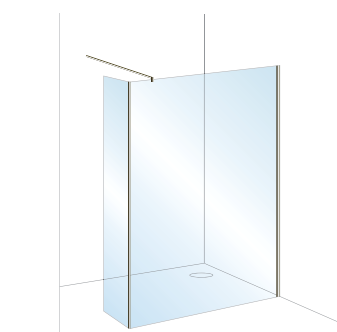

Configuration 7

Corner Panel

Pivoting Deflector Panel

Low Level Brace Kit