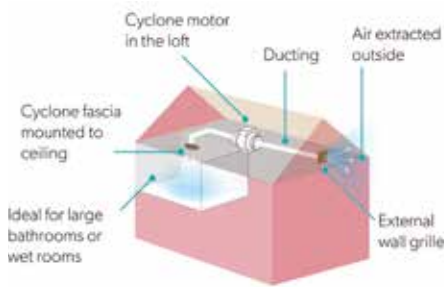

Ventilation

Inline Fans*

Cyclone High Powered Inline Fans

Extraction Rate – 210m³/hr
Overall Dimensions – 145(ø) x 15(d) mm

*Includes extraction kit

An inline fan is where the fan motor is remotely sited within the loft space and is connected to the fascia and external wall grille by the supplied flexible ducting.