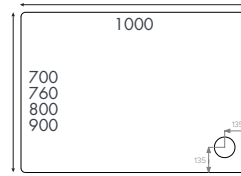

Standard + Anti Slip Trays

Finish – White

Material – 45mm acrylic capped stone resin shower tray

Waste – 90mm fast flow waste also available

Compatibility – Fully compatible with the Instinct shower enclosure ranges

Components – Available with leg and panel set to raise off the floor

Safety – Anti slip rated to Class C standard

Low Profile Standard Trays		
H970100	900 x 700mm	£280.00
H976100	900 x 760mm	£351.00
H980100	900 x 800mm	£303.00
H1070100	1000 x 700mm	£312.00
H1076100	1000 x 760mm	£312.00
H1080100	1000 x 800mm	£312.00
H1090100	1000 x 900mm	£312.00
H1176100	1100 x 760mm	£329.00
H1180100	1100 x 800mm	£329.00
H1190100	1100 x 900mm	£329.00
H1270100	1200 x 700mm	£312.00
H1276100	1200 x 760mm	£312.00
H1280100	1200 x 800mm	£323.00
H1290100	1200 x 900mm	£375.00
H1380100	1300 x 800mm	£497.00
H1470100	1400 x 700mm	£511.00
H1480100	1400 x 800mm	£514.00
H1490100	1400 x 900mm	£514.00
H1570100	1500 x 700mm	£511.00
H1576100	1500 x 760mm	£511.00
H1580100	1500 x 800mm	£514.00
H1590100	1500 x 900mm	£524.00
H1670100	1600 x 700mm	£652.00
H1676100	1600 x 760mm	£669.00
H1680100	1600 x 800mm	£677.00
H1690100	1600 x 900mm	£677.00
H1770100	1700 x 700mm	£677.00
H1776100	1700 x 760mm	£677.00
H1780100	1700 x 800mm	£677.00
H1790100	1700 x 900mm	£704.00
H1880100	1800 x 800mm	£831.00

Low Profile Anti Slip Trays		
ASH970100	900 x 700mm	£309.00
ASH976100	900 x 760mm	£386.00
ASH980100	900 x 800mm	£333.00
ASH1070100	1000 x 700mm	£344.00
ASH1076100	1000 x 760mm	£344.00
ASH1080100	1000 x 800mm	£344.00
ASH1090100	1000 x 900mm	£344.00
ASH1176100	1100 x 760mm	£361.00
ASH1180100	1100 x 800mm	£361.00
ASH1190100	1100 x 900mm	£361.00
ASH1270100	1200 x 700mm	£344.00
ASH1276100	1200 x 760mm	£344.00
ASH1280100	1200 x 800mm	£356.00
ASH1290100	1200 x 900mm	£413.00
ASH1380100	1300 x 800mm	£547.00
ASH1470100	1400 x 700mm	£562.00
ASH1480100	1400 x 800mm	£567.00
ASH1490100	1400 x 900mm	£567.00
ASH1570100	1500 x 700mm	£562.00
ASH1576100	1500 x 760mm	£562.00
ASH1580100	1500 x 800mm	£567.00
ASH1590100	1500 x 900mm	£576.00
ASH1670100	1600 x 700mm	£718.00
ASH1676100	1600 x 760mm	£735.00
ASH1680100	1600 x 800mm	£746.00
ASH1690100	1600 x 900mm	£746.00
ASH1770100	1700 x 700mm	£746.00
ASH1776100	1700 x 760mm	£746.00
ASH1780100	1700 x 800mm	£746.00
ASH1790100	1700 x 900mm	£774.00
ASH1880100	1800 x 800mm	£914.00