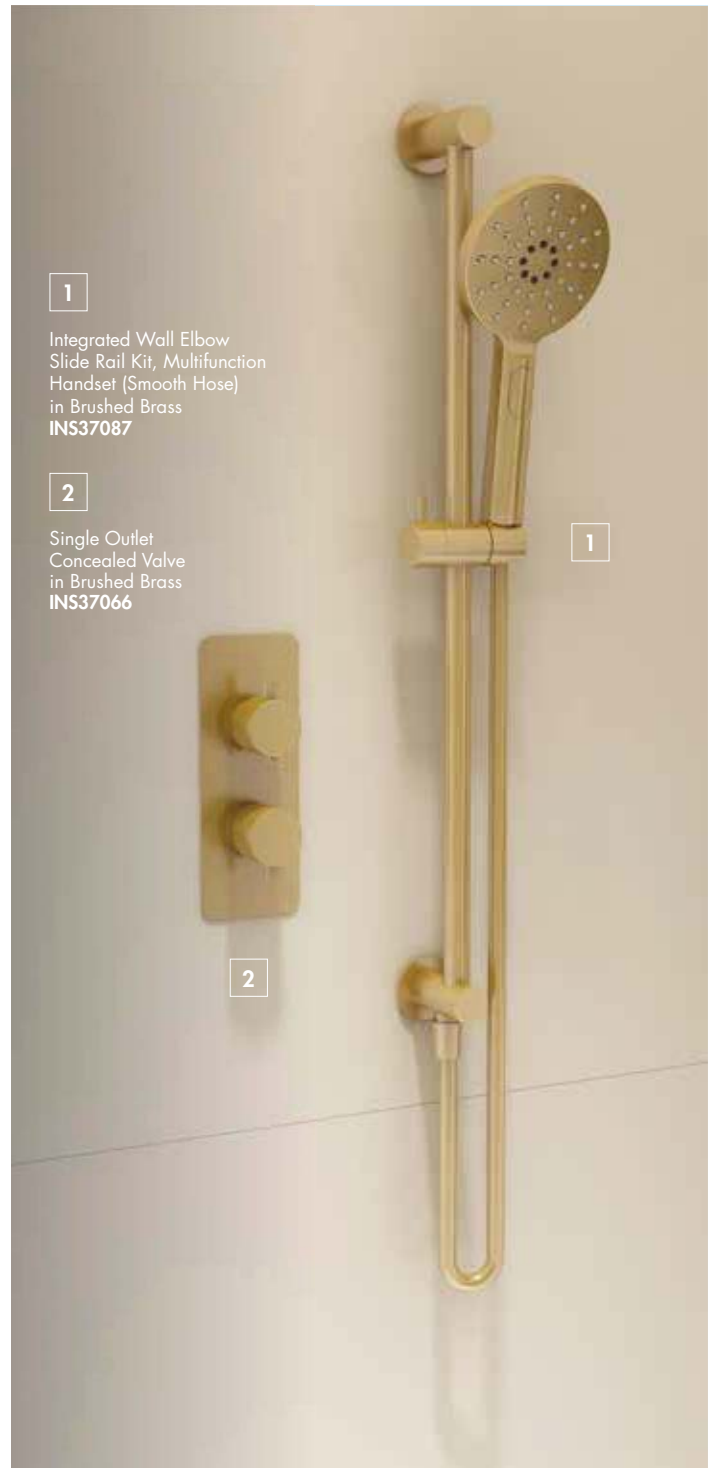

Create Your Own Shower

Guarantees

10 Years on Concealed Showers

5 Years on Valve Working Parts

1 Year on Shower Kit Components