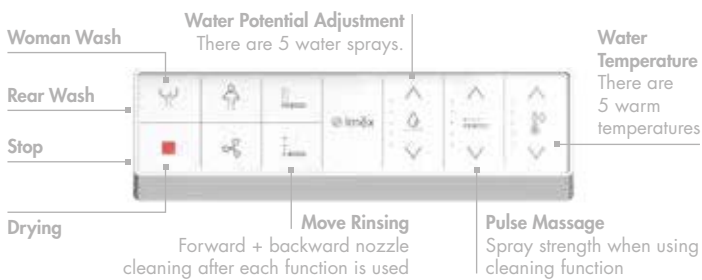

Intelligent Toilet Control

Remote Control

Simple and clean design with functional operation at a glance. Modern and ergonomic design make the controller more comfortable to use + operate.

One rotary knob control, easy operation