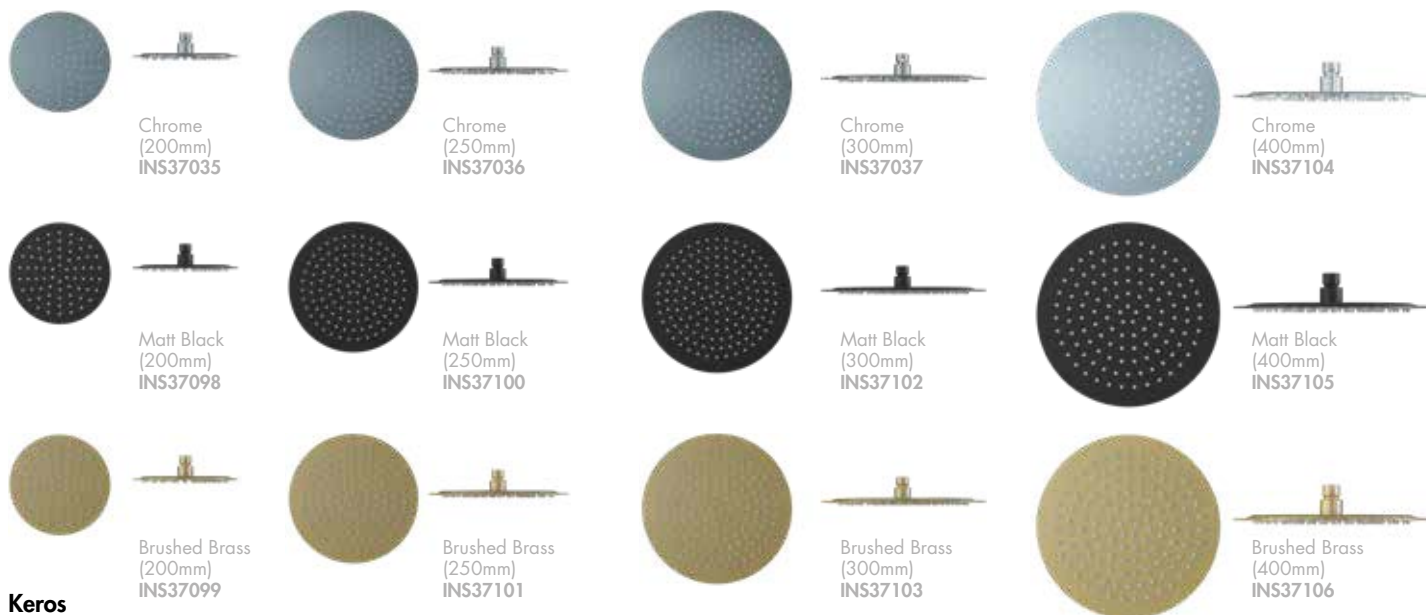

Design – Square
Shower Head Size – 200mm
Shower Arm Length – 400mm

200mm Fixed Head Kits

INS37015	Chrome (ABS Head)	£59.00
INS37016	Chrome (Slimline Head)	£76.00

Shower Kit Components

Shower Heads

Keros

Design – Round