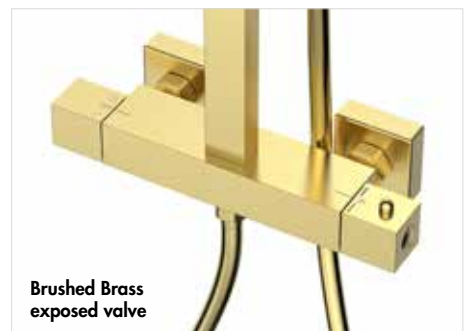

Brushed Brass
exposed valve