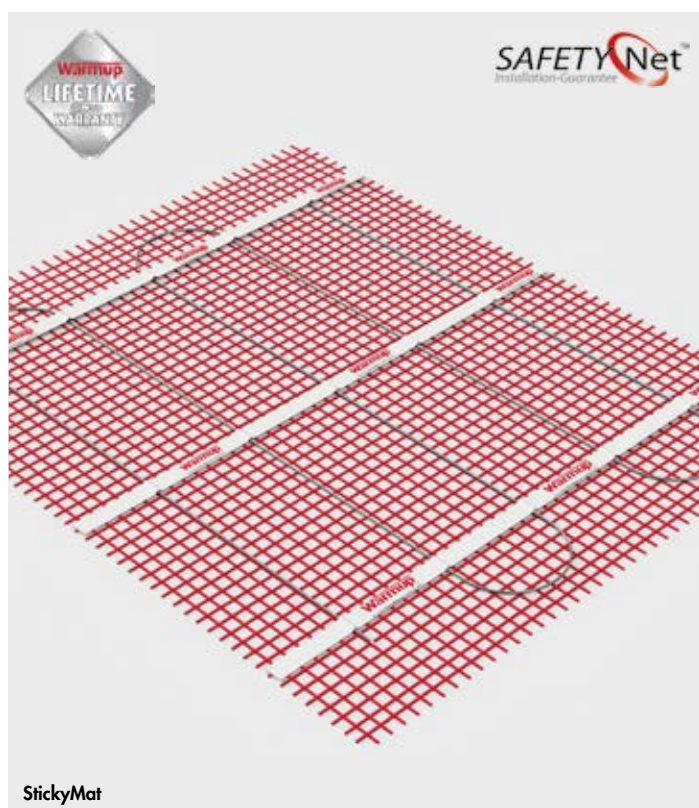

Materials

Warmup Guarantees
The world's best-selling floor heating brand™ **3** Lifetime on Warmup Thermostats

StickyMat

- The thinnest dual-fluoropolymer coated heating wire (less than 1.8mm diameter)
- StickyMat with pressure sensitive adhesive, for the fastest and most secure installation
- Can be repositioned easily without losing adhesion
- The pressure sensitive adhesive ensures that no wire or mesh is raised when tiling or covering with a self-levelling compound