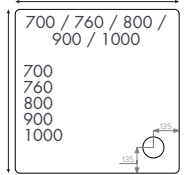

Standard + Anti Slip Trays

Finish – White

Material – 45mm acrylic capped stone resin shower tray

Waste – 90mm fast flow waste also available

Compatibility – Fully compatible with the Instinct shower enclosure ranges

Components – Available with leg and panel set to raise off the floor

Safety – Anti slip rated to Class C standard

Low Profile Standard Trays

H70100	700 x 700mm	£184.00
H76100	760 x 760mm	£186.00
H80100	800 x 800mm	£207.00
H90100	900 x 900mm	£274.00
H100100	1000 x 1000mm	£319.00

Low Profile Anti Slip Trays

ASH70100	700 x 700mm	£203.00
ASH76100	760 x 760mm	£205.00
ASH80100	800 x 800mm	£229.00
ASH90100	900 x 900mm	£302.00
ASH100100	1000 x 1000mm	£352.00