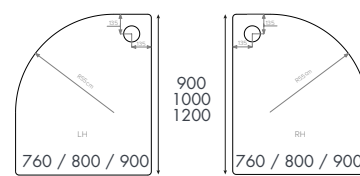

Wastes

HW90	Shower Trap 90mm Waste (Bagged)	£62.00
LPWT016	Waste Cover in Black	£37.00

Shower Trays

Offset Quadrant Shower Trays

Quad flat to floor

from
£359

**Anti Slip
Option**

Standard + Anti Slip Trays