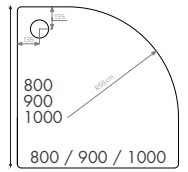

Standard + Anti Slip Trays

Finish – White

Material – 45mm acrylic capped stone resin shower tray

Waste – 90mm fast flow waste also available

Compatibility – Fully compatible with the Instinct shower enclosure ranges

Components – Available with leg and panel set to raise off the floor

Safety – Anti slip rated to Class C standard

Low Profile Standard Trays

H80Q100	800mm	£280.00
H90Q100	900mm	£295.00
H100Q100	1000mm	£382.00

Low Profile Anti Slip Trays

ASH80Q100	800mm	£309.00
ASH90Q100	900mm	£325.00
ASH100Q100	1000mm	£422.00