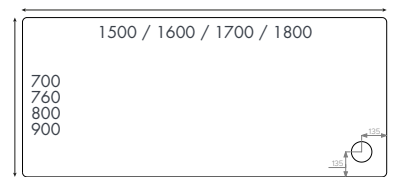

Standard + Anti Slip Trays

Finish – White

Material – 45mm acrylic capped stone resin shower tray

Waste – 90mm fast flow waste also available

Compatibility – Fully compatible with the Instinct shower enclosure ranges

Components – Available with leg and panel set to raise off the floor

Safety – Anti slip rated to Class C standard

from
£280

Anti Slip Option

Low Profile Standard Trays		
H970100	900 x 700mm	£280.00
H976100	900 x 760mm	£351.00
H980100	900 x 800mm	£303.00
H1070100	1000 x 700mm	£312.00
H1076100	1000 x 760mm	£312.00
H1080100	1000 x 800mm	£312.00
H1090100	1000 x 900mm	£312.00
H1176100	1100 x 760mm	£329.00
H1180100	1100 x 800mm	£329.00
H1190100	1100 x 900mm	£329.00
H1270100	1200 x 700mm	£312.00
H1276100	1200 x 760mm	£312.00
H1280100	1200 x 800mm	£323.00
H1290100	1200 x 900mm	£375.00
H1380100	1300 x 800mm	£497.00
H1470100	1400 x 700mm	£511.00
H1480100	1400 x 800mm	£514.00
H1490100	1400 x 900mm	£514.00
H1570100	1500 x 700mm	£511.00
H1576100	1500 x 760mm	£511.00
H1580100	1500 x 800mm	£514.00
H1590100	1500 x 900mm	£524.00
H1670100	1600 x 700mm	£652.00
H1676100	1600 x 760mm	£669.00
H1680100	1600 x 800mm	£677.00
H1690100	1600 x 900mm	£677.00
H1770100	1700 x 700mm	£677.00
H1776100	1700 x 760mm	£677.00
H1780100	1700 x 800mm	£677.00
H1790100	1700 x 900mm	£704.00
H1880100	1800 x 800mm	£831.00

Low Profile Anti Slip Trays		
ASH970100	900 x 700mm	£309.00
ASH976100	900 x 760mm	£386.00
ASH980100	900 x 800mm	£333.00
ASH1070100	1000 x 700mm	£344.00
ASH1076100	1000 x 760mm	£344.00
ASH1080100	1000 x 800mm	£344.00
ASH1090100	1000 x 900mm	£344.00
ASH1176100	1100 x 760mm	£361.00
ASH1180100	1100 x 800mm	£361.00
ASH1190100	1100 x 900mm	£361.00
ASH1270100	1200 x 700mm	£344.00
ASH1276100	1200 x 760mm	£344.00
ASH1280100	1200 x 800mm	£356.00
ASH1290100	1200 x 900mm	£413.00
ASH1380100	1300 x 800mm	£547.00
ASH1470100	1400 x 700mm	£562.00
ASH1480100	1400 x 800mm	£567.00
ASH1490100	1400 x 900mm	£567.00
ASH1570100	1500 x 700mm	£562.00
ASH1576100	1500 x 760mm	£562.00
ASH1580100	1500 x 800mm	£567.00
ASH1590100	1500 x 900mm	£576.00
ASH1670100	1600 x 700mm	£718.00
ASH1676100	1600 x 760mm	£735.00
ASH1680100	1600 x 800mm	£746.00
ASH1690100	1600 x 900mm	£746.00
ASH1770100	1700 x 700mm	£746.00
ASH1776100	1700 x 760mm	£746.00
ASH1780100	1700 x 800mm	£746.00
ASH1790100	1700 x 900mm	£774.00
ASH1880100	1800 x 800mm	£914.00