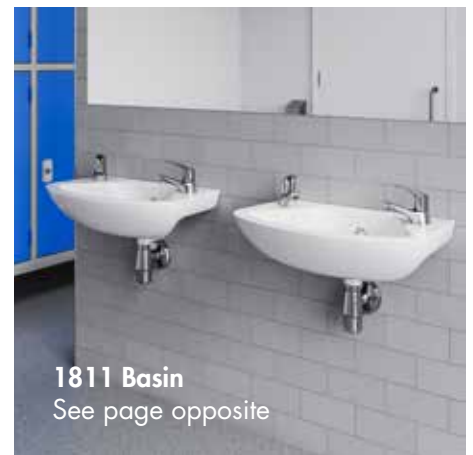

Atlas Commercial

Basin Options

400mm Portsmouth Basin (No Chain Stay Hole Punching)

Dimensions – 180(h) x 400(w) x 364(d) mm

PORT40BA1FN 400mm One Taphole Basin £109.00

PORT40BA2FN 400mm Two Taphole Basin £109.00

BRACKPORT Heavy Duty Bracket £162.00

Basin Options

500mm Portsmouth Basin (No Overflow or Chain Stay Hole Punching)

Dimensions – 180(h) x 500(w) x 421(d) mm

PORT50BA1LHNN 500mm One Taphole Left Hand Basin £110.00

PORT50BA1RHNN 500mm One Taphole Right Hand Basin £110.00

BRACKPORT Heavy Duty Bracket £162.00

400mm Portsmouth Basin (No Overflow or Chain Stay Hole Punching)

Dimensions – 180(h) x 400(w) x 364(d) mm

PORT40BA2NN 400mm Two Taphole Basin £109.00

BRACKPORT Heavy Duty Bracket £162.00

Basin Options

500mm Portsmouth Basin (No Overflow or Chain Stay Hole Punching)

Dimensions – 180(h) x 500(w) x 421(d) mm

PORT50BA2FN 500mm Two Taphole – No Chain Stay Hole £110.00

PORT50BA2NN 500mm Two Taphole – No Overflow or Chain Stay Hole £110.00

BRACKPORT Heavy Duty Bracket £162.00