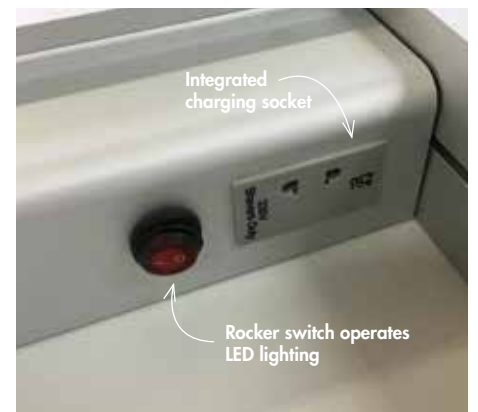

Adjustable glass shelves

Integrated
charging socketRocker switch operates
LED lighting

INST06058 + INST06056

INST06059 + INST06057

Marsett Aluminium Cabinet

Shelves – Two shelves (Adjustable)

Doors – Single sided mirror doors, soft close hinges