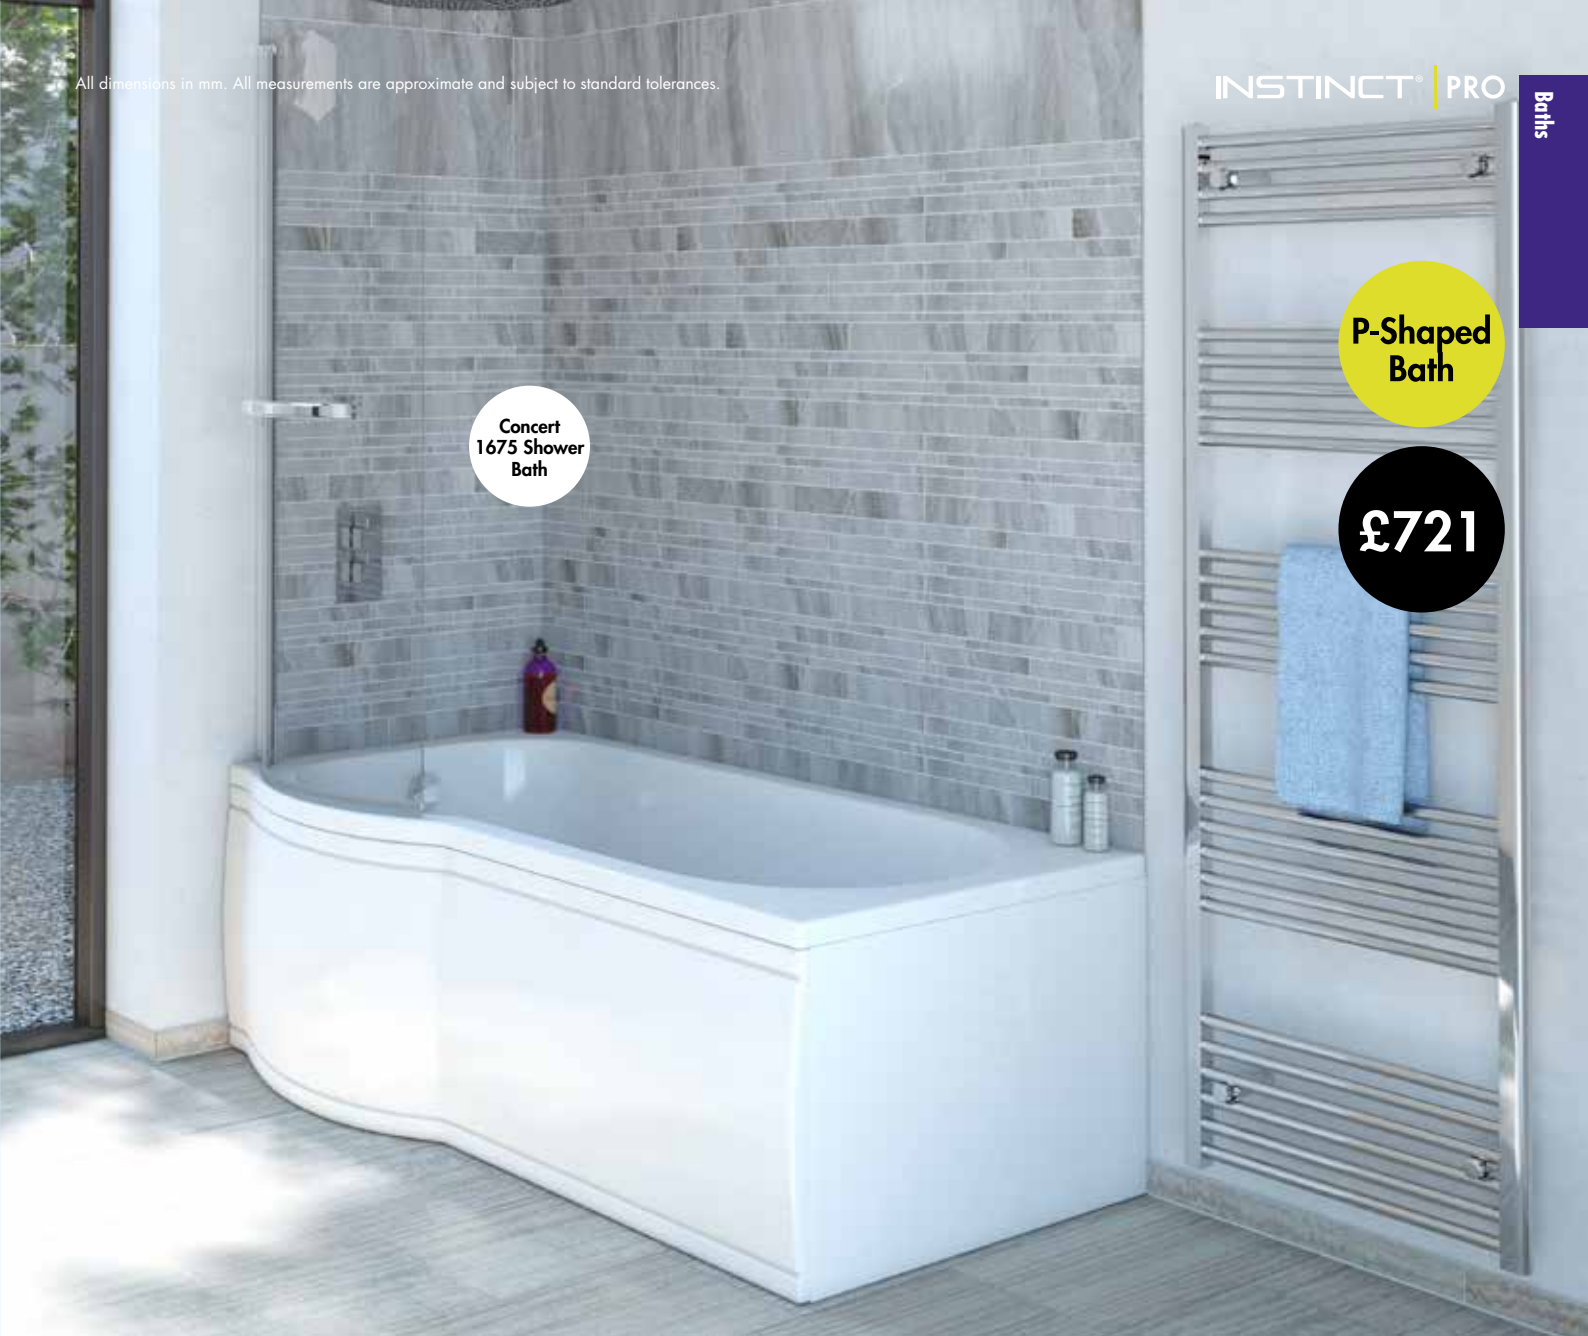

All dimensions in mm. All measurements are approximate and subject to standard tolerances.

Concert
1675 Shower
Bath

P-Shaped
Bath

£721

Concert P-Shaped Shower Baths

Finish – White

Tapholes – Can be drilled

Waste – Not included

Overflow – Not included

Feet – Adjustable

Dimensions –

515(h) x 1675(w) x 850/750(d) mm (1675 Shower Bath)

515(h) x 1500(w) x 850/700(d) mm (1500 Shower Bath)

220
Litres

225
Litres

1500mm 1675mm

Left Handed Baths

1675 Shower Bath

1675 x 850 Shower Bath	352810WT	£361.00
1675 P-Shaped Bath Side Panel	352812WT	£97.00
750 Bath End Panel	352813WT	£49.00
P-Shaped Bath Screen	352896WT	£214.00
		Total £721.00

1500 Shower Bath

1500 x 850 Shower Bath	352820WT	£361.00
1500 P-Shaped Bath Side Panel	352822WT	£97.00
700 Bath End Panel	352823WT	£49.00
P-Shaped Bath Screen	352896WT	£214.00
		Total £721.00

Right Handed Baths

1675 Shower Bath

1675 x 850 Shower Bath	352811WT	£361.00
1675 P-Shaped Bath Side Panel	352812WT	£97.00
750 Bath End Panel	352813WT	£49.00
P-Shaped Bath Screen	352896WT	£214.00
		Total £721.00

1500 Shower Bath

1500 x 850 Shower Bath	352821WT	£361.00
1500 P-Shaped Bath Side Panel	352822WT	£97.00
700 Bath End Panel	352823WT	£49.00
P-Shaped Bath Screen	352896WT	£214.00
		Total £721.00