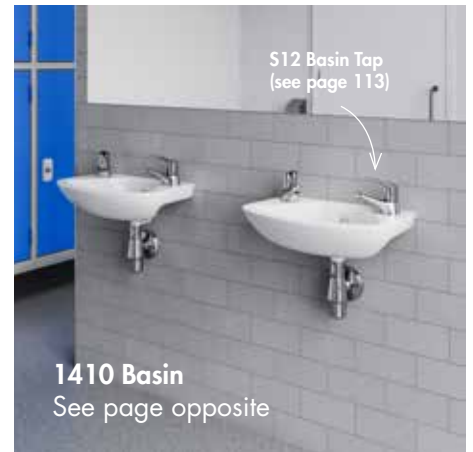

Atlas Commercial

Basin Options

400mm Portsmouth Basin (No Chain Stay Hole Punching)

Dimensions – 180(h) x 400(w) x 364(d) mm

PORT40BA1FN 400mm One Taphole Basin £109.00

PORT40BA2FN 400mm Two Taphole Basin £109.00

BRACKPORT Heavy Duty Bracket £162.00

Basin Options

500mm Portsmouth Basin (No Overflow or Chain Stay Hole Punching)

Dimensions – 180(h) x 500(w) x 421(d) mm

PORT50BA1LHNN 500mm One Taphole Left Hand Basin £110.00

PORT50BA1RHNN 500mm One Taphole Right Hand Basin £110.00

BRACKPORT Heavy Duty Bracket £162.00

400mm Portsmouth Basin (No Overflow or Chain Stay Hole Punching)

Dimensions – 180(h) x 400(w) x 364(d) mm

PORT40BA2NN 400mm Two Taphole Basin £109.00

BRACKPORT Heavy Duty Bracket £162.00

Basin Options

500mm Portsmouth Basin (No Overflow or Chain Stay Hole Punching)

Dimensions – 180(h) x 500(w) x 421(d) mm

PORT50BA2FN 500mm Two Taphole – No Chain Stay Hole £110.00

PORT50BA2NN 500mm Two Taphole – No Overflow or Chain Stay Hole £110.00

BRACKPORT Heavy Duty Bracket £162.00