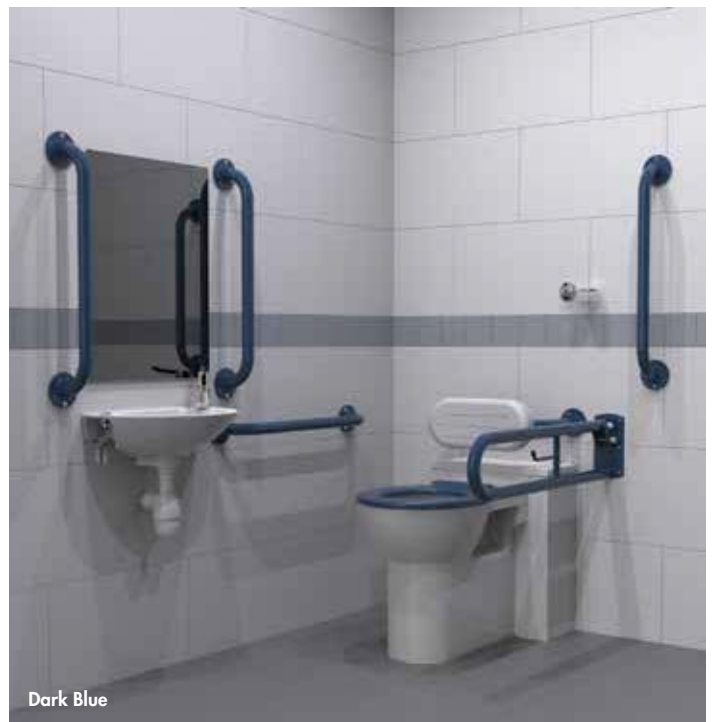

DOC M Packs

DOC M Pack – Back To Wall (Concealed Cistern)

DOC M Pack – Back To Wall (Concealed Cistern), Basin (Two Taphole), Rails + Seat, Extended Lever in Chrome

DM800K/WH	White	£1039.00
DM800K/GY	Grey	£1039.00
DM800K/DG	Dark Grey	£1039.00
DM800K/DB	Dark Blue	£1039.00

£1039

Great Value