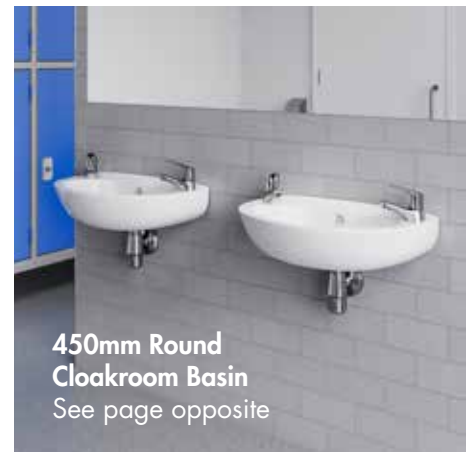

Atlas Commercial

Basin Options

400mm Portsmouth Basin (No Chain Stay Hole Punching)

Dimensions – 180(h) x 400(w) x 364(d) mm

PORT40BA1FN 400mm One Taphole Basin £109.00

PORT40BA2FN 400mm Two Taphole Basin £109.00

BRACKPORT Heavy Duty Bracket £162.00

Basin Options

500mm Portsmouth Basin (No Overflow or Chain Stay Hole Punching)

Dimensions – 180(h) x 500(w) x 421(d) mm

PORT50BA1LHNN 500mm One Taphole Left Hand Basin £110.00

PORT50BA1RHNN 500mm One Taphole Right Hand Basin £110.00

BRACKPORT Heavy Duty Bracket £162.00

400mm Portsmouth Basin (No Overflow or Chain Stay Hole Punching)

Dimensions – 180(h) x 400(w) x 364(d) mm

PORT40BA2NN 400mm Two Taphole Basin £109.00

BRACKPORT Heavy Duty Bracket £162.00

Basin Options

500mm Portsmouth Basin (No Overflow or Chain Stay Hole Punching)

Dimensions – 180(h) x 500(w) x 421(d) mm

PORT50BA2FN 500mm Two Taphole – No Chain Stay Hole £110.00

PORT50BA2NN 500mm Two Taphole – No Overflow or Chain Stay Hole £110.00

BRACKPORT Heavy Duty Bracket £162.00