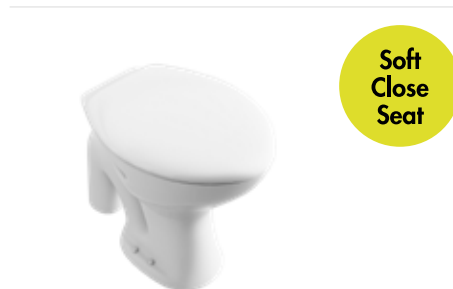

Soft Close Seat

Low Level Open Back S Trap Pan

Pan Dimensions – 394(h) x 368(w) x 470(d) mm
Lever Cistern Dimensions – 370(h) x 445(w) x 200(d) mm
Push Button Cistern Dimensions – 370(h) x 445(w) x 200(d) mm
Seat Dimensions – 45(h) x 365(w) x 450(d) mm

UNWHSLPA	Low Level Open Back S Trap Pan	£128.00
ASWHLLBCI	Cistern – Lever (Right Hand)	£195.00
ASWHLLPBCI	Cistern – Push Button	£208.00
STWHSCUNP	Soft Close, Seat + Cover	£103.00
STWHSSUNP*	Standard Seat + Cover	£56.00
Total		£426.00

*Alternative seat option, see page 47 for details