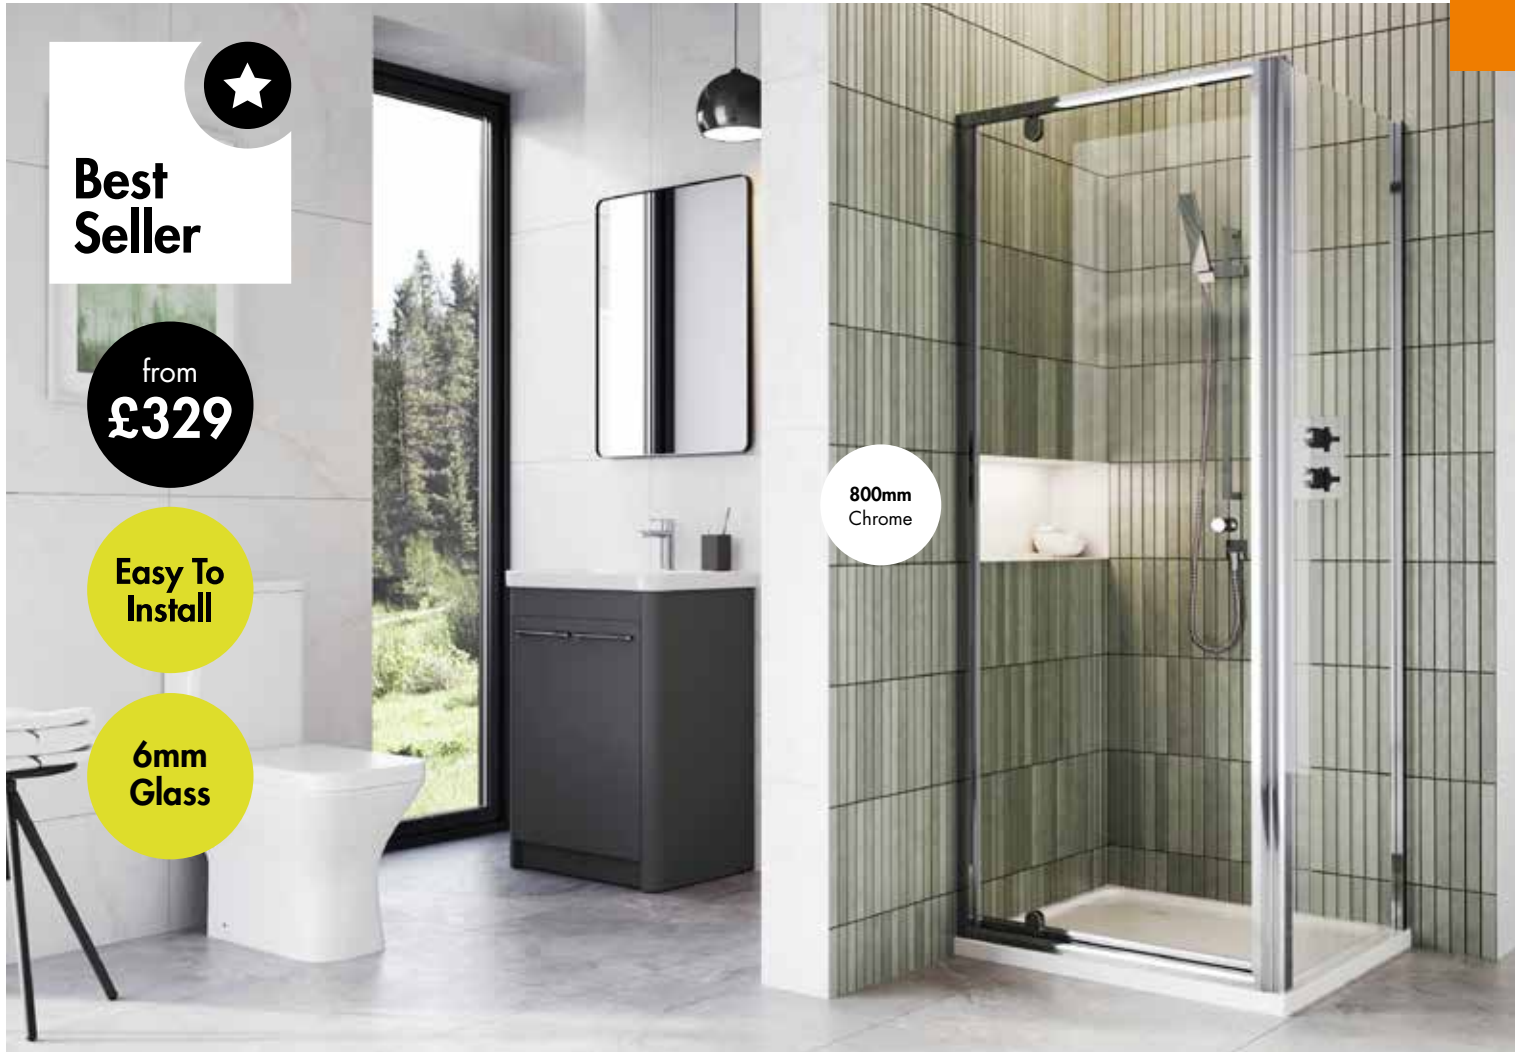

Extension Profile

	Size	
V2INZEXT	40mm	£72.00

Instinct 6 1200 x 900mm
Single Door Quadrant (see page 157)

Shower Enclosures

Instinct 6 Pivot Doors

Finish – Chrome or Black (including matching top cover caps)
 Dimensions – 1900(h) mm
 Assembly – Easy installation