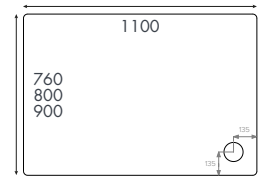

Standard + Anti Slip Trays

Finish – White

Material – 45mm acrylic capped stone resin shower tray

Waste – 90mm fast flow waste also available

Compatibility – Fully compatible with the Instinct shower enclosure ranges

Components – Available with leg and panel set to raise off the floor

Safety – Anti slip rated to Class C standard

from
£280

Anti Slip Option

Low Profile Standard Trays		
H970100	900 x 700mm	£280.00
H976100	900 x 760mm	£351.00
H980100	900 x 800mm	£303.00
H1070100	1000 x 700mm	£312.00
H1076100	1000 x 760mm	£312.00
H1080100	1000 x 800mm	£312.00
H1090100	1000 x 900mm	£312.00
H1176100	1100 x 760mm	£329.00
H1180100	1100 x 800mm	£329.00
H1190100	1100 x 900mm	£329.00
H1270100	1200 x 700mm	£312.00
H1276100	1200 x 760mm	£312.00
H1280100	1200 x 800mm	£323.00
H1290100	1200 x 900mm	£375.00
H1380100	1300 x 800mm	£497.00
H1470100	1400 x 700mm	£511.00
H1480100	1400 x 800mm	£514.00
H1490100	1400 x 900mm	£514.00
H1570100	1500 x 700mm	£511.00
H1576100	1500 x 760mm	£511.00
H1580100	1500 x 800mm	£514.00
H1590100	1500 x 900mm	£524.00
H1670100	1600 x 700mm	£652.00
H1676100	1600 x 760mm	£669.00
H1680100	1600 x 800mm	£677.00
H1690100	1600 x 900mm	£677.00
H1770100	1700 x 700mm	£677.00
H1776100	1700 x 760mm	£677.00
H1780100	1700 x 800mm	£677.00
H1790100	1700 x 900mm	£704.00
H1880100	1800 x 800mm	£831.00

Low Profile Anti Slip Trays		
ASH970100	900 x 700mm	£309.00
ASH976100	900 x 760mm	£386.00
ASH980100	900 x 800mm	£333.00
ASH1070100	1000 x 700mm	£344.00
ASH1076100	1000 x 760mm	£344.00
ASH1080100	1000 x 800mm	£344.00
ASH1090100	1000 x 900mm	£344.00
ASH1176100	1100 x 760mm	£361.00
ASH1180100	1100 x 800mm	£361.00
ASH1190100	1100 x 900mm	£361.00
ASH1270100	1200 x 700mm	£344.00
ASH1276100	1200 x 760mm	£344.00
ASH1280100	1200 x 800mm	£356.00
ASH1290100	1200 x 900mm	£413.00
ASH1380100	1300 x 800mm	£547.00
ASH1470100	1400 x 700mm	£562.00
ASH1480100	1400 x 800mm	£567.00
ASH1490100	1400 x 900mm	£567.00
ASH1570100	1500 x 700mm	£562.00
ASH1576100	1500 x 760mm	£562.00
ASH1580100	1500 x 800mm	£567.00
ASH1590100	1500 x 900mm	£576.00
ASH1670100	1600 x 700mm	£718.00
ASH1676100	1600 x 760mm	£735.00
ASH1680100	1600 x 800mm	£746.00
ASH1690100	1600 x 900mm	£746.00
ASH1770100	1700 x 700mm	£746.00
ASH1776100	1700 x 760mm	£746.00
ASH1780100	1700 x 800mm	£746.00
ASH1790100	1700 x 900mm	£774.00
ASH1880100	1800 x 800mm	£914.00