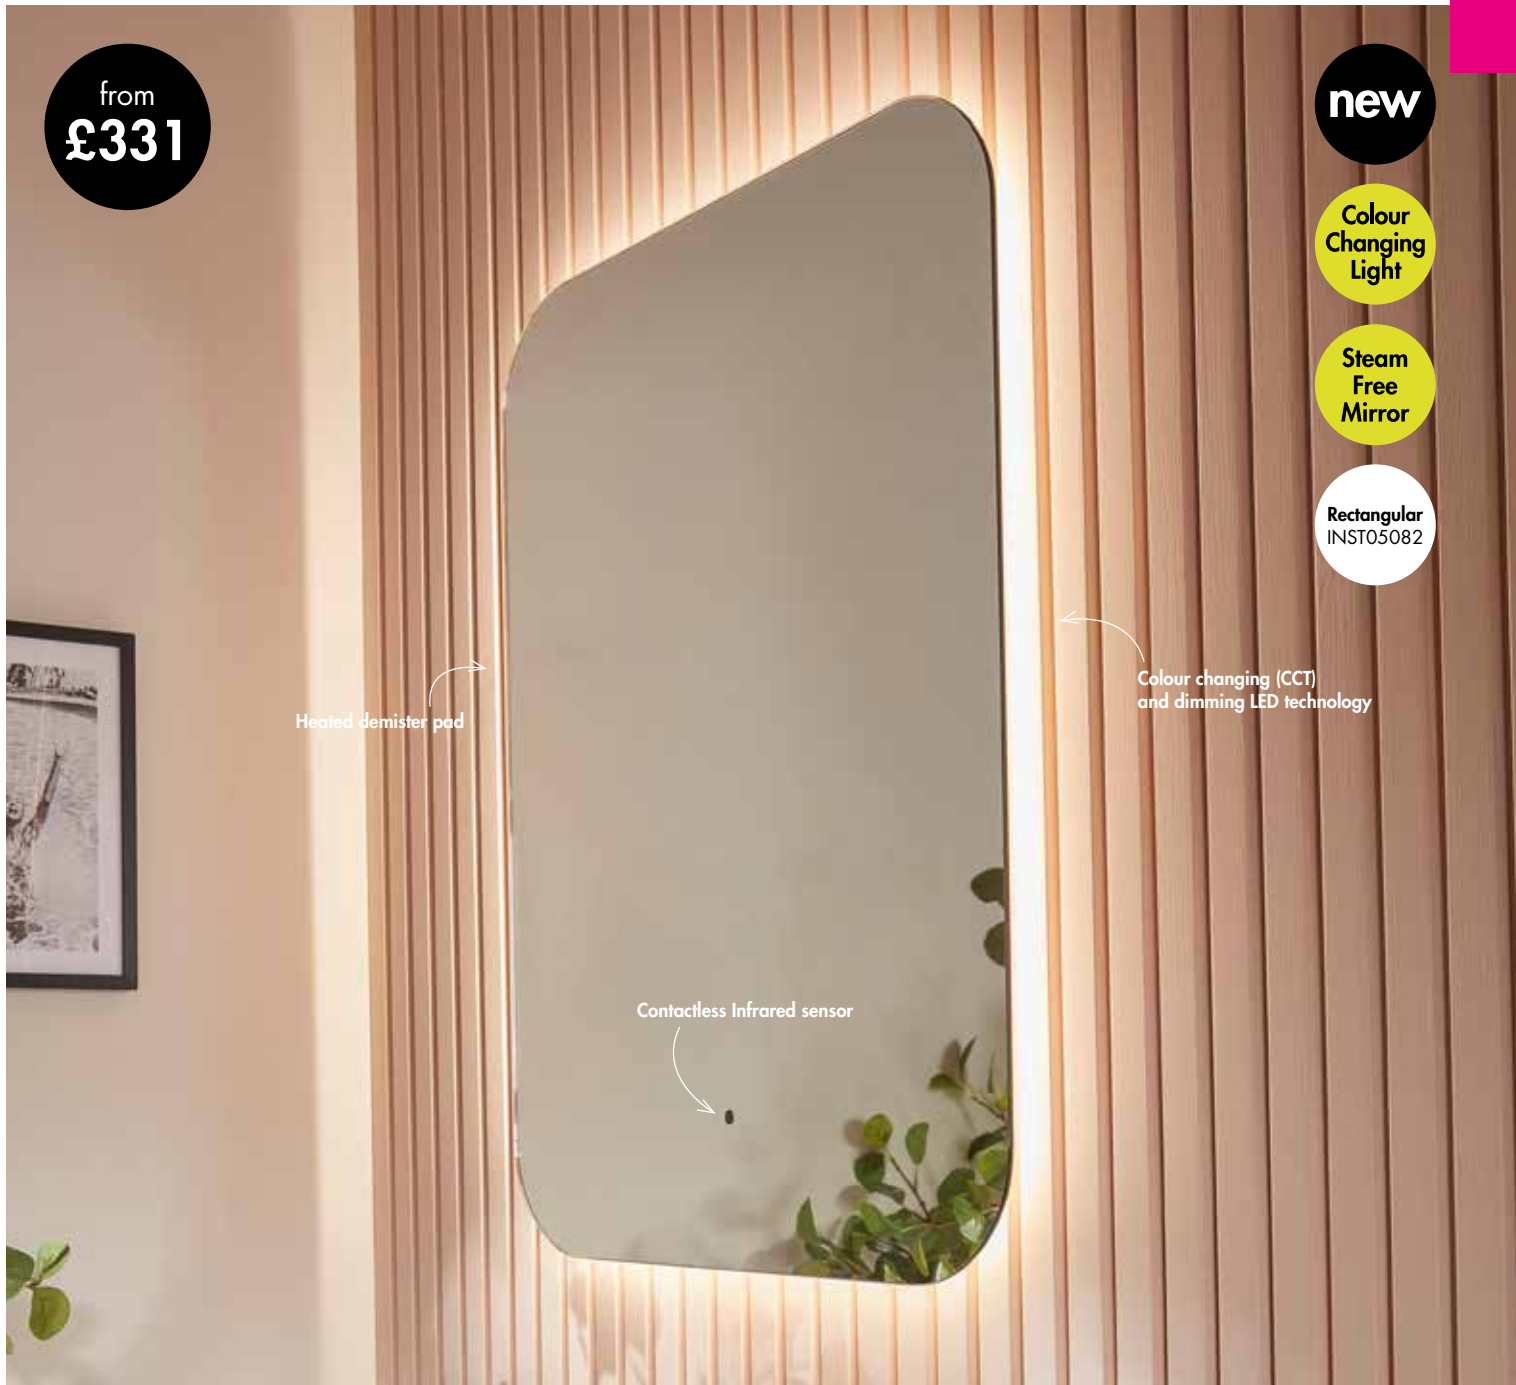

INST06029	Single Door	£227.00
INST06030	Double Door	£296.00

new

S12 Medicab Cabinet

Finish – White
Shelves – Single shelf (Adjustable)
Door – Lockable with 2 keys, left or right hand opening
Dimensions – 421(h) x 334(w) x 156(d) mm

INST06060		£155.00
------------------	--	---------

Mirrors

Eske LED Illuminated Mirror

Lighting – Colour changing (CCT) and dimming LED technology

Controls – Contactless infrared sensor

Dimensions –

800(h) x 400(w) x 26(d) mm (INST05080)