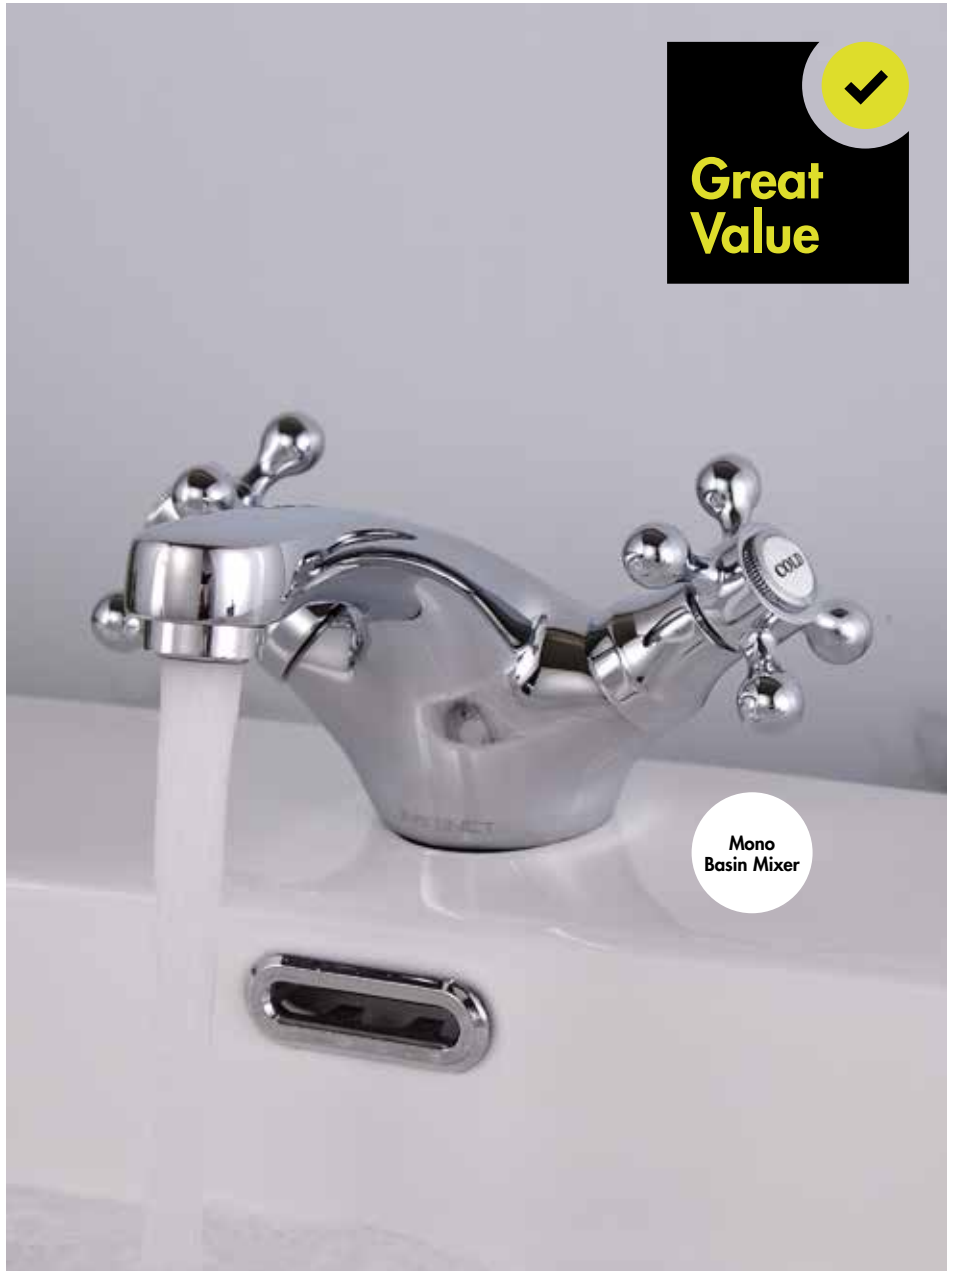

Mono Basin Mixer (Click Waste)

Finish – Chrome
Dimensions – 105(h) x 203(w) x 152(d) mm

Flow Rate – 5.1 l/min

INST-KNX-BM £67.00

Great Value

Mono Basin Mixer

Bath Shower Mixer + Kit

Basin Taps (Pair)