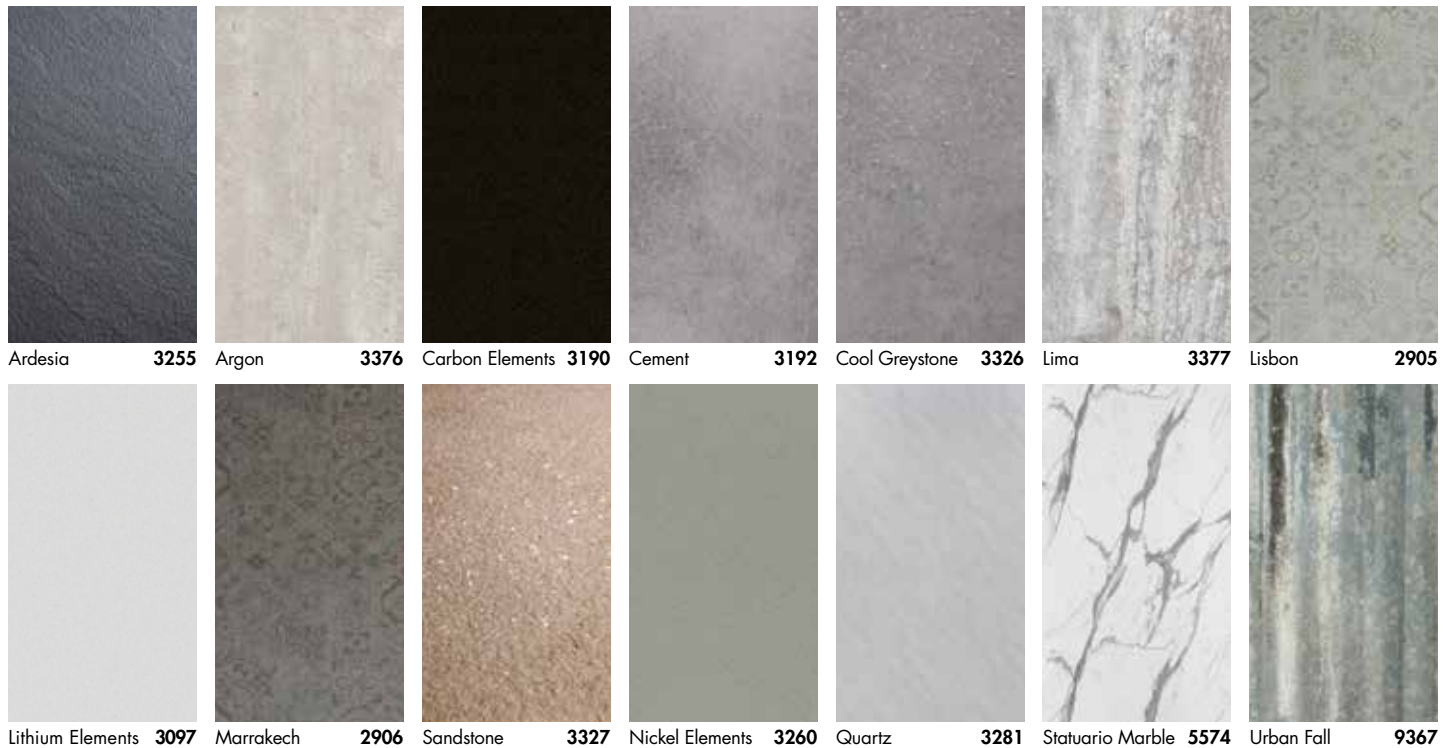

MDF Core £381.00

For Perform Panel profiles please see page 164

Wall Panelling

The Elegance Collection

The Elegance Collection

Adding unmistakable luxury to the performance and practicality of Perform Panel, our Elegance Collection focuses on warm, natural colours and textures, creating an oasis of calm within the modern home. Finish – 11mm thick waterproof wall panel