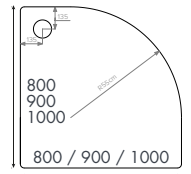

Standard + Anti Slip Trays

Finish – White

Material – 45mm acrylic capped stone resin shower tray

Waste – 90mm fast flow waste also available

Compatibility – Fully compatible with the Instinct shower enclosure ranges

Components – Available with leg and panel set to raise off the floor

Safety – Anti slip rated to Class C standard

Low Profile Standard Trays

H80Q100	800mm	£213.00
H90Q100	900mm	£218.00
H100Q100	1000mm	£378.00

Low Profile Anti Slip Trays

ASH80Q100	800mm	£266.00
ASH90Q100	900mm	£273.00
ASH100Q100	1000mm	£435.00