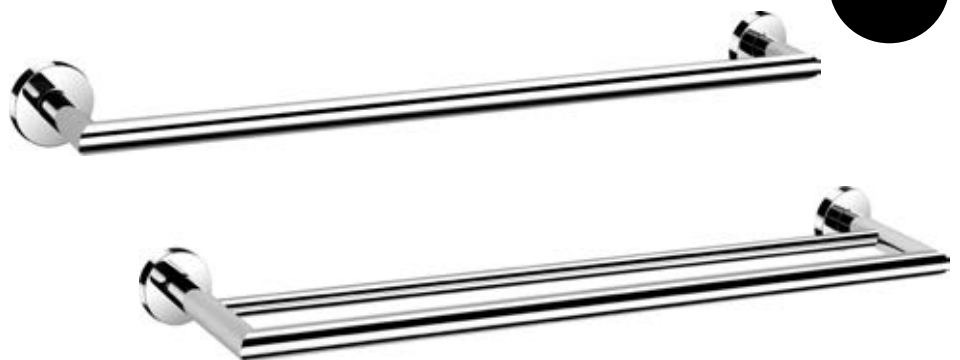

Double Tumbler + Holder

Finish – Chrome
Dimensions – 99(h) x 188(w) x 91(d) mm

INSTHDTHC £51.00

new