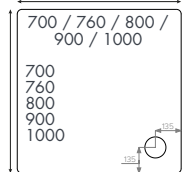

Standard + Anti Slip Trays

Finish – White

Material – 45mm acrylic capped stone resin shower tray

Waste – 90mm fast flow waste also available

Compatibility – Fully compatible with the Instinct shower enclosure ranges

Components – Available with leg and panel set to raise off the floor

Safety – Anti slip rated to Class C standard

Low Profile Standard Trays

H70100	700 x 700mm	£153.00
H76100	760 x 760mm	£162.00
H80100	800 x 800mm	£174.00
H90100	900 x 900mm	£239.00
H100100	1000 x 1000mm	£287.00

Low Profile Anti Slip Trays

ASH70100	700 x 700mm	£194.00
ASH76100	760 x 760mm	£202.00
ASH80100	800 x 800mm	£217.00
ASH90100	900 x 900mm	£299.00
ASH100100	1000 x 1000mm	£332.00