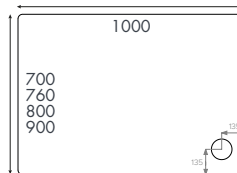

10 Years on Standard Shower Trays

10 Years on Anti Slip Shower Trays

Shower Trays

Rectangular Shower Trays

Rectangle flat to floor

Standard + Anti Slip Trays

Finish – White

Material – 45mm acrylic capped stone resin shower tray