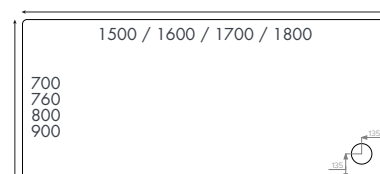

10 Years on Standard Shower Trays

10 Years on Anti Slip Shower Trays

Shower Trays

Rectangular Shower Trays

Rectangle flat to floor

Standard + Anti Slip Trays

Finish – White

Material – 45mm acrylic capped stone resin shower tray