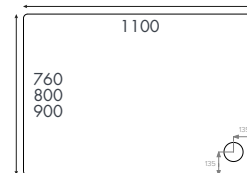

10 Years on Standard Shower Trays

10 Years on Anti Slip Shower Trays

Shower Trays

Rectangular Shower Trays

Rectangle flat to floor

Standard + Anti Slip Trays

Finish – White

Material – 45mm acrylic capped stone resin shower tray