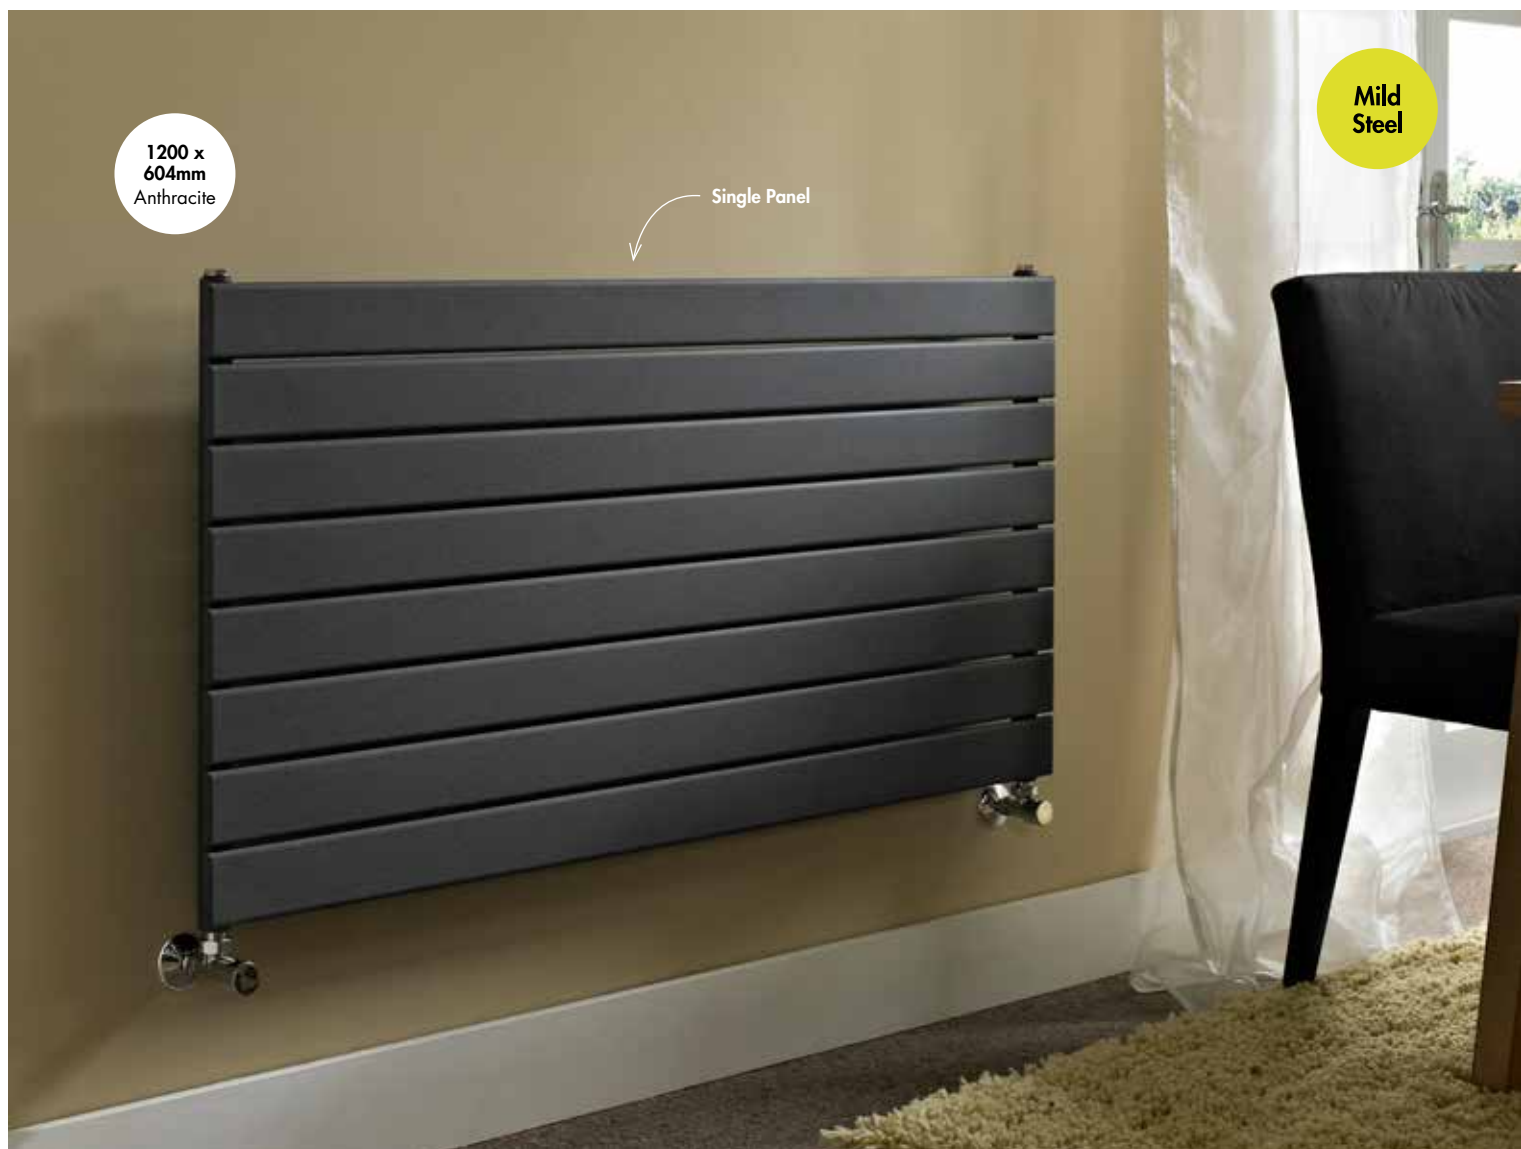

Espada

Horizontal Radiators

Single Panel

Finish – White or Anthracite

Material – Mild Steel

All heat outputs are shown at 50°C Δt in compliance with BSEN442.

MS **H**

White Finish						
	Height	Width	Depth	Watts	Btu/hr	
ES-H0450090WH	452	900	63	420	1433	£314.00
ES-H0450120WH	452	1200	63	552	1883	£355.00
ES-H0598090WH	604	900	63	560	1911	£380.00
ES-H0598120WH	604	1200	63	736	2511	£434.00

Anthracite Finish						
	Height	Width	Depth	Watts	Btu/hr	
ES-H0450090AT	452	900	63	420	1433	£317.00
ES-H0450120AT	452	1200	63	552	1883	£359.00
ES-H0598090AT	604	900	63	560	1911	£384.00
ES-H0598120AT	604	1200	63	736	2511	£438.00

Double Panel

Finish – White or Anthracite

Material – Mild Steel

All heat outputs are shown at 50°C Δt in compliance with BSEN442.

MS **H**

White Finish						
	Height	Width	Depth	Watts	Btu/hr	
ES-HDP0450090WH	452	900	112	654	2231	£532.00
ES-HDP0450120WH	452	1200	112	858	2927	£607.00
ES-HDP0598090WH	604	900	112	872	2975	£668.00
ES-HDP0598120WH	604	1200	112	1144	3903	£766.00

Anthracite Finish						
	Height	Width	Depth	Watts	Btu/hr	
ES-HDP0450090AT	452	900	112	654	2231	£536.00
ES-HDP0450120AT	452	1200	112	858	2927	£612.00
ES-HDP0598090AT	604	900	112	872	2975	£672.00
ES-HDP0598120AT	604	1200	112	1144	3903	£770.00