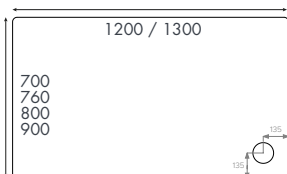

10 Years on Standard Shower Trays

10 Years on Anti Slip Shower Trays

Shower Trays

Rectangular Shower Trays

Rectangle flat to floor

Standard + Anti Slip Trays

Finish – White

Material – 45mm acrylic capped stone resin shower tray