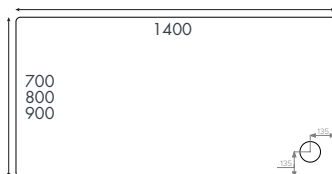

10 Years on Standard Shower Trays

10 Years on Anti Slip Shower Trays

Shower Trays

Rectangular Shower Trays

Rectangle flat to floor

Standard + Anti Slip Trays

Finish – White

Material – 45mm acrylic capped stone resin shower tray