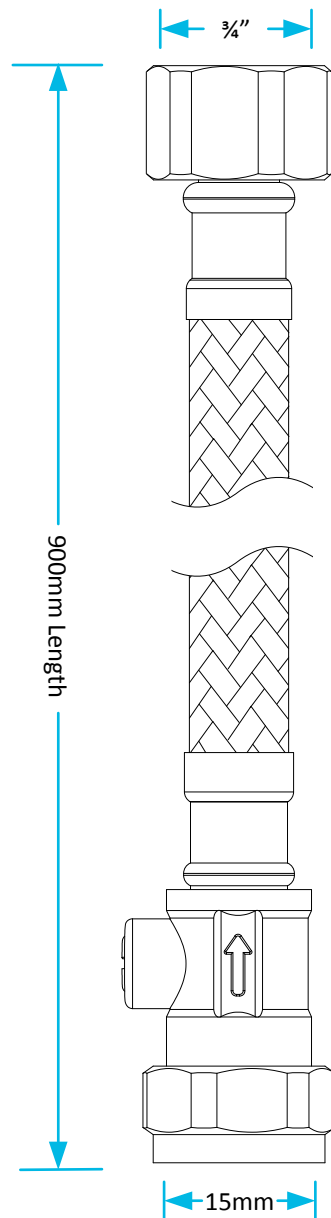

Technical DATA Sheet

Code:

SSH9/C

Description:

**$\frac{3}{4}''$ x 15mm Flexible Connector
With Isolator (900mm Length)**