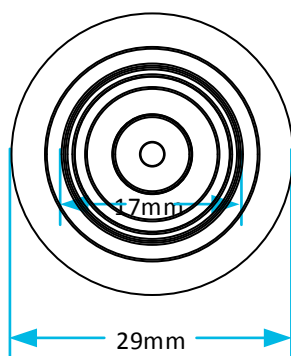

Technical Data Sheet

© Viva Sanitary
18/08/2015

Code:

SKY100

Description:

Skylo Washer Pack