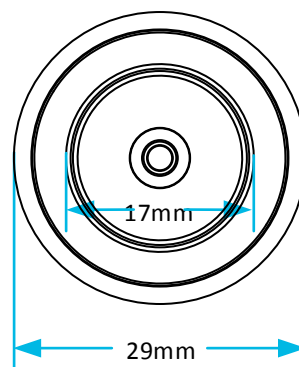

Technical Data Sheet

© Viva Sanitary
18/08/2015

Code:

SKY100

Description:

Skylo Washer Pack