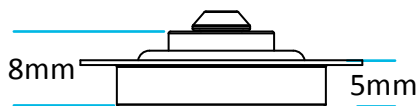

Technical Data Sheet

© Viva Sanitary
18/08/2015

Code:

SKY100

Description:

Skylo Washer Pack