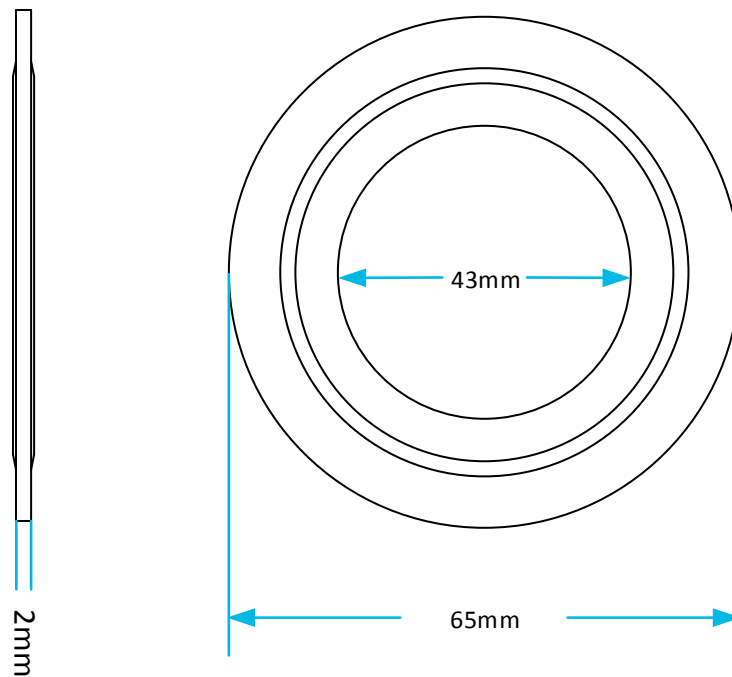

Technical Data Sheet

© Viva Sanitary
18/08/2015

Code:

SKY100

Description:

Skylo Washer Pack