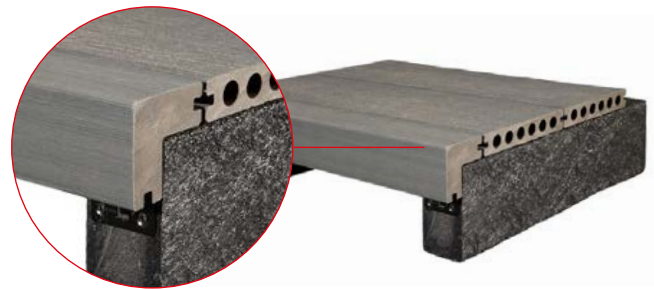

3600 x 142mm | Thickness: 22mm

Aged Oak

TCDPWD36AO

Grey

TCDPWD36G

Tippers

Complementary Step Treads and Accessories available in all colours

DuoDek