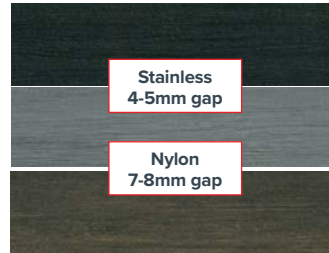

LANDSCAPING RANGE

Full slab with decorative aggregate border
 Avoids cuts and has a more uniformed shape. It can also be used as drainage

Drainage – ACO Threshold Drain with corner units
 For a high quality, premium finishes. Choice of 4 colour grates to complement your space

Use porcelain step units where possible
 Uniformed shape, prevents cutting and bonding. Can also be used as single sided copings for walls, planters etc

Contrasting Decking steps, highlight and contrasting feature
 Seamless fitment with invisible clips

Have a drip groove applied to prevent water staining to your render or upstand

Full Bullnose for additional aesthetics and safety for your steps & copings

Nylon vs Stainless Composite Decking Clips
 Achieve a neater, premium look with Stainless clips – only 4-5mm gap. Nylon clips easier to uplift but larger gap at 7-8mm