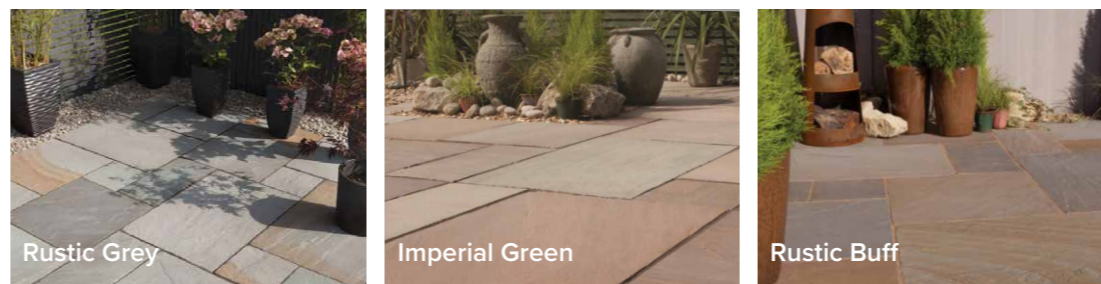

NATURAL STONE

£15.29 PER M²
£298.50 PER PACK

18mm Blended Sandstone
4 size project pack 19.52m²
Calibrated