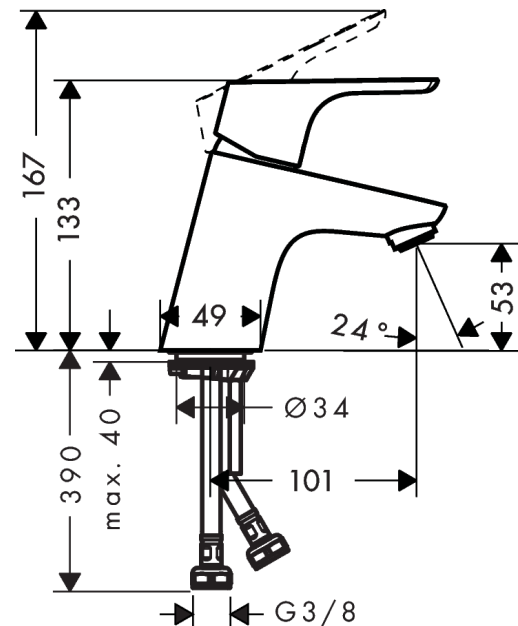

Focus

Single lever basin mixer 70 without waste

Surfaces: **chrome** Art. no. : **31733000**

Description

product features

- ComfortZone 70 provides space for greater freedom of movement
- free-standing installation
- spout 101 mm long
- normal spray
- Min. operating pressure: 1 bar
- Max. operating pressure: 10 bar
- ceramic cartridge
- QuickClean technology for easy limescale removal
- please specify when ordering if required for low pressure
- winner of the iF Product Design Award 2010
- WRAS 1507013

Article Details

Price excl. VAT

£ 100.00

Technology

Certificates

kiwa

Product image

Scale drawing