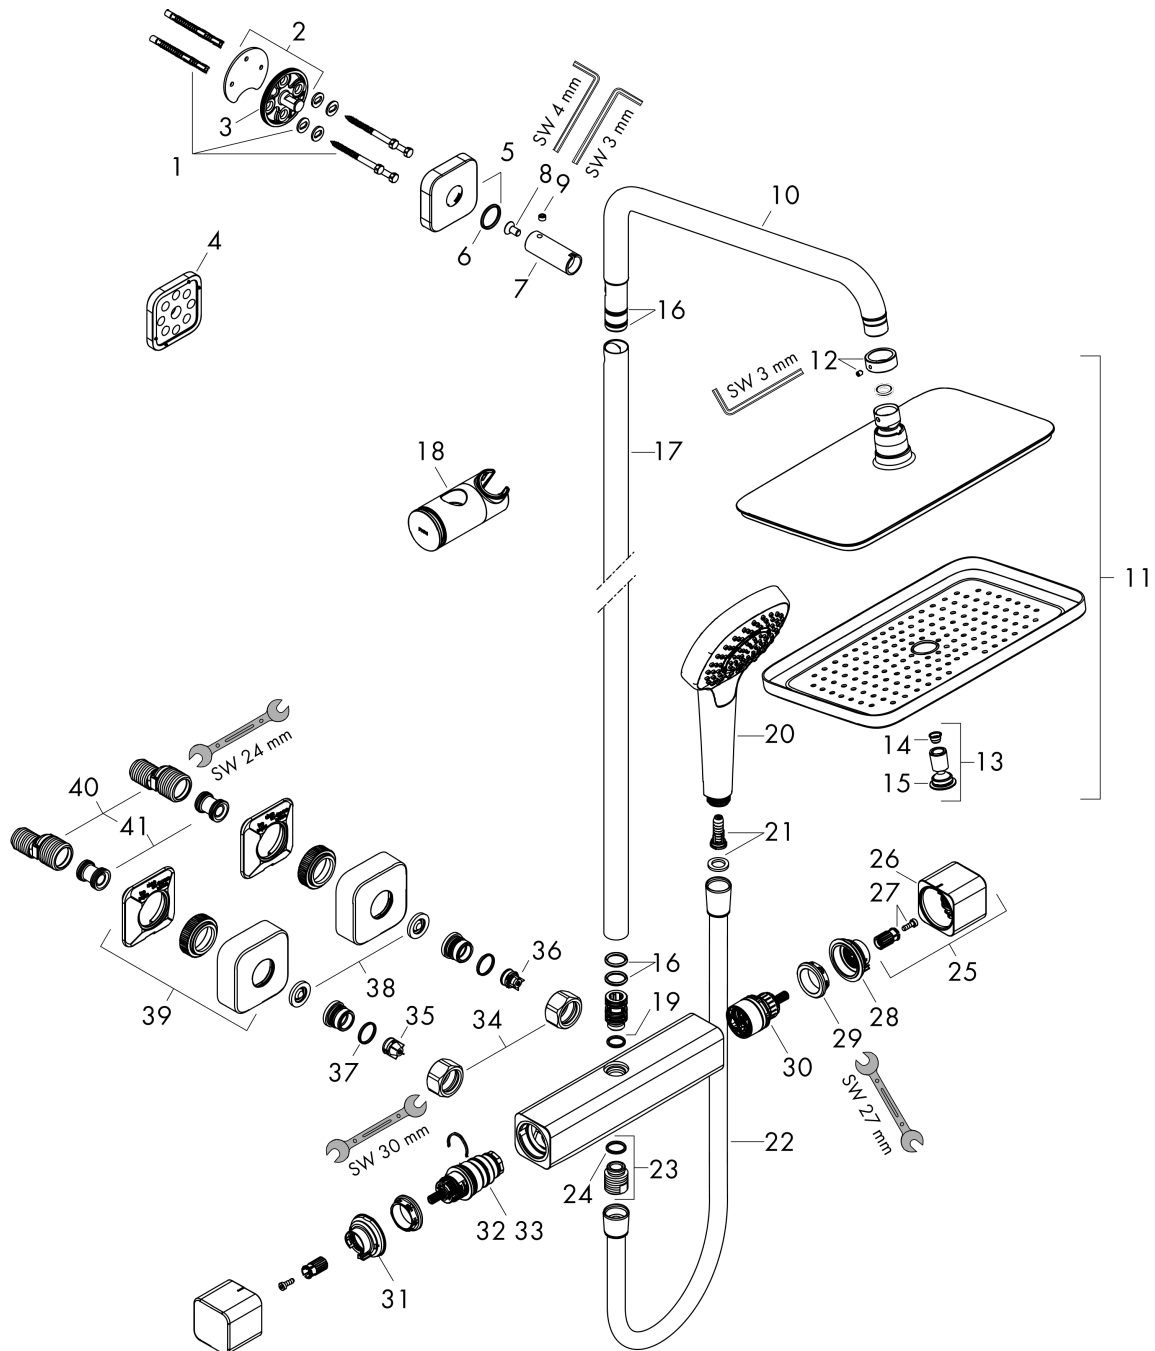

Croma E
Showerpipe 280 1jet with thermostat
Surfaces: **chrome** Art. no. : **27630000**

Exploded Drawing

Year of production: >07/19

Croma E

Showerpipe 280 1jet with thermostat

Surfaces: **chrome** Art. no. : **27630000**

Spare part list

Year of production: >07/19

Pos.	Description	Art. no.	Price	PU
1	mounting set	98716000	-	1
2	wall flange	95688000	-	1
3	O-Ring 50x2	98187000	-	1
4	tile-matching-disk	93527000	-	1
5	escutcheon	93526000	-	1
6	O-ring 20x2	98165000	-	1
7	sleeve	92166000	-	1
8	screw	92137000	-	1
9	hollow set screw M6x5	98447000	-	1
10	shower arm	95985000	-	1
11	head shower	26257000	-	1
12	lock washer	98942000	-	1
13	air jet	95416000	-	1
14	filter	97735000	-	1
15	O-ring 7x2	98419000	-	1
16	O-ring 15x2,5	98131000	-	1
17	pipe 973 mm	92468000	-	1
18	support, assy	93517000	-	1
19	O-ring 12x2,25	98382000	-	1
20	handshower	26810400	-	1
21	filter insert	97708000	-	1
22	shower hose Isiflex'B 1,60 m	28276000	-	1
23	connecting thread	95392000	-	1
24	O-ring 14x2	98129000	-	1
25	handle	93520000	-	1
26	pushbutton	92848000	-	1
27	handle fixing set	93228000	-	1
28	safety set	93519000	-	1
29	nut	98913000	-	1
30	shut off unit with selector	98283000	-	1
31	thermostat cartridge	98282000	-	1
32	cartridge for exchanged connections	92373000	-	1
33	set of nuts	96157000	-	1
34	non return valve (pressure-resistant up to 2 MPa)	93136000	-	1
35	non return valve	96737000	-	1
36	O-ring 17x1,5	98137000	-	1
37	filter packing	96922000	-	1
38	escutcheon	93518000	-	1
39	set of S-unions (±12 mm)	94140000	-	1
40	noise reduction	96429000	-	1