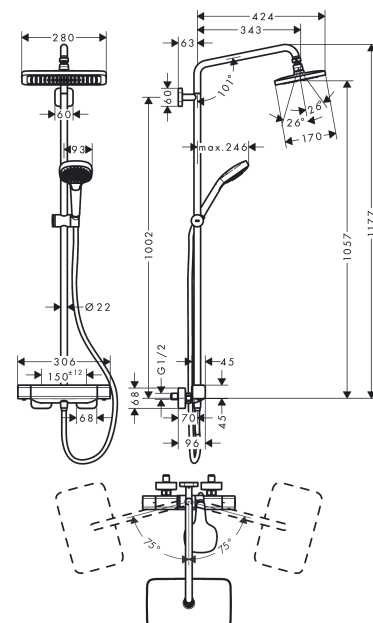

Scale drawing