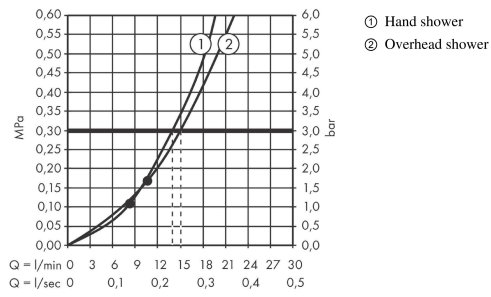

Croma E
Showerpipe 280 1jet with thermostat
Surfaces: **chrome** Art. no. : **27630000**

Flowchart