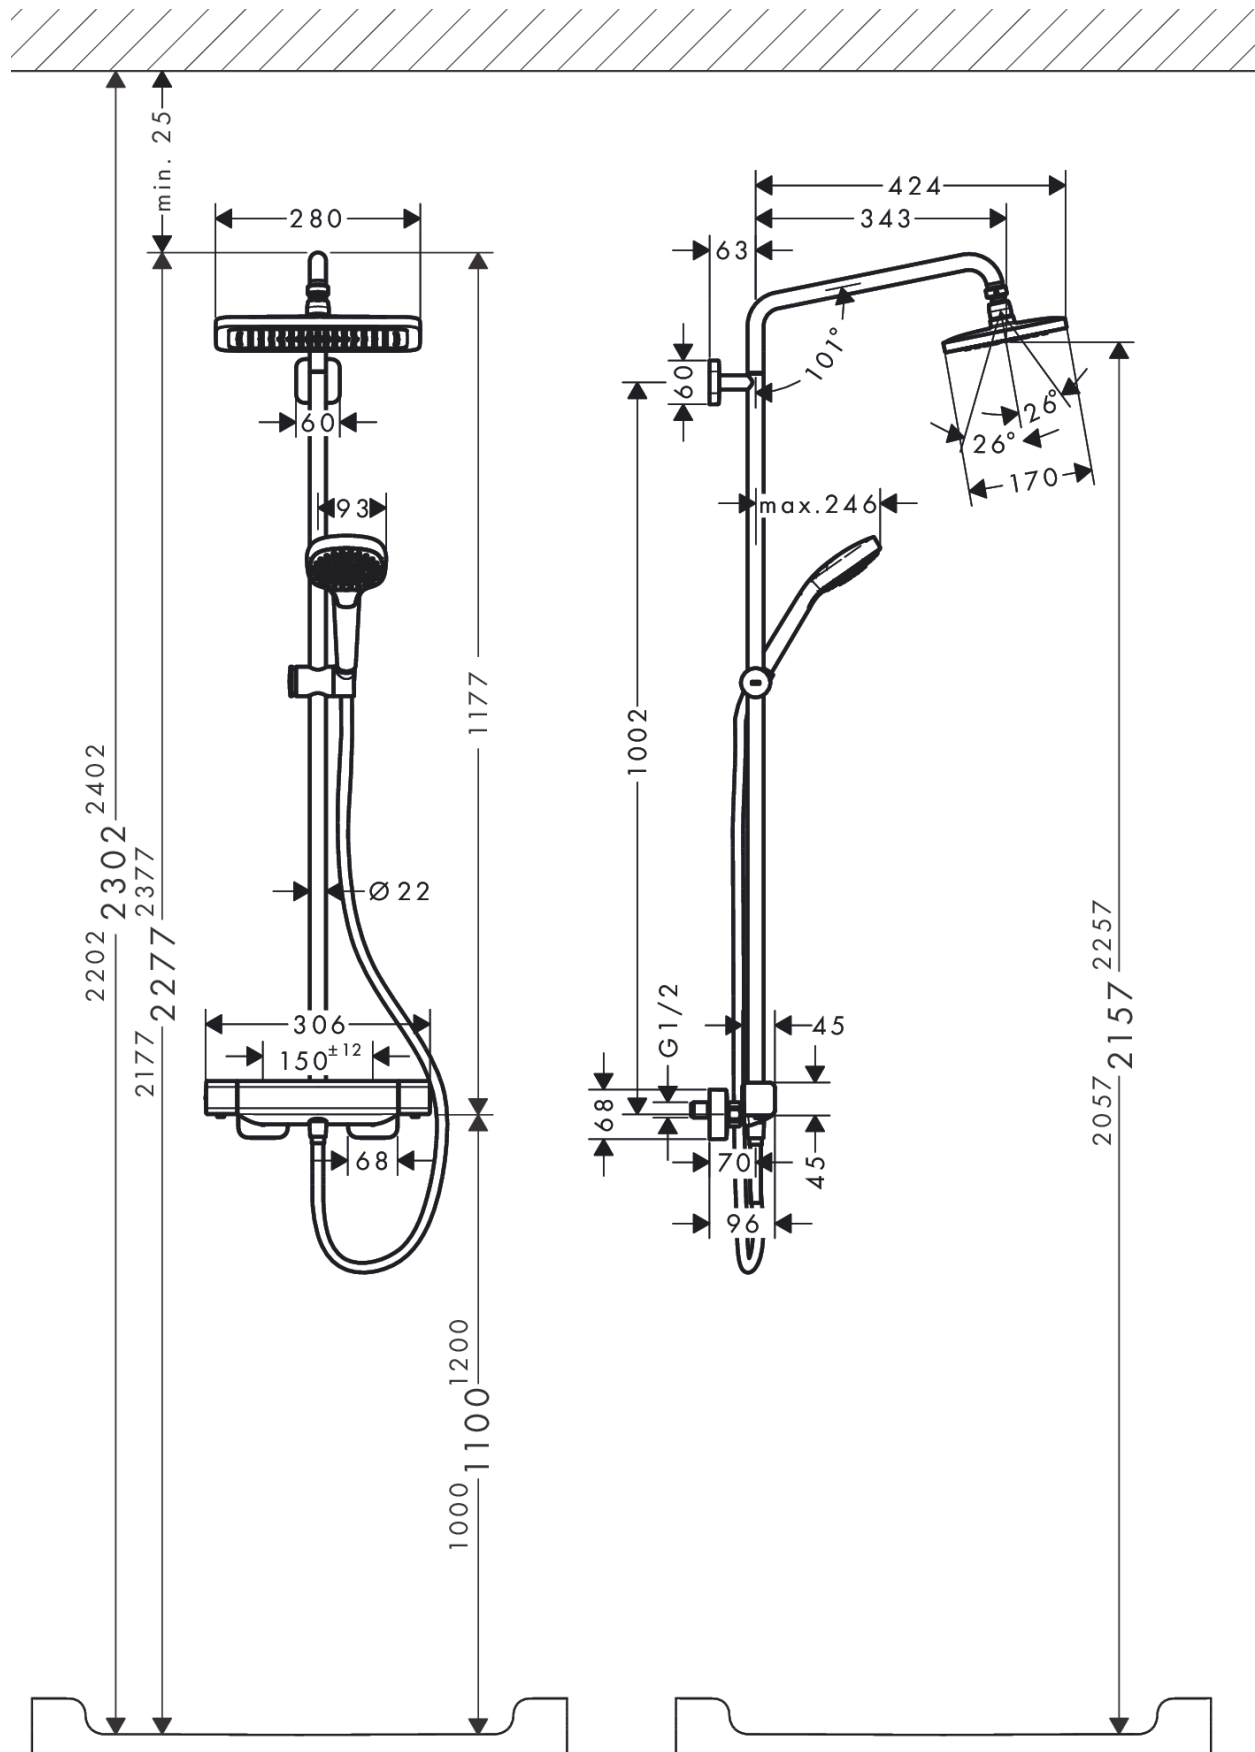

Croma E
Showerpipe 280 1jet with thermostat
Surfaces: **chrome** Art. no. : **27630000**

Installation examples