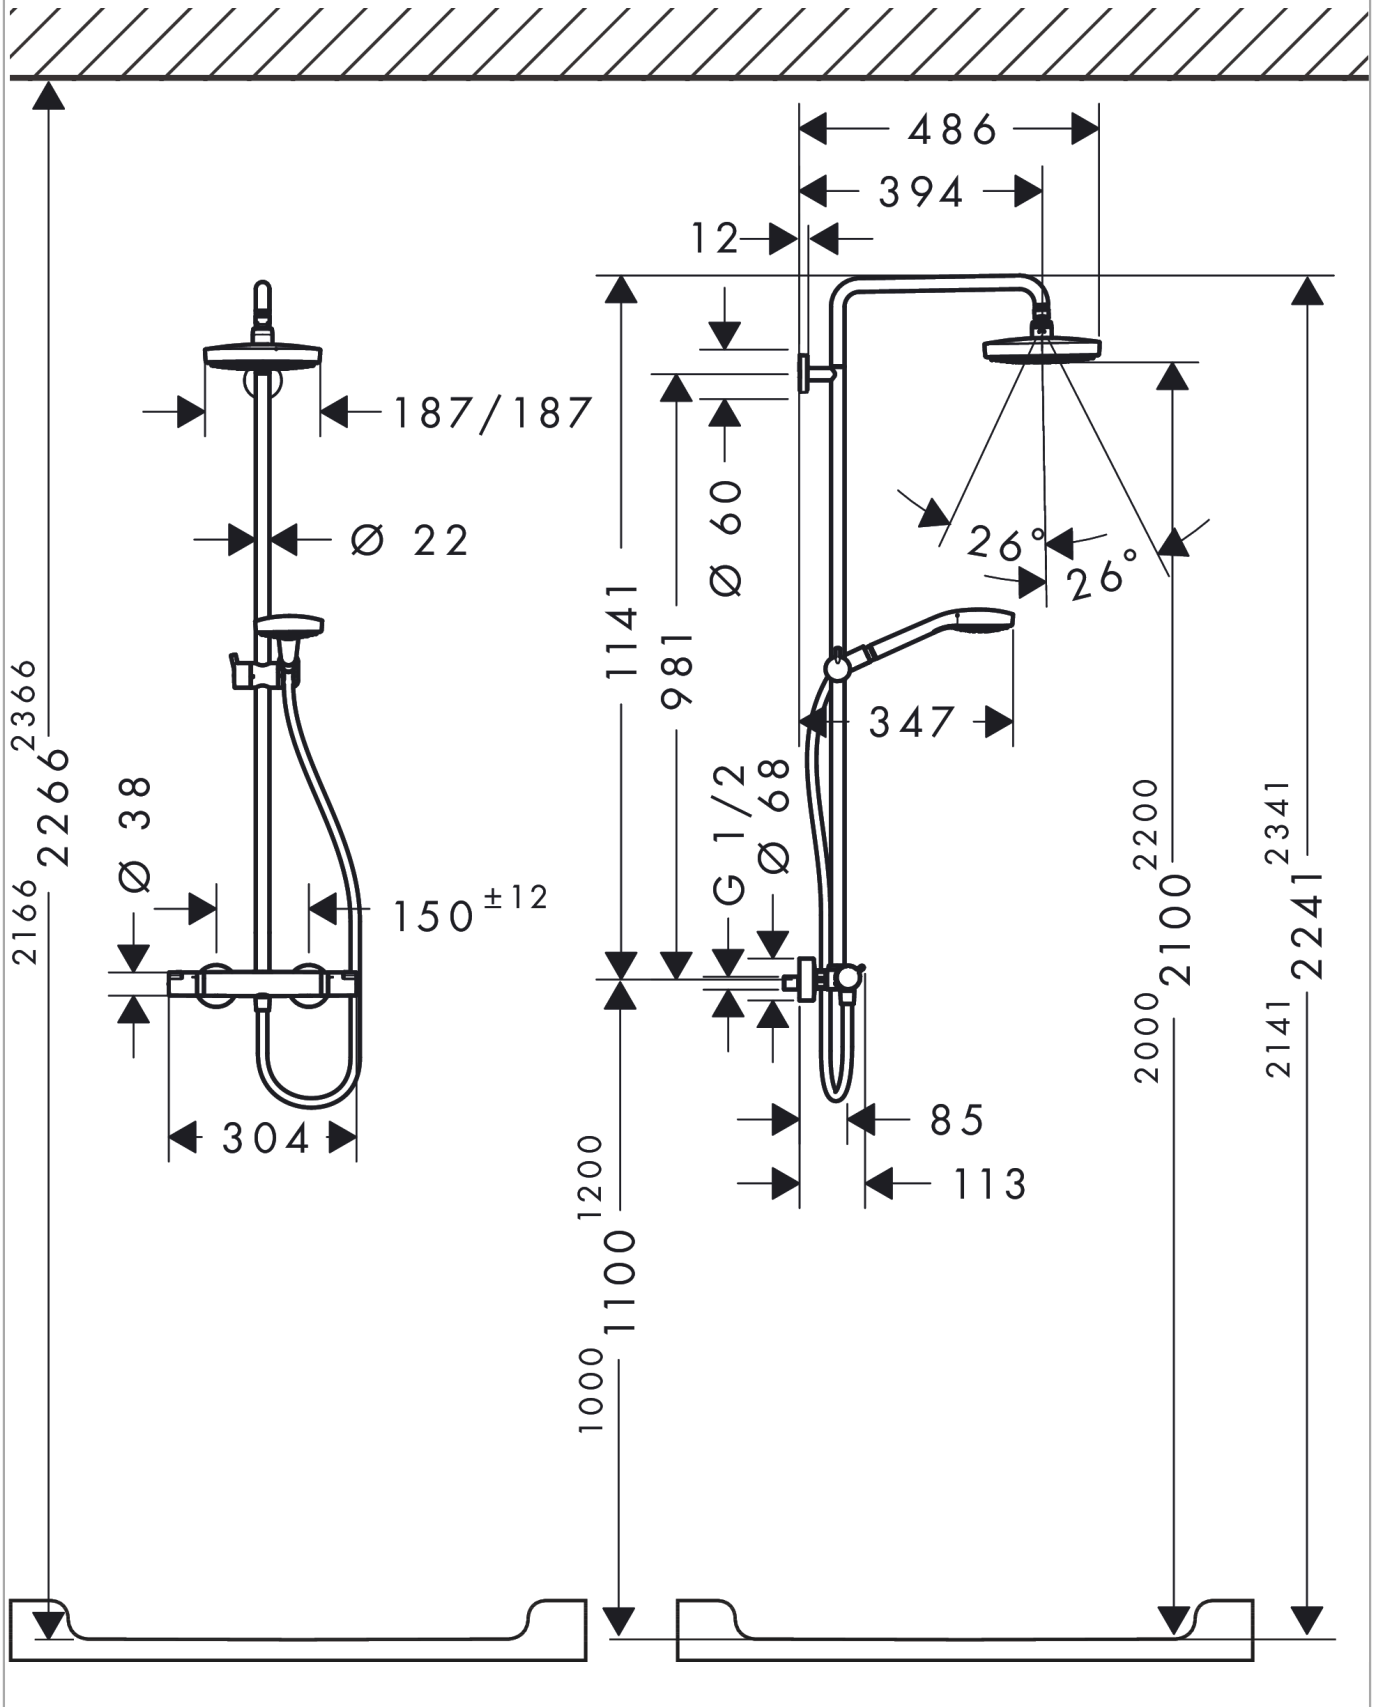

Croma Select E
Showerpipe 180 2jet with thermostatic shower mixer
Surfaces: **white/chrome** Art. no. : **27256400**

Installation examples