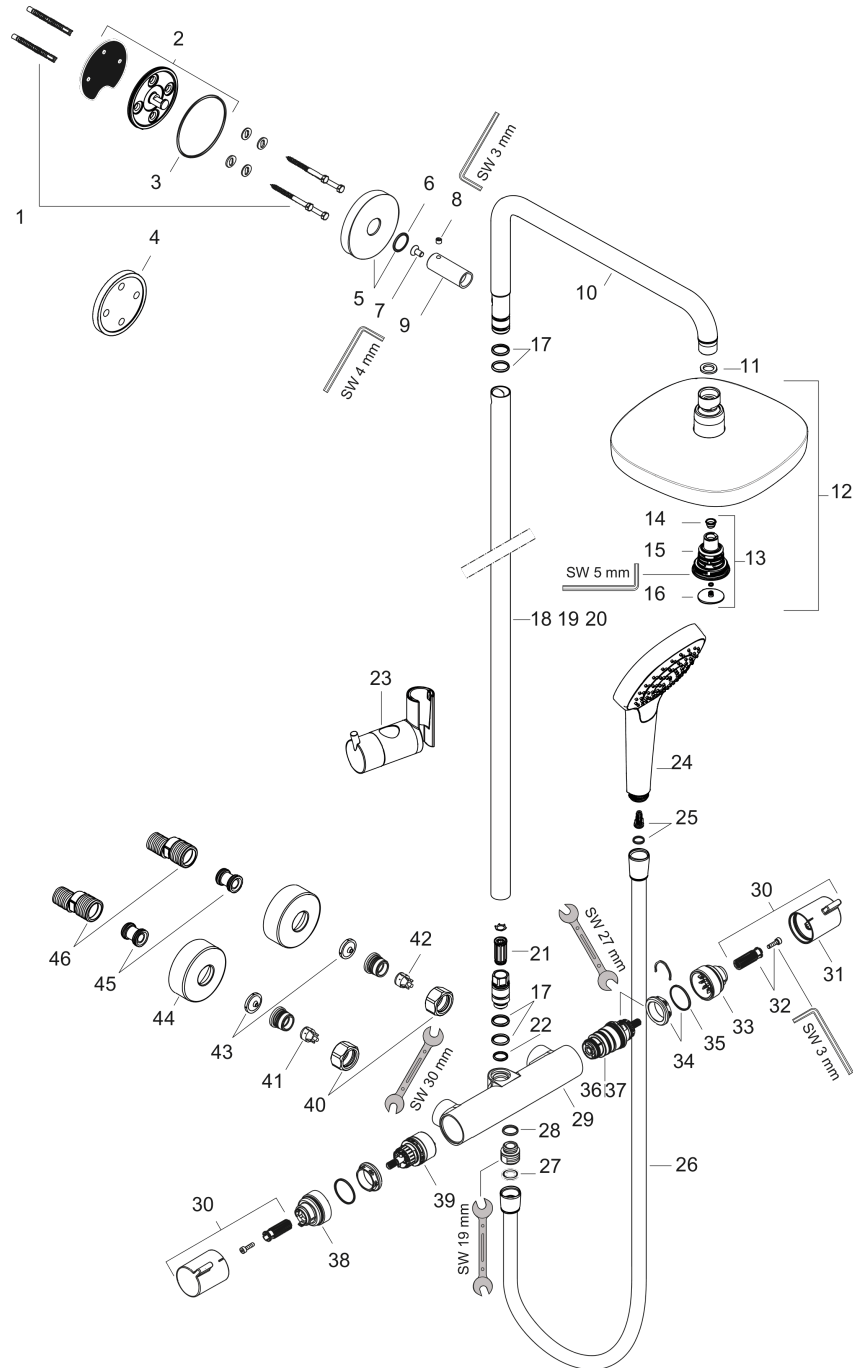

Croma Select E
Showerpipe 180 2jet with thermostatic shower mixer
 Surfaces: **white/chrome** Art. no. : **27256400**

Description

product features

- Consists of: overhead shower, hand shower, Thermostatic shower mixer, shower hose, hand shower holder, shower bar
- overhead shower Croma Select E 180 2jet
- Shower head size: 180 mm x 180 mm
- Spray type overhead shower: Rain, IntenseRain
- Select button to comfortably switch between spray modes
- overhead shower angle adjustable
- spray type hand shower: Massage spray, IntenseRain, SoftRain
- height-adjustable hand shower holder
- Shower bar diameter: 22 mm
- pipe can be shortened in height
- Shower arm length: 400 mm
- Swivel shower arm
- flow rate IntenseRain 16 l/min at 3 bar
- flow rate Rain 16 l/min at 3 bar
- Operating pressure: min. 1,1 bar/max. 10 bar
- thermostat Ecostat Comfort
- safety stop at 40°C
- adjustable hot water limitation
- outlets controlled via volume control/diverter and may not be used simultaneously
- exposed design allows easy installation, all working parts are outside of the wall
- Connection dimension 1/2"
- Connection thread 1/2"
- Centre distance 150 mm ± 12 mm

Article Details

Price excl. VAT

£ 633.33

Technology

Croma Select E
Showerpipe 180 2jet with thermostatic shower mixer
 Surfaces: **white/chrome** Art. no. : **27256400**

Installation examples

Croma Select E
Showerpipe 180 2jet with thermostatic shower mixer
 Surfaces: **white/chrome** Art. no. : **27256400**

Exploded Drawing

Year of production: >08/19

Croma Select E
Showerpipe 180 2jet with thermostatic shower mixer
 Surfaces: **white/chrome** Art. no. : **27256400**

Spare part list

Year of production: >08/19