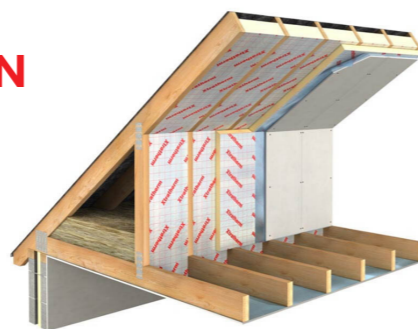

UNILIN INSULATION

PIR Insulation
Board

2400 x 1200 x 100mm	£34.50
INXTPR2412100	
2400 x 1200 x 120mm	£47.35
INXTPR2412120	
2400 x 1200 x 150mm	£56.50
INXTPR2412120	

Visit your nearest branch: Lichfield, Tamworth, Huthwaite, Uttoxeter, Wolverhampton, Nuneaton, Kidderminster, Ashbourne, Stoke-On-Trent, Rugeley, Haymills

Scan for info

www.tipppers.com

Follow us

Tipppers