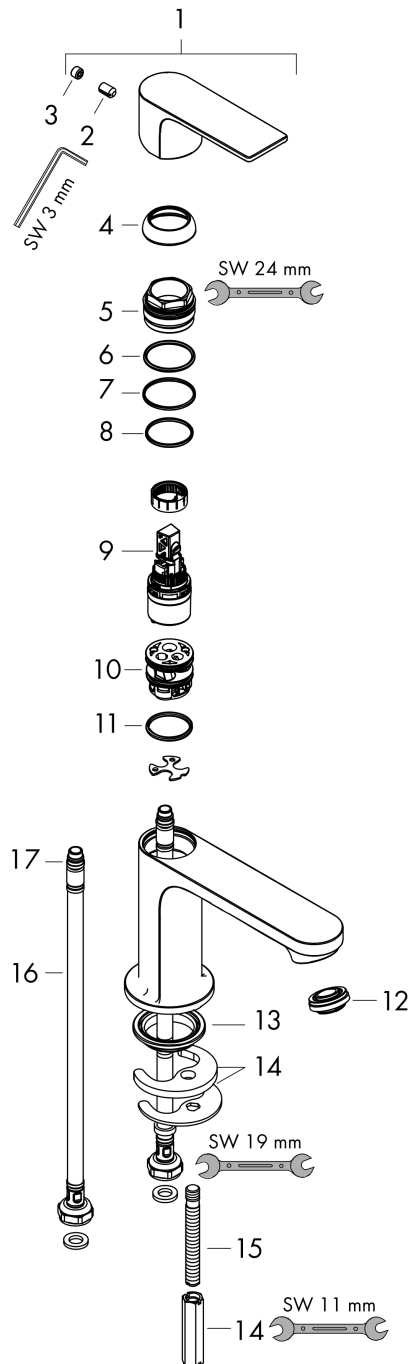

Rebris E
Single lever basin mixer 110 CoolStart without waste set
 Finish: **chrome** Art. no. : **72560000**

Description

product features

- ComfortZone 110 provides space for greater freedom of movement
- spout 133 mm long
- spout height: 109 mm
- Handle variant: Lever
- free-standing installation
- Spray pattern: normal spray
- Maximum flow rate (at 3 bar): 5 l/min
- Min. operating pressure: 1 bar
- Max. operating pressure: 10 bar
- ceramic cartridge
- WRAS 2304315
- WRAS 2304315 - Approval letter 2304315

Article Details

Price excl. VAT £ 106.67

Technology

Design awards

Certificates / Sustainability

Product image

Scale drawing

Rebris E
Single lever basin mixer 110 CoolStart without waste set
 Finish: **chrome** Art. no. : **72560000**

Flowchart

Rebris E
Single lever basin mixer 110 CoolStart without waste set
 Finish: **chrome** Art. no. : **72560000**

Exploded Drawing

Year of production: >06/22

Rebris E
Single lever basin mixer 110 CoolStart without waste set
 Finish: **chrome** Art. no. : **72560000**

Spare part list

Year of production: >06/22

Pos.	Description	Art. no.	Price	PU
1	handle	94645000	-	1
2	hollow set screw M6x10 DIN 916	96029000	-	1
3	screw cover	95704000	-	1
4	flange	98863000	-	1
5	nut	98864000	-	1
6	O-ring 24x2	98388000	-	1
7	O-ring 27x1,5	92527000	-	1
8	O-ring 25x1,5	98146000	-	1
9	cartridge, assy	95973001	-	1
10	adapter for cartridge	95975000	-	1
11	O-ring 23x2	98398000	-	1
12	aerator M24x1 (5 l/min)	94364000	-	1
13	seal Ø 42	98722000	-	1
14	fixing set	96016000	-	1
15	screw M8 x 68	97736000	-	1
16	connection hose 450 mm M8x0,75 G3/8	97206000	-	1
17	O-ring 6,6x1,6	93019000	-	1