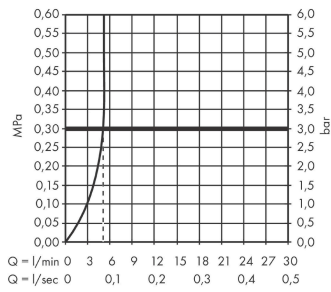

Rebris E
Single lever basin mixer 110 CoolStart without waste set
Finish: **chrome** Art. no. : **72560000**

Flowchart