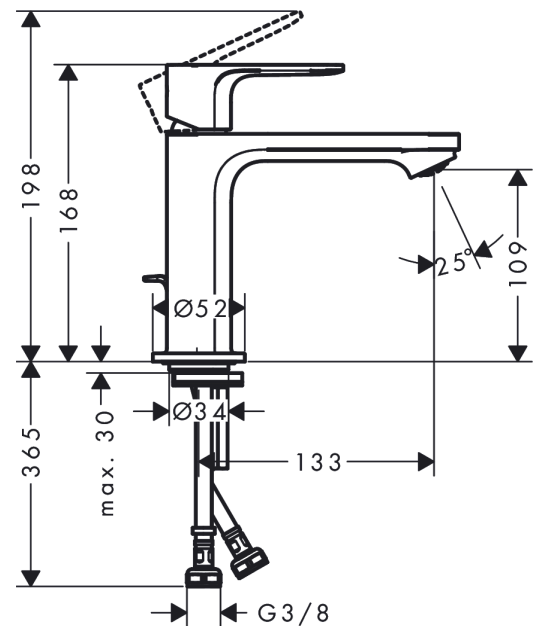

Rebris E
Single lever basin mixer 110 CoolStart without waste set
 Finish: **chrome** Art. no. : **72560000**

Description

product features

- ComfortZone 110 provides space for greater freedom of movement
- spout 133 mm long
- spout height: 109 mm
- Handle variant: Lever
- free-standing installation
- Spray pattern: normal spray
- Maximum flow rate (at 3 bar): 5 l/min
- Min. operating pressure: 1 bar
- Max. operating pressure: 10 bar
- ceramic cartridge
- WRAS 2304315
- WRAS 2304315 - Approval letter 2304315

Article Details

Price excl. VAT £ 106.67

Technology

Design awards

Certificates / Sustainability

Product image

Scale drawing

Rebris E
Single lever basin mixer 110 CoolStart without waste set
 Finish: **chrome** Art. no. : **72560000**

Flowchart

Rebris E
Single lever basin mixer 110 CoolStart without waste set
 Finish: **chrome** Art. no. : **72560000**

Exploded Drawing

Year of production: >06/22

Rebris E
Single lever basin mixer 110 CoolStart without waste set
 Finish: **chrome** Art. no. : **72560000**

Spare part list

Year of production: >06/22

Pos.	Description	Art. no.	Price	PU
1	handle	94645000	-	1
2	hollow set screw M6x10 DIN 916	96029000	-	1
3	screw cover	95704000	-	1
4	flange	98863000	-	1
5	nut	98864000	-	1
6	O-ring 24x2	98388000	-	1
7	O-ring 27x1,5	92527000	-	1
8	O-ring 25x1,5	98146000	-	1
9	cartridge, assy	95973001	-	1
10	adapter for cartridge	95975000	-	1
11	O-ring 23x2	98398000	-	1
12	aerator M24x1 (5 l/min)	94364000	-	1
13	seal Ø 42	98722000	-	1
14	fixing set	96016000	-	1
15	screw M8 x 68	97736000	-	1
16	connection hose 450 mm M8x0,75 G3/8	97206000	-	1
17	O-ring 6,6x1,6	93019000	-	1