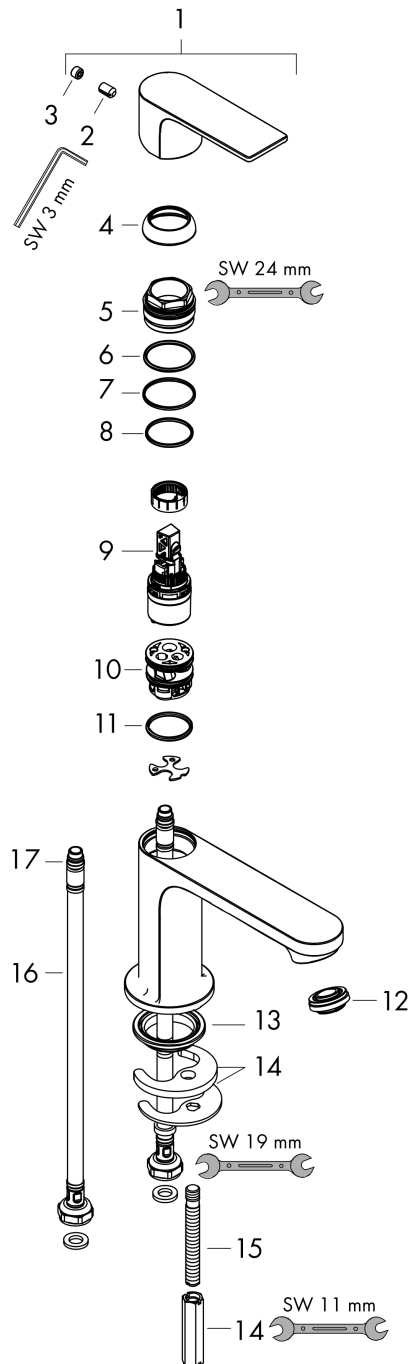

Rebris E
Single lever basin mixer 80 CoolStart without waste set
 Finish: **chrome** Art. no. : **72554000**

Description

product features

- ComfortZone 80 provides space for greater freedom of movement
- spout 121 mm long
- spout height: 84 mm
- Handle variant: Lever
- free-standing installation
- Spray pattern: normal spray
- Maximum flow rate (at 3 bar): 5 l/min
- Min. operating pressure: 1 bar
- Max. operating pressure: 10 bar
- ceramic cartridge
- WRAS 2304315
- WRAS 2304315 - Approval letter 2304315

Article Details

Price excl. VAT £ 90.00

Technology

Design awards

Certificates / Sustainability

Product image

Scale drawing

Rebris E
Single lever basin mixer 80 CoolStart without waste set
 Finish: **chrome** Art. no. : **72554000**

Flowchart

Rebris E
Single lever basin mixer 80 CoolStart without waste set
 Finish: **chrome** Art. no. : **72554000**

Exploded Drawing

Year of production: >06/22

Rebris E
Single lever basin mixer 80 CoolStart without waste set
 Finish: **chrome** Art. no. : **72554000**

Spare part list

Year of production: >06/22

Pos.	Description	Art. no.	Price	PU
1	handle	94645000	-	1
2	hollow set screw M6x10 DIN 916	96029000	-	1
3	screw cover	95704000	-	1
4	flange	98863000	-	1
5	nut	98864000	-	1
6	O-ring 24x2	98388000	-	1
7	O-ring 27x1,5	92527000	-	1
8	O-ring 25x1,5	98146000	-	1
9	cartridge, assy	95973001	-	1
10	adapter for cartridge	95975000	-	1
11	O-ring 23x2	98398000	-	1
12	aerator M24x1 (5 l/min)	94364000	-	1
13	seal Ø 42	98722000	-	1
14	fixing set	96016000	-	1
15	screw M8 x 68	97736000	-	1
16	connection hose 450 mm M8x0,75 G3/8	97206000	-	1
17	O-ring 6,6x1,6	93019000	-	1