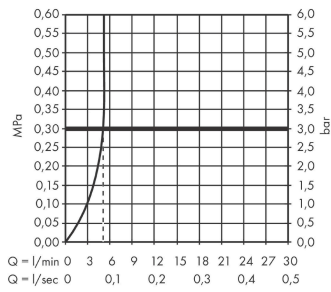

Rebris E
Single lever basin mixer 80 CoolStart without waste set
Finish: **chrome** Art. no. : **72554000**

Flowchart