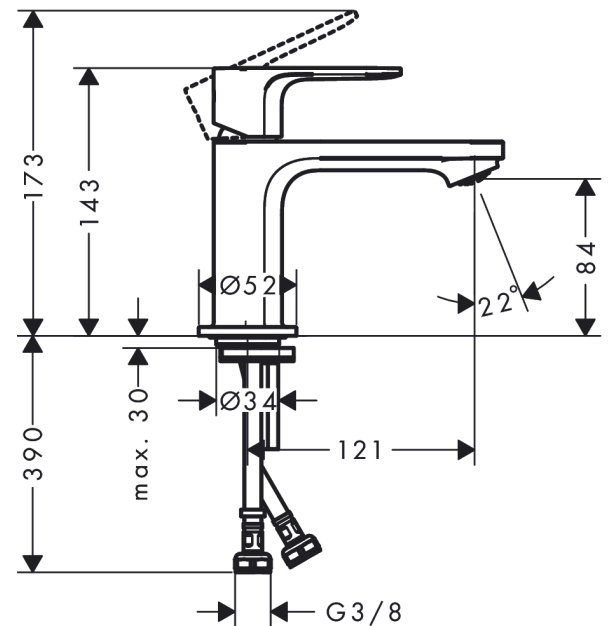

Rebris E
Single lever basin mixer 80 CoolStart without waste set
 Finish: **chrome** Art. no. : **72554000**

Description

product features

- ComfortZone 80 provides space for greater freedom of movement
- spout 121 mm long
- spout height: 84 mm
- Handle variant: Lever
- free-standing installation
- Spray pattern: normal spray
- Maximum flow rate (at 3 bar): 5 l/min
- Min. operating pressure: 1 bar
- Max. operating pressure: 10 bar
- ceramic cartridge
- WRAS 2304315
- WRAS 2304315 - Approval letter 2304315

Article Details

Price excl. VAT £ 90.00

Technology

Design awards

Certificates / Sustainability

Product image

Scale drawing

Rebris E
Single lever basin mixer 80 CoolStart without waste set
 Finish: **chrome** Art. no. : **72554000**

Flowchart

Rebris E
Single lever basin mixer 80 CoolStart without waste set
 Finish: **chrome** Art. no. : **72554000**

Exploded Drawing

Year of production: >06/22

Rebris E
Single lever basin mixer 80 CoolStart without waste set
 Finish: **chrome** Art. no. : **72554000**

Spare part list

Year of production: >06/22

Pos.	Description	Art. no.	Price	PU
1	handle	94645000	-	1
2	hollow set screw M6x10 DIN 916	96029000	-	1
3	screw cover	95704000	-	1
4	flange	98863000	-	1
5	nut	98864000	-	1
6	O-ring 24x2	98388000	-	1
7	O-ring 27x1,5	92527000	-	1
8	O-ring 25x1,5	98146000	-	1
9	cartridge, assy	95973001	-	1
10	adapter for cartridge	95975000	-	1
11	O-ring 23x2	98398000	-	1
12	aerator M24x1 (5 l/min)	94364000	-	1
13	seal Ø 42	98722000	-	1
14	fixing set	96016000	-	1
15	screw M8 x 68	97736000	-	1
16	connection hose 450 mm M8x0,75 G3/8	97206000	-	1
17	O-ring 6,6x1,6	93019000	-	1