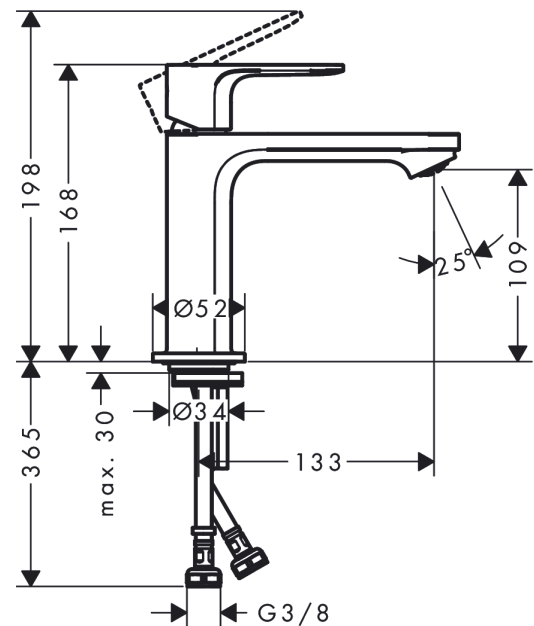

Rebris S
Single lever basin mixer 110 CoolStart without waste set
 Finish: **chrome** Art. no. : **72520000**

Description

product features

- ComfortZone 110 provides space for greater freedom of movement
- spout 133 mm long
- spout height: 109 mm
- Handle variant: Lever
- free-standing installation
- Spray pattern: normal spray
- Maximum flow rate (at 3 bar): 5 l/min
- Min. operating pressure: 1 bar
- Max. operating pressure: 10 bar
- ceramic cartridge
- WRAS 2304315
- WRAS 2304315 - Approval letter 2304315

Article Details

Price excl. VAT £ 101.67

Technology

Design awards

Certificates / Sustainability

Product image

Scale drawing

Rebris S
Single lever basin mixer 110 CoolStart without waste set
 Finish: **chrome** Art. no. : **72520000**

Flowchart

Rebris S
Single lever basin mixer 110 CoolStart without waste set
 Finish: **chrome** Art. no. : **72520000**

Exploded Drawing

Year of production: >06/22

Rebris S
Single lever basin mixer 110 CoolStart without waste set
 Finish: **chrome** Art. no. : **72520000**

Spare part list

Year of production: >06/22

Pos.	Description	Art. no.	Price	PU
1	handle	94644000	-	1
2	hollow set screw M6x10 DIN 916	96029000	-	1
3	screw cover	95704000	-	1
4	flange	98863000	-	1
5	nut	98864000	-	1
6	O-ring 24x2	98388000	-	1
7	O-ring 27x1,5	92527000	-	1
8	O-ring 25x1,5	98146000	-	1
9	cartridge, assy	95973001	-	1
10	adapter for cartridge	95975000	-	1
11	O-ring 23x2	98398000	-	1
12	aerator M24x1 (5 l/min)	94364000	-	1
13	seal Ø 42	98722000	-	1
14	fixing set	96016000	-	1
15	screw M8 x 68	97736000	-	1
16	connection hose 450 mm M8x0,75 G3/8	97206000	-	1
17	O-ring 6,6x1,6	93019000	-	1