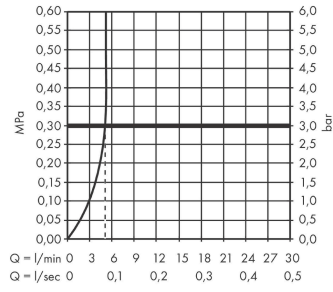

Rebris S
Single lever basin mixer 110 CoolStart without waste set
Finish: **chrome** Art. no. : **72520000**

Flowchart