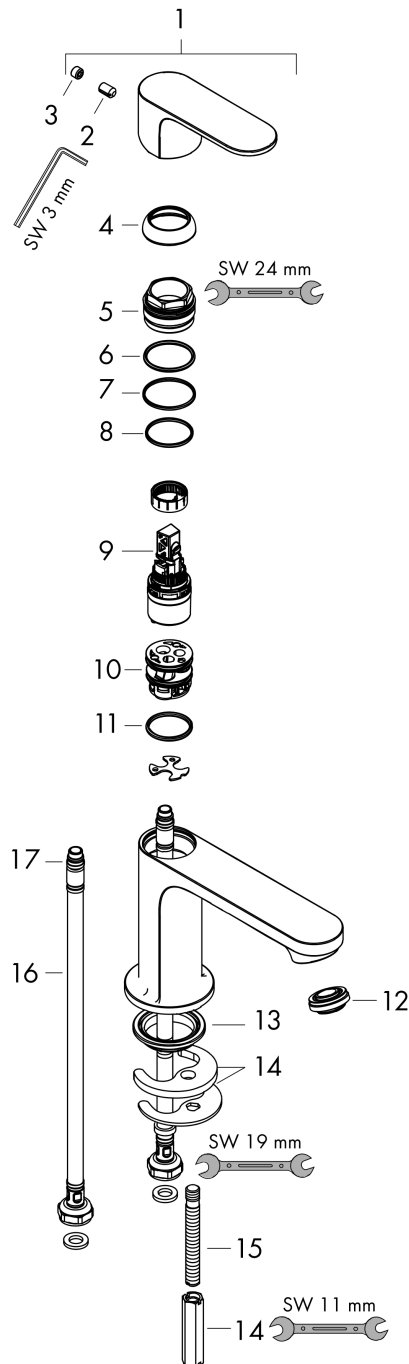

Rebris S
Single lever basin mixer 110 CoolStart without waste set
 Finish: **chrome** Art. no. : **72520000**

Description

product features

- ComfortZone 110 provides space for greater freedom of movement
- spout 133 mm long
- spout height: 109 mm
- Handle variant: Lever
- free-standing installation
- Spray pattern: normal spray
- Maximum flow rate (at 3 bar): 5 l/min
- Min. operating pressure: 1 bar
- Max. operating pressure: 10 bar
- ceramic cartridge
- WRAS 2304315
- WRAS 2304315 - Approval letter 2304315

Article Details

Price excl. VAT £ 101.67

Technology

Design awards

Certificates / Sustainability

Product image

Scale drawing

Rebris S
Single lever basin mixer 110 CoolStart without waste set
 Finish: **chrome** Art. no. : **72520000**

Flowchart

Rebris S
Single lever basin mixer 110 CoolStart without waste set
 Finish: **chrome** Art. no. : **72520000**

Exploded Drawing

Year of production: >06/22

Rebris S
Single lever basin mixer 110 CoolStart without waste set
 Finish: **chrome** Art. no. : **72520000**

Spare part list

Year of production: >06/22

Pos.	Description	Art. no.	Price	PU
1	handle	94644000	-	1
2	hollow set screw M6x10 DIN 916	96029000	-	1
3	screw cover	95704000	-	1
4	flange	98863000	-	1
5	nut	98864000	-	1
6	O-ring 24x2	98388000	-	1
7	O-ring 27x1,5	92527000	-	1
8	O-ring 25x1,5	98146000	-	1
9	cartridge, assy	95973001	-	1
10	adapter for cartridge	95975000	-	1
11	O-ring 23x2	98398000	-	1
12	aerator M24x1 (5 l/min)	94364000	-	1
13	seal Ø 42	98722000	-	1
14	fixing set	96016000	-	1
15	screw M8 x 68	97736000	-	1
16	connection hose 450 mm M8x0,75 G3/8	97206000	-	1
17	O-ring 6,6x1,6	93019000	-	1